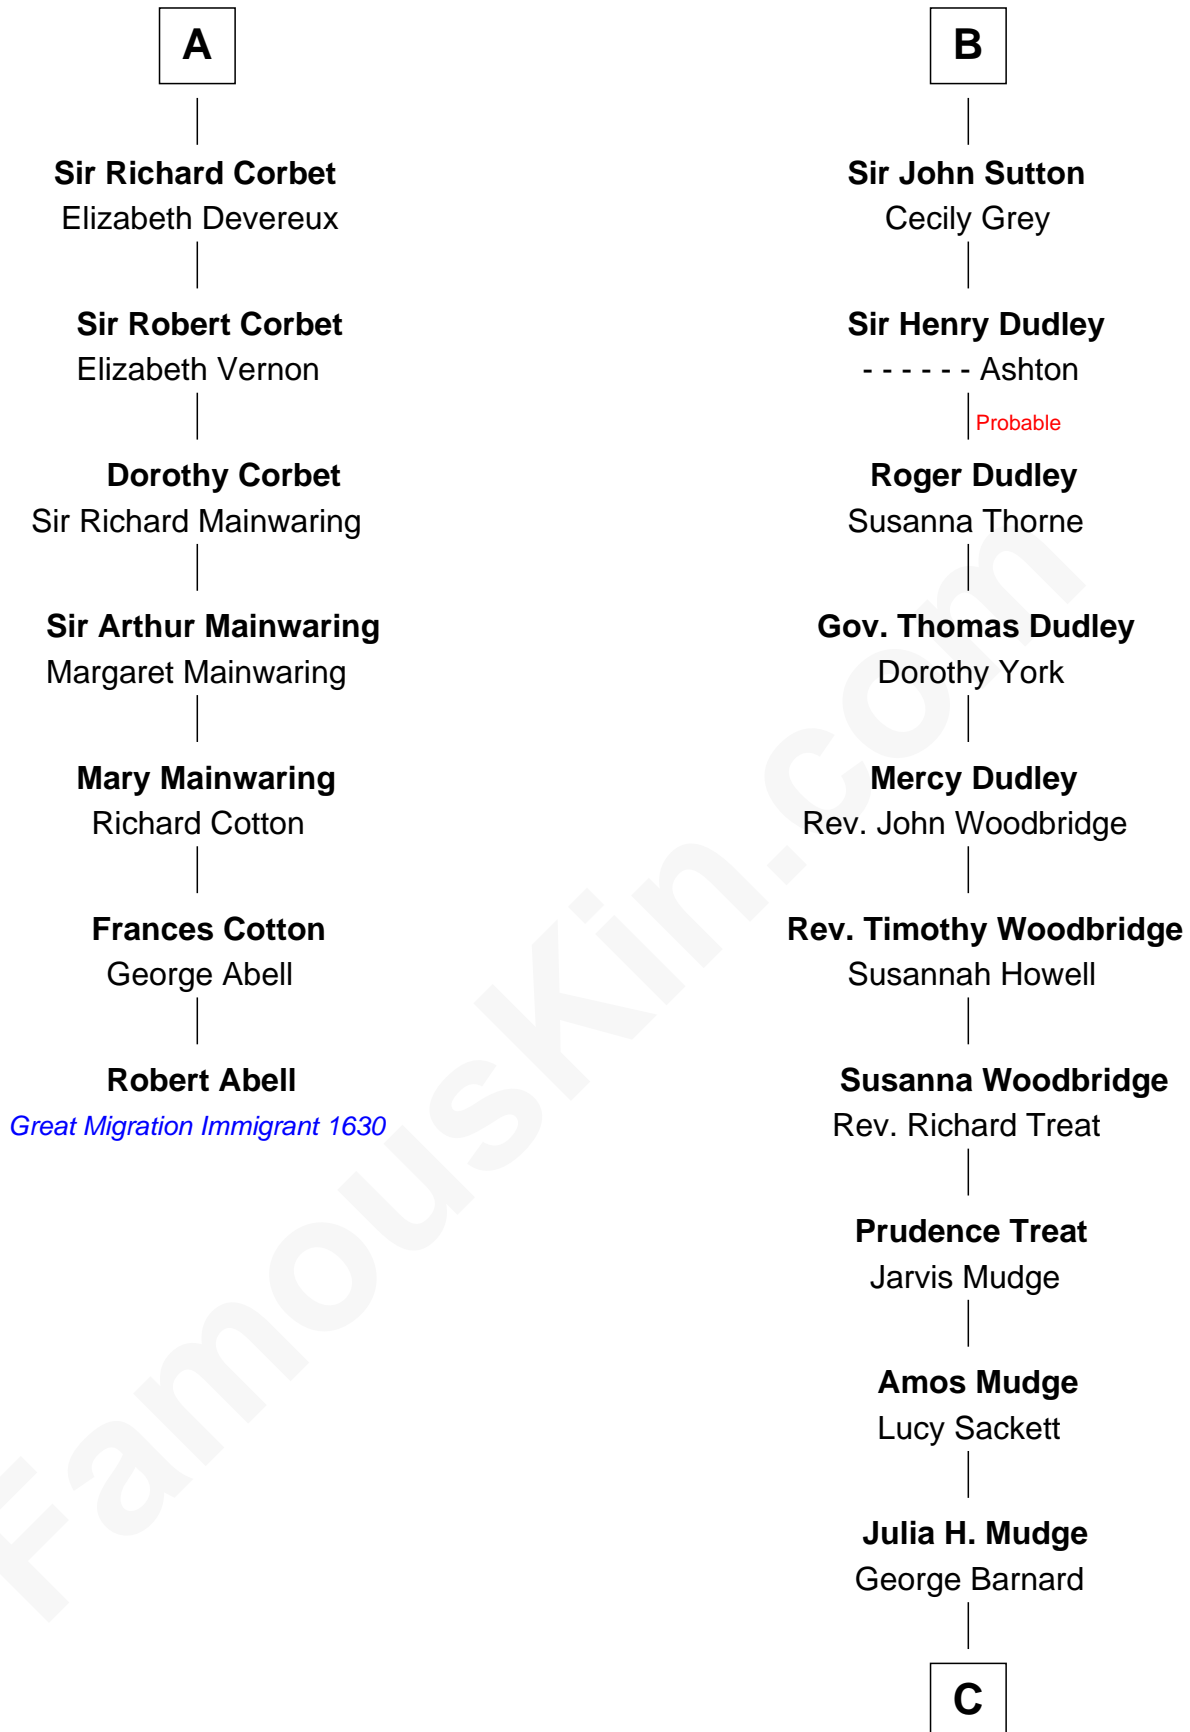

FamousKin.com Relationship Chart of

Robert Abell

(c1605 - 1663) Great Migration Immigrant 1630

13th cousin 7 times removed of

Dick Clark

Radio and TV Host

Margaret of France
Edward I, King of England

Thomas of Brotherton

Eleanor L'Arcedeckne

Eleanor Lucy

Sir Thomas Hopton

Elizabeth Hopton

Sir Roger Corbet

A

Edmund of Woodstock

Margaret Wake

Joan Plantagenet

Thomas Holand

Sir Thomas de Holand

Alice Fitzalan

Eleanor Holand

Edward Cherleton

Joyce Cherleton

Sir John Tiptoft

Joyce Tiptoft

Sir Edmund Sutton

Sir Edward Sutton

Cecily Willoughby

B

C

George Barnard
Jane Sophia Fuller

Charles Fuller Barnard
Anna May Aldridge