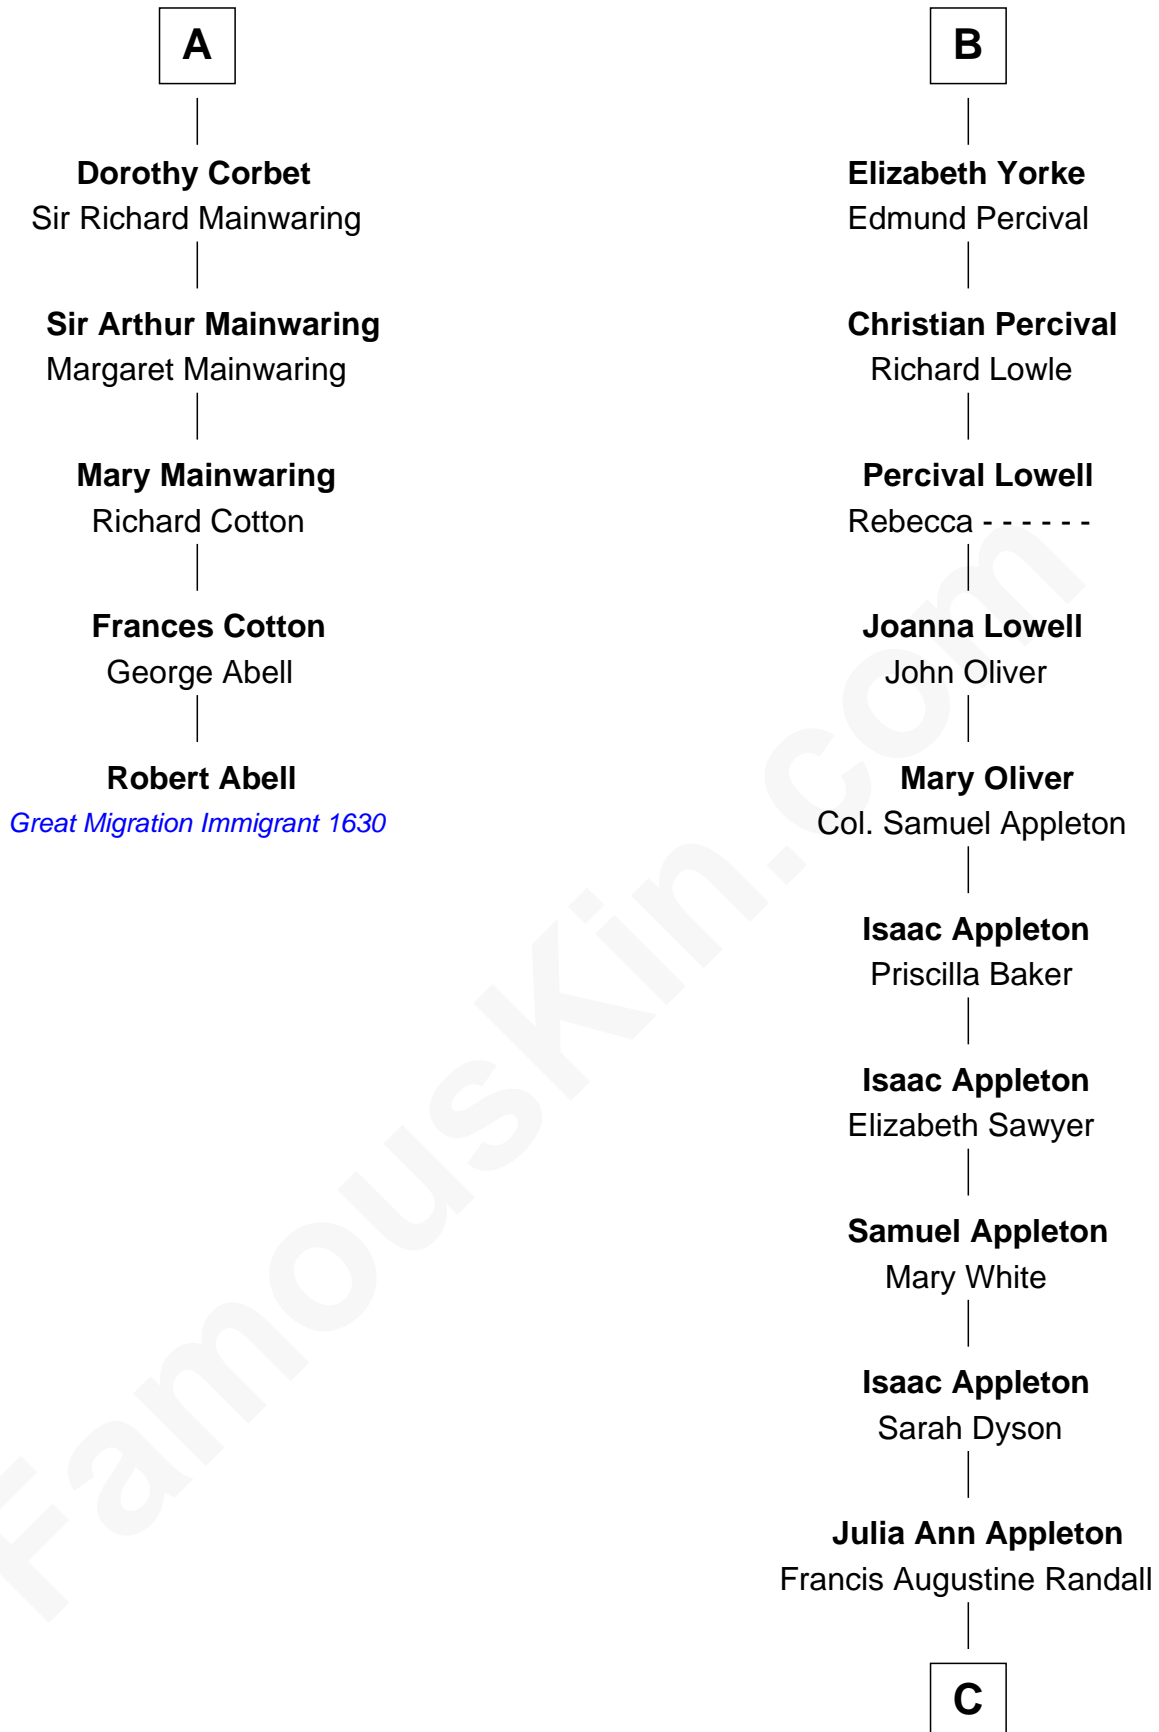

FamousKin.com Relationship Chart of

Robert Abell

(c1605 - 1663) *Great Migration Immigrant 1630*

11th cousin 10 times removed of

James Spader

TV and Movie Actor

Humphrey de Bohun

Elizabeth Plantagenet

Eleanor de Bohun
Sir James le Boteler

James le Boteler
Elizabeth Darcy

James Butler
Anne de Welles

James Butler
Joan Beauchamp

Elizabeth Butler
John Talbot

Ann Talbot
Sir Henry Vernon

Elizabeth Vernon
Sir Robert Corbet

A

Margaret de Bohun
Sir Hugh de Courtnay

Elizabeth de Courtnay
Sir Andrew Luttrell

Sir Hugh Luttrell
Catherine de Beaumont

Sir John Luttrell
Margaret Touchet

Sir James Luttrell
Elizabeth Courtnay

Sir Hugh Luttrell
Margaret Hill

Eleanor Luttrell
Roger Yorke

B

C

Julia M. Randall

William E. Fraser

Edward Abbott Fraser

Myrtle H. Brown

James Randall Fraser