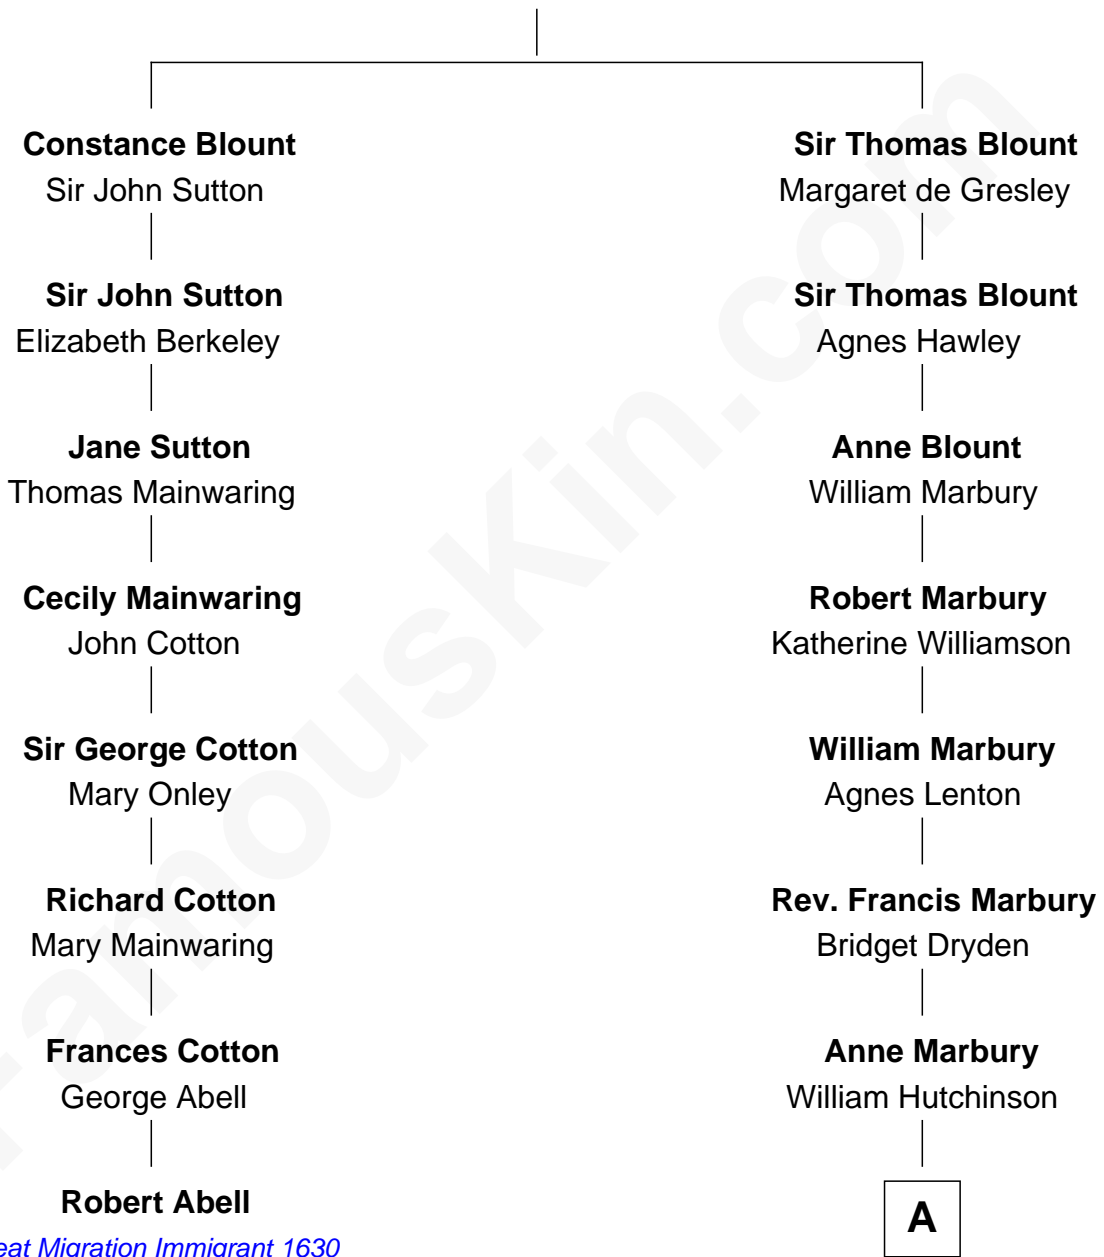

# FamousKin.com Relationship Chart of

**Robert Abell**

(c1605 - 1663) *Great Migration Immigrant 1630*

7th cousin 12 times removed of

**Elisabeth Shue**

*TV and Movie Actress*

**Sir Walter Blount**

Sancha de Ayala

**B**

**Mary Brewster Gunn**  
Adoniram Judson Wells

**Anne Brewster Wells**  
James William Shue

**Elisabeth Shue**  
*TV and Movie Actress*

FamousKin.com