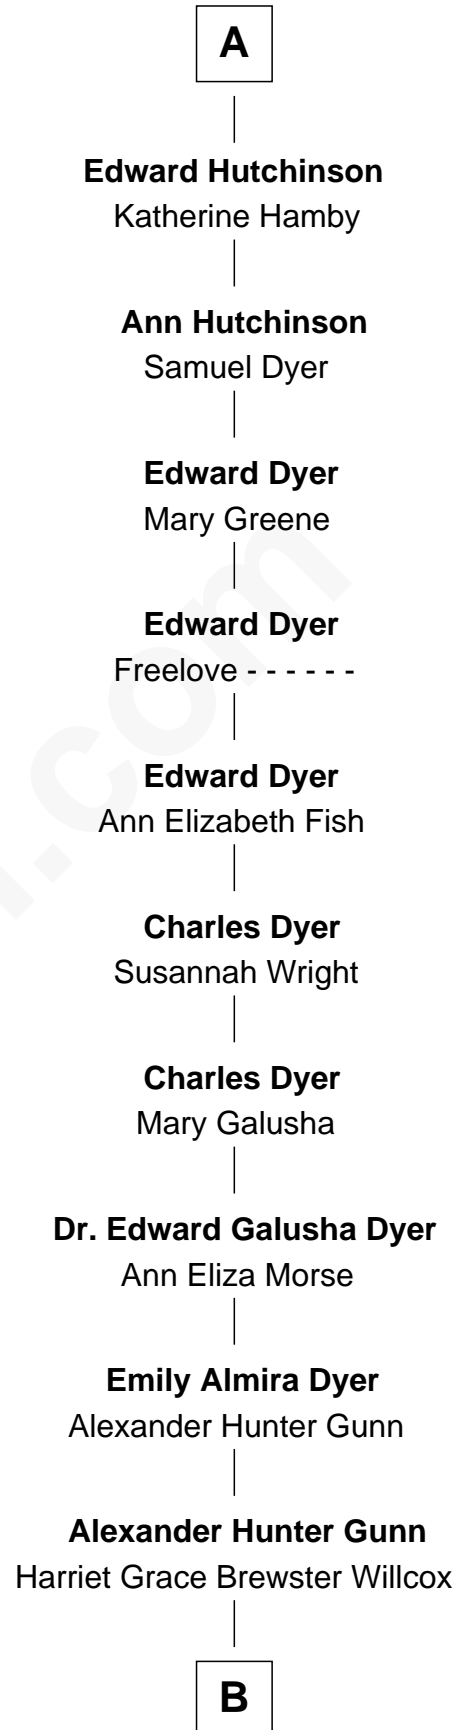

# FamousKin.com Relationship Chart of

**Robert Abell**

(c1605 - 1663) *Great Migration Immigrant 1630*

7th cousin 12 times removed of

**Elisabeth Shue**

*TV and Movie Actress*

**Sir Walter Blount**

Sancha de Ayala

**B**

**Mary Brewster Gunn**  
Adoniram Judson Wells

**Anne Brewster Wells**  
James William Shue

**Elisabeth Shue**  
*TV and Movie Actress*

FamousKin.com