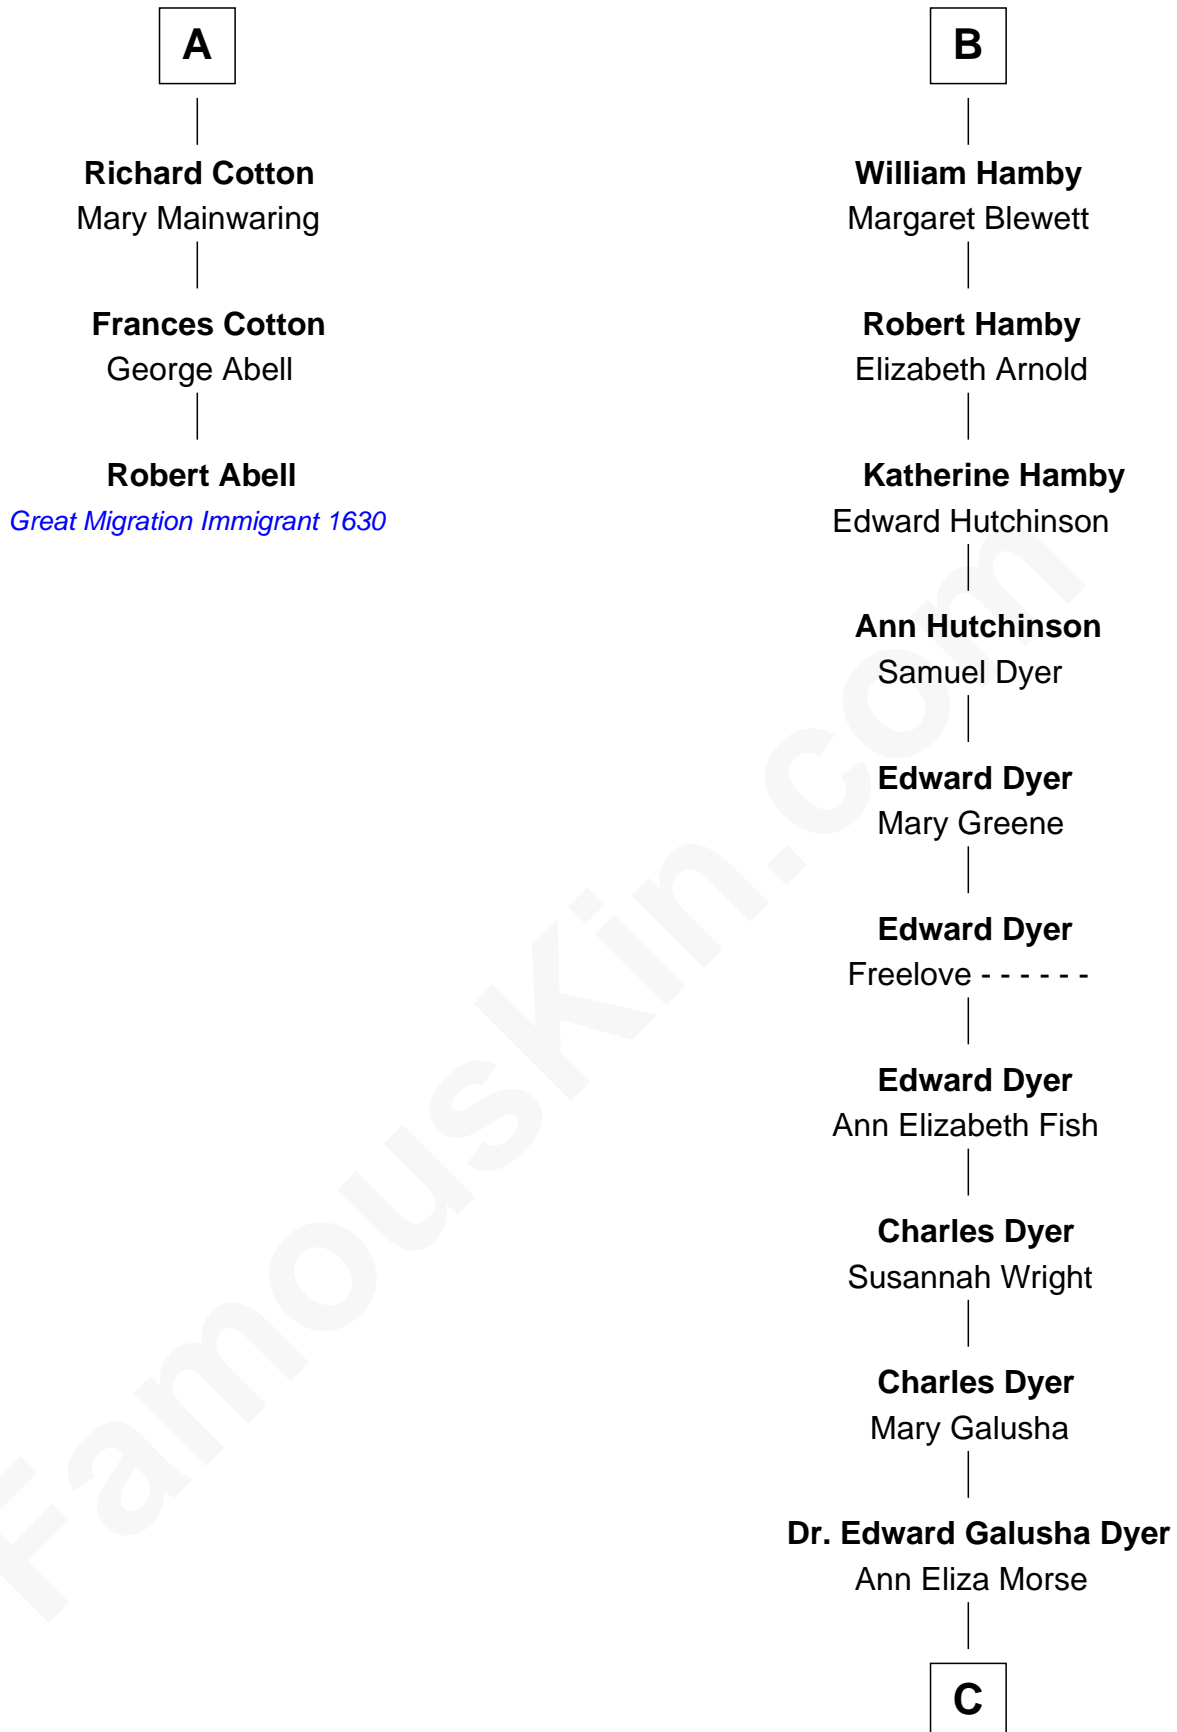

FamousKin.com Relationship Chart of

Robert Abell

(c1605 - 1663) Great Migration Immigrant 1630

9th cousin 12 times removed of

Elisabeth Shue

TV and Movie Actress

Sir Philip le Despencer

Joan de Cobham

C

Emily Almira Dyer
Alexander Hunter Gunn

Alexander Hunter Gunn
Harriet Grace Brewster Willcox

Mary Brewster Gunn
Adoniram Judson Wells

Anne Brewster Wells
James William Shue

Elisabeth Shue
TV and Movie Actress