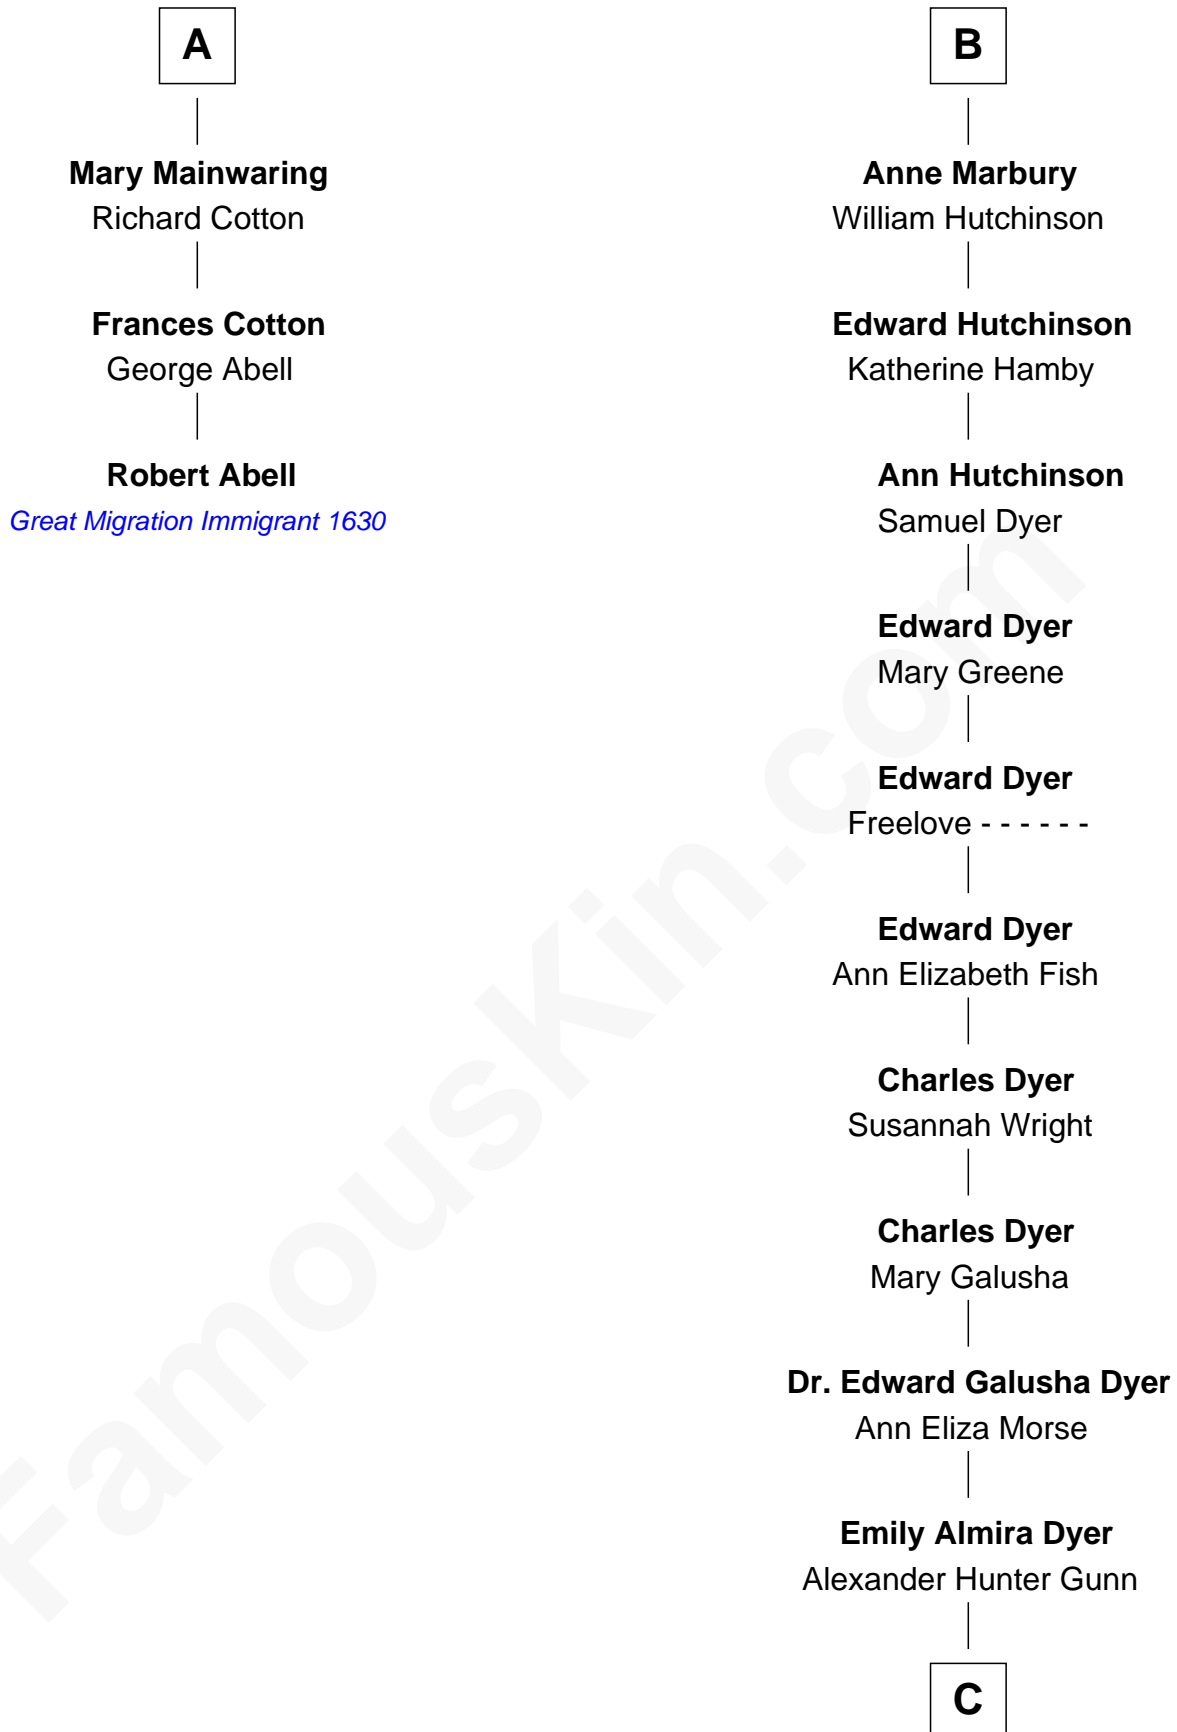

# FamousKin.com Relationship Chart of

**Robert Abell**

(c1605 - 1663) Great Migration Immigrant 1630

9th cousin 11 times removed of

**Elisabeth Shue**

TV and Movie Actress

**Robert de Ferrers**  
Margaret Despencer

C

**Alexander Hunter Gunn**  
Harriet Grace Brewster Willcox

**Mary Brewster Gunn**  
Adoniram Judson Wells

**Anne Brewster Wells**  
James William Shue

**Elisabeth Shue**  
*TV and Movie Actress*