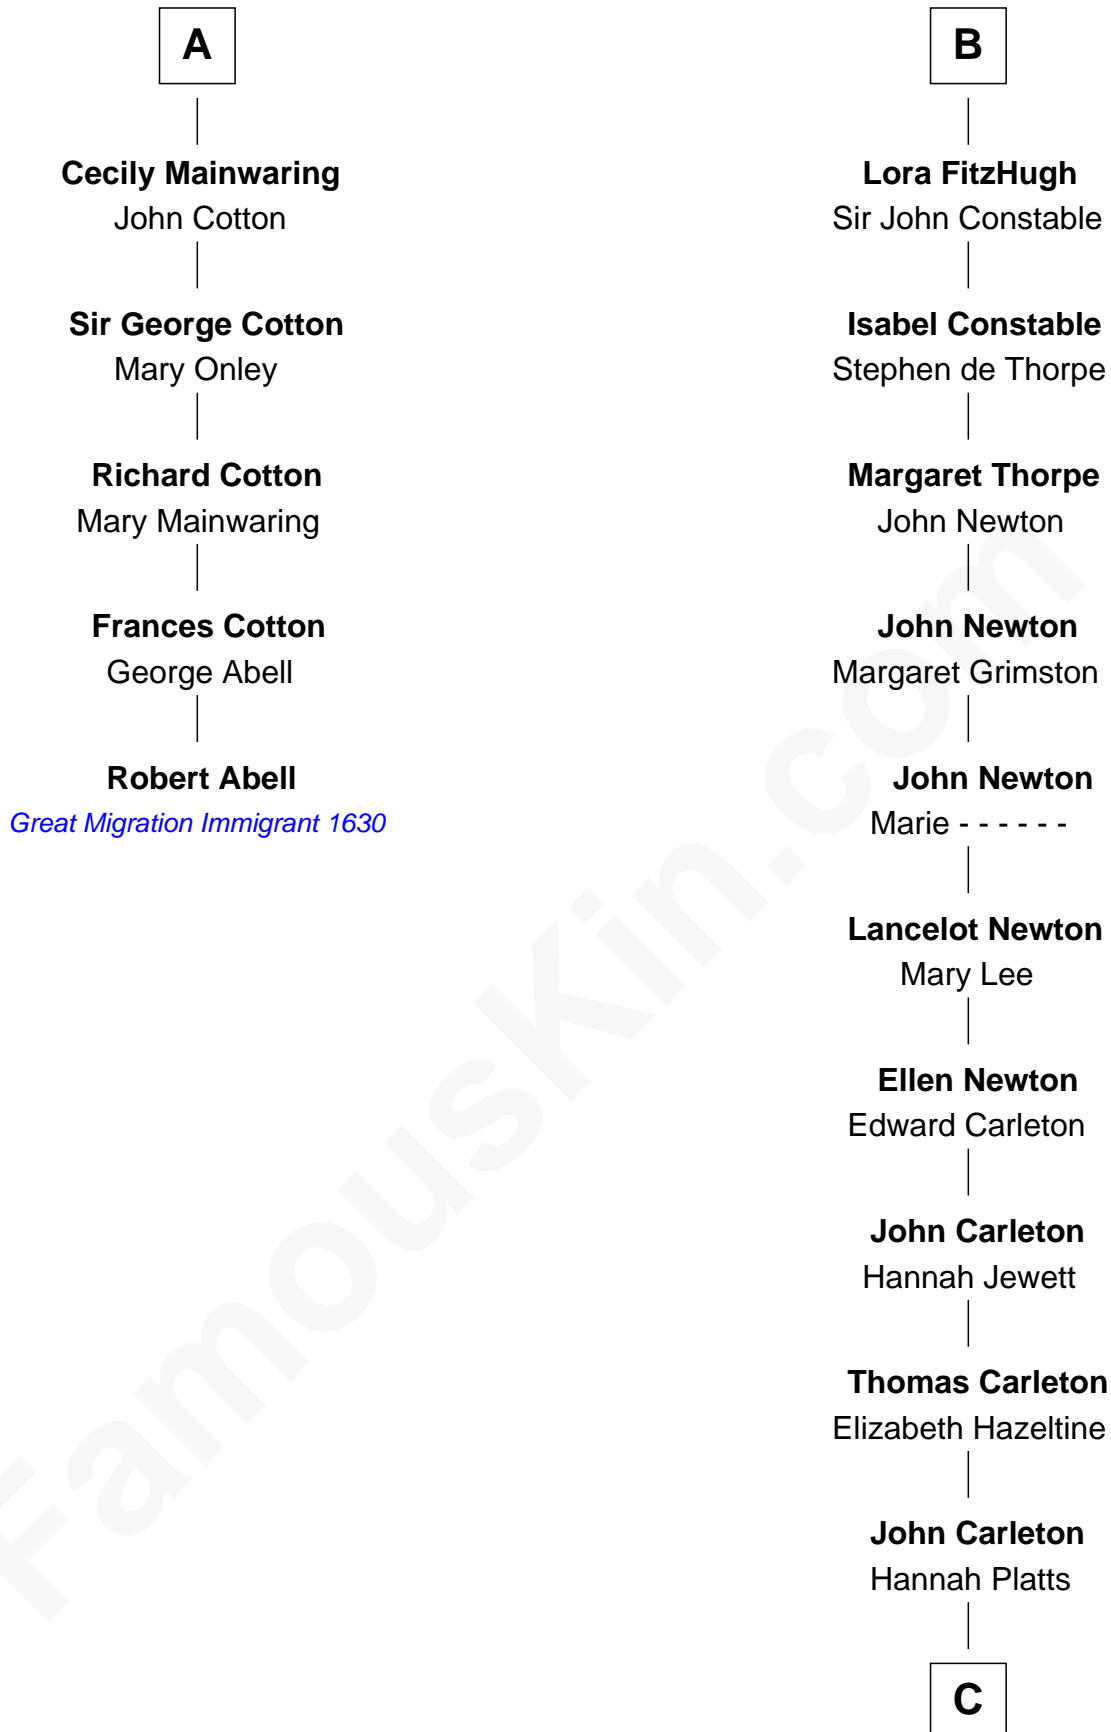

FamousKin.com Relationship Chart of

Robert Abell

(c1605 - 1663) *Great Migration Immigrant 1630*

11th cousin 9 times removed of

Charles A. Pillsbury

Co-Founder of C.A. Pillsbury Co.

Sir Richard FitzRoy

Rose de Dover

C

—
Moses Carleton
Margaret Sprake

—
Henry Carleton
Polly Greeley

—
Margaret Sprague Carleton
George Alfred Pillsbury

—
Charles A. Pillsbury
Co-Founder of C.A. Pillsbury Co.

FamousKin.com