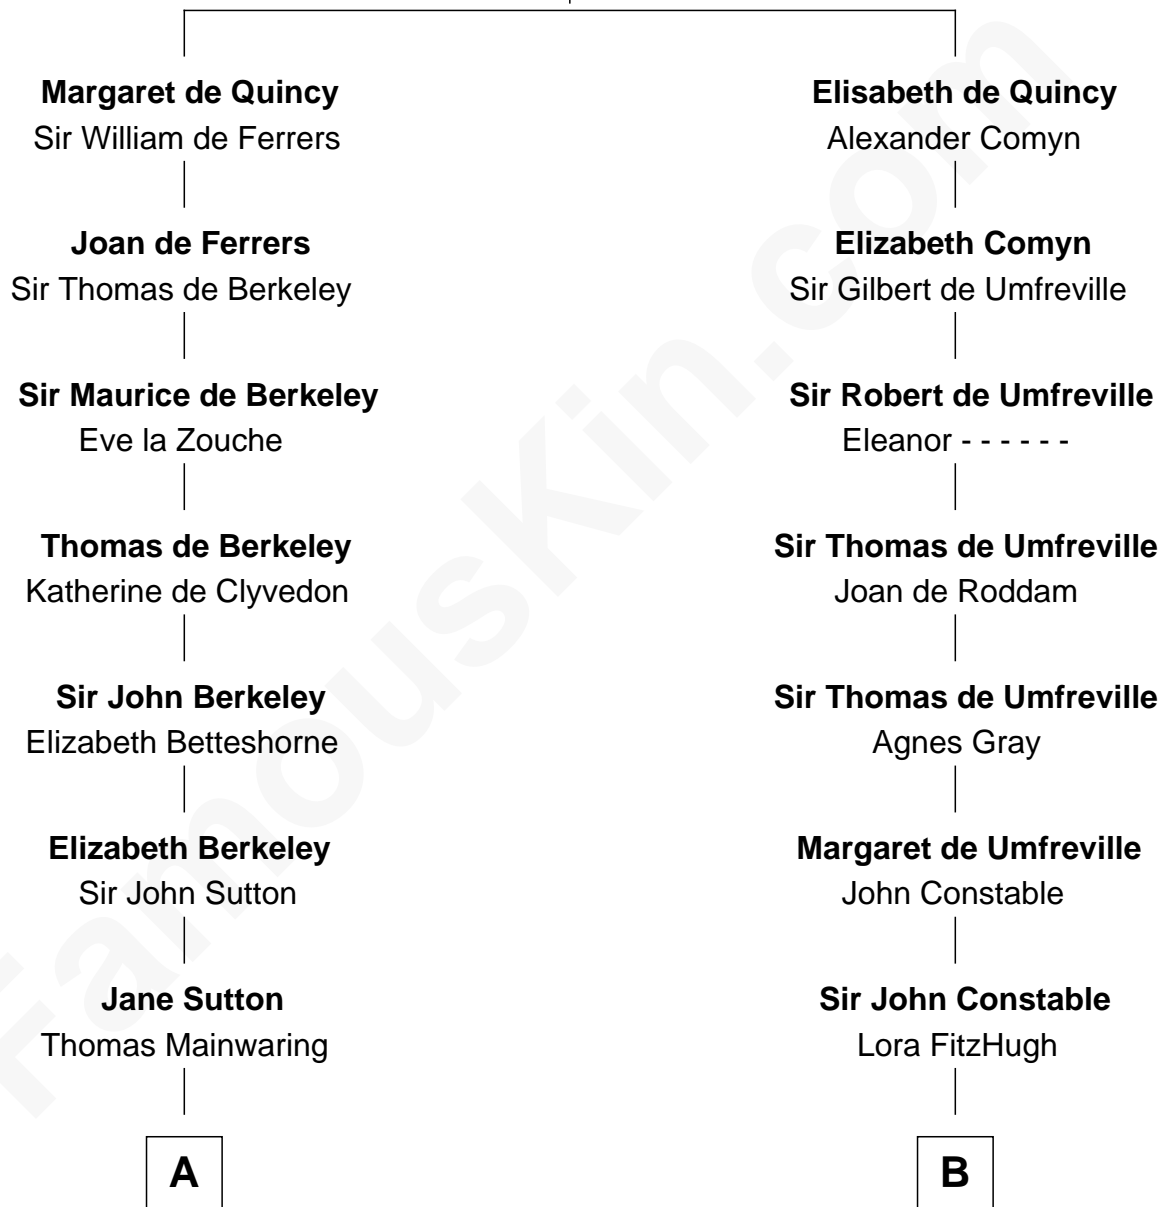

FamousKin.com

Relationship Chart of

Robert Abell

(c1605 - 1663) Great Migration Immigrant 1630

11th cousin 8 times removed of

Charles A. Pillsbury

Co-Founder of C.A. Pillsbury Co.

Sir Roger de Quincy
Helen of Galloway