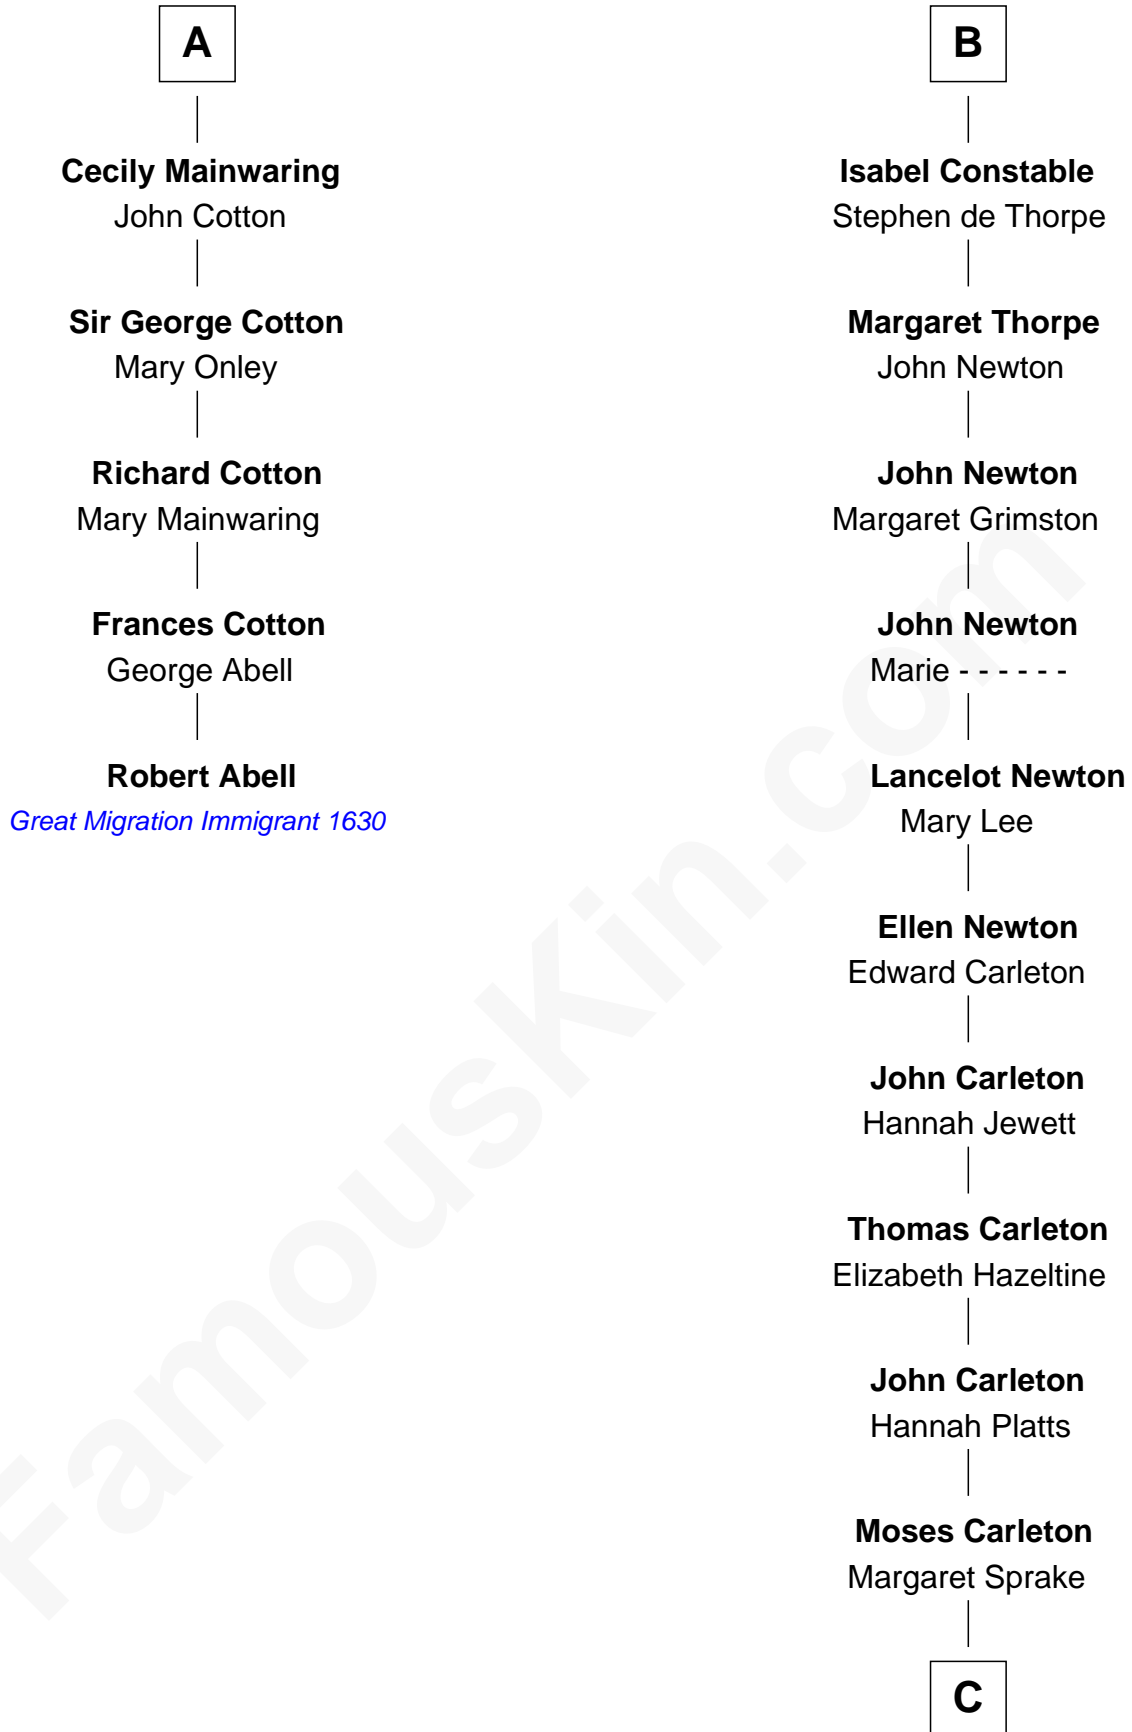

FamousKin.com

Relationship Chart of

Robert Abell

(c1605 - 1663) Great Migration Immigrant 1630

11th cousin 8 times removed of

Charles A. Pillsbury

Co-Founder of C.A. Pillsbury Co.

Sir Roger de Quincy
Helen of Galloway

C

Henry Carleton

Polly Greeley

Margaret Sprague Carleton

George Alfred Pillsbury

Charles A. Pillsbury

Co-Founder of C.A. Pillsbury Co.

FamousKin.com