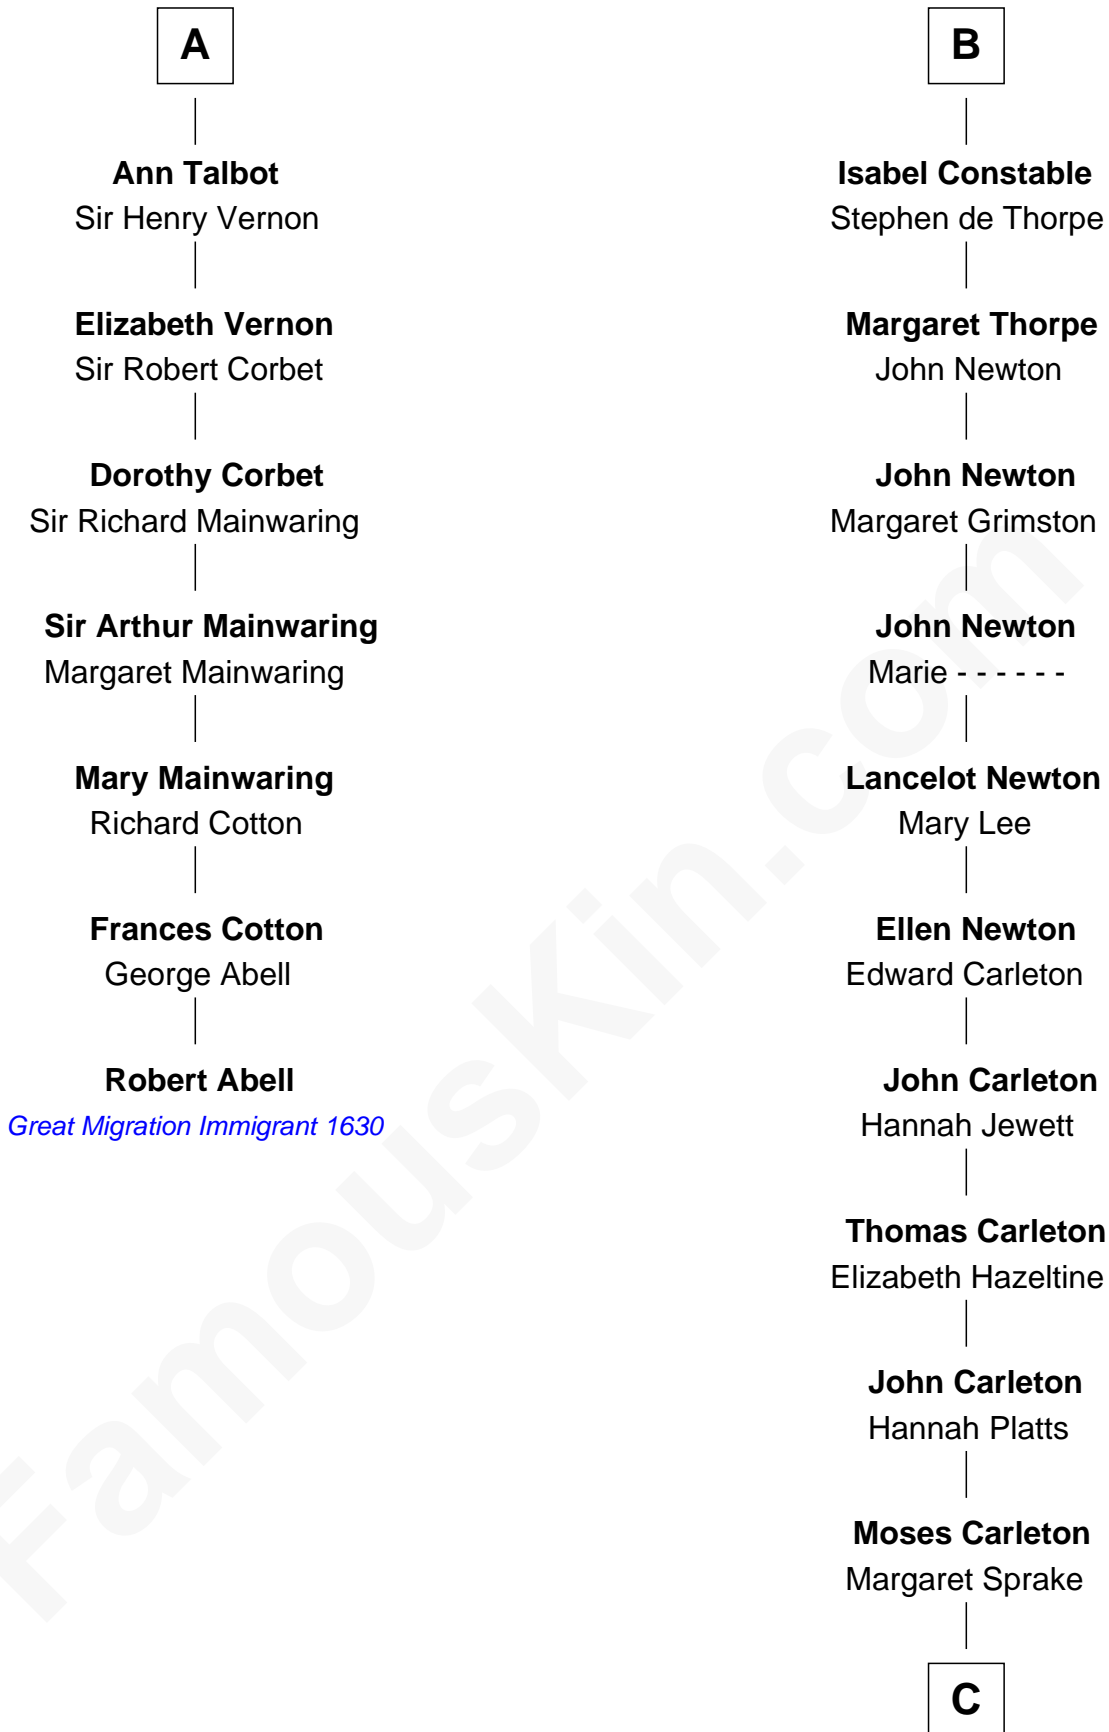

FamousKin.com Relationship Chart of

Robert Abell

(c1605 - 1663) Great Migration Immigrant 1630

13th cousin 6 times removed of

Charles A. Pillsbury

Co-Founder of C.A. Pillsbury Co.

C

Henry Carleton