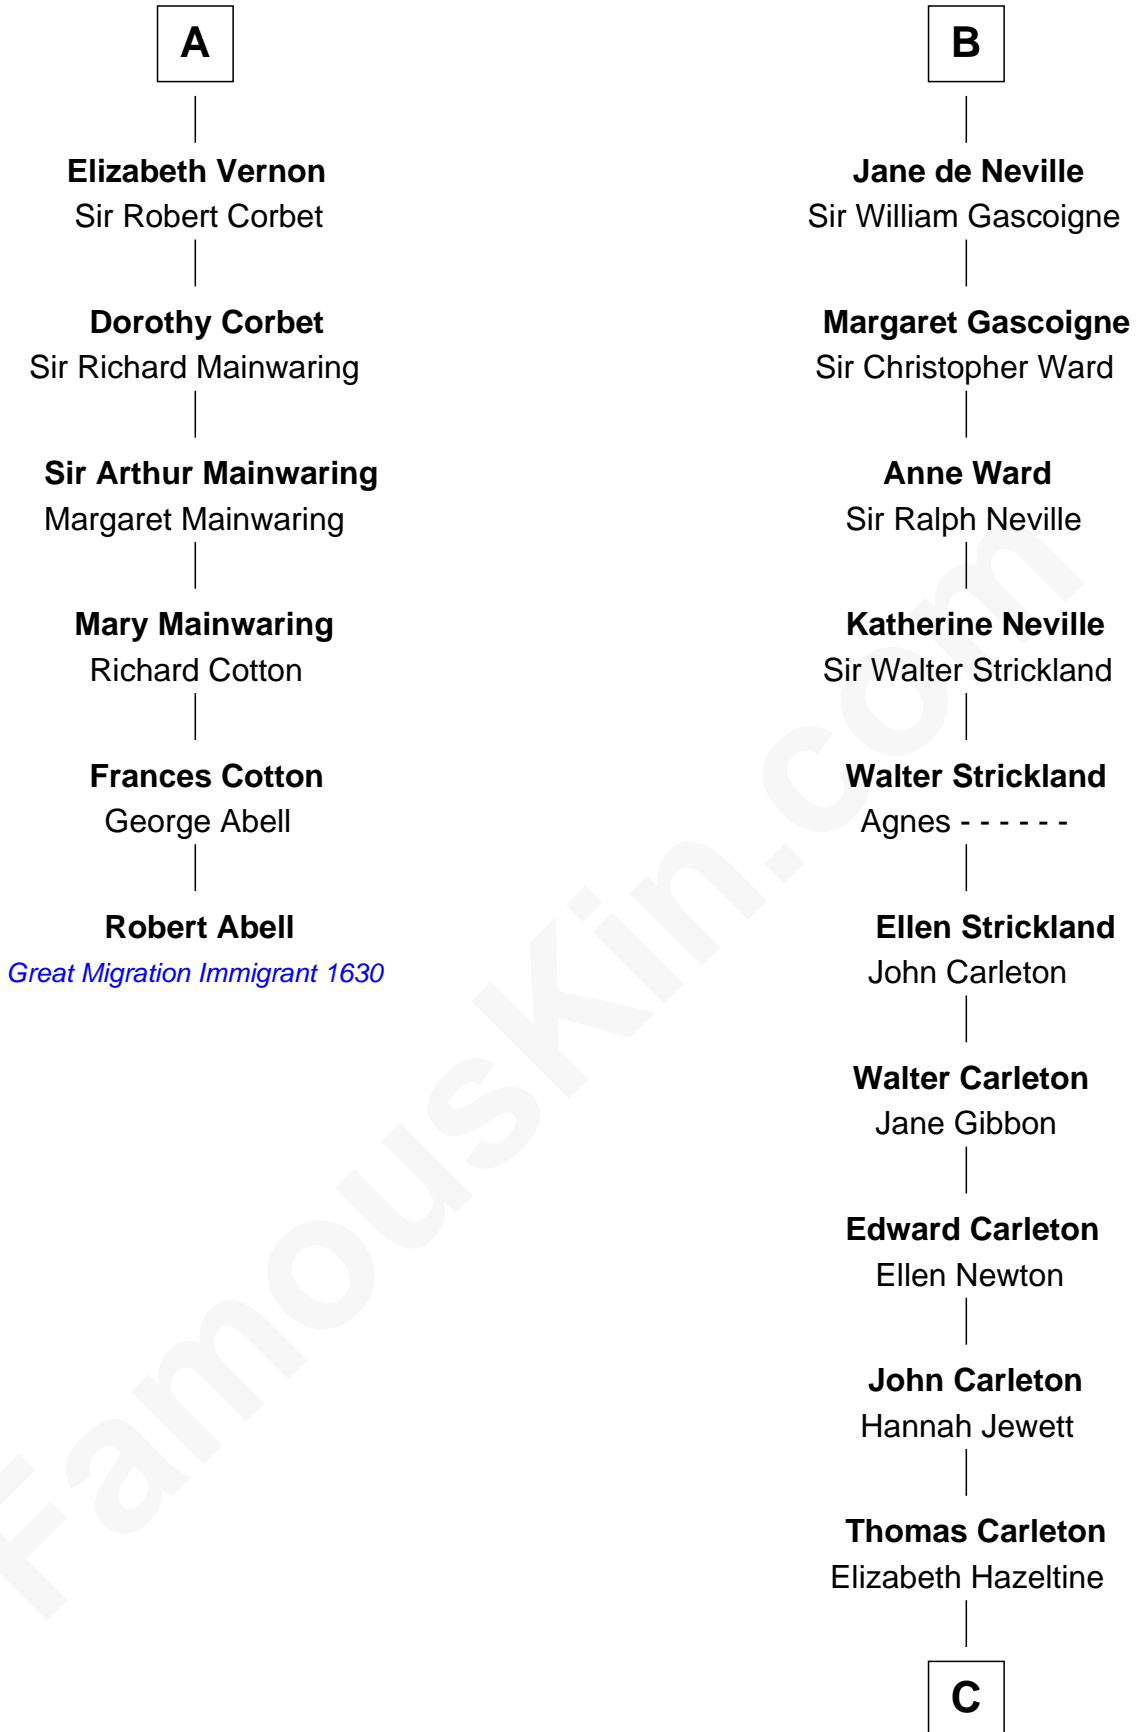

FamousKin.com

Relationship Chart of

Robert Abell

(c1605 - 1663) Great Migration Immigrant 1630

12th cousin 9 times removed of

Charles A. Pillsbury

Co-Founder of C.A. Pillsbury Co.

Blanche of Artois

Sir Richard Fitzalan
Elizabeth de Bohun

Edward III, King of England
Philippa of Hainault

Joan Fitzalan
Sir William Beauchamp

John of Gaunt
Katherine Roet

Joan Beauchamp
James Butler

Joan Beaufort
Sir Robert de Ferrers

Elizabeth Butler
John Talbot

Mary Ferrers
Ralph de Neville

Ann Talbot
Sir Henry Vernon

John Neville
Elizabeth Newmarch

A

B

C

John Carleton

Hannah Platts

Moses Carleton

Margaret Sprake

Henry Carleton

Polly Greeley

Margaret Sprague Carleton

George Alfred Pillsbury

Charles A. Pillsbury