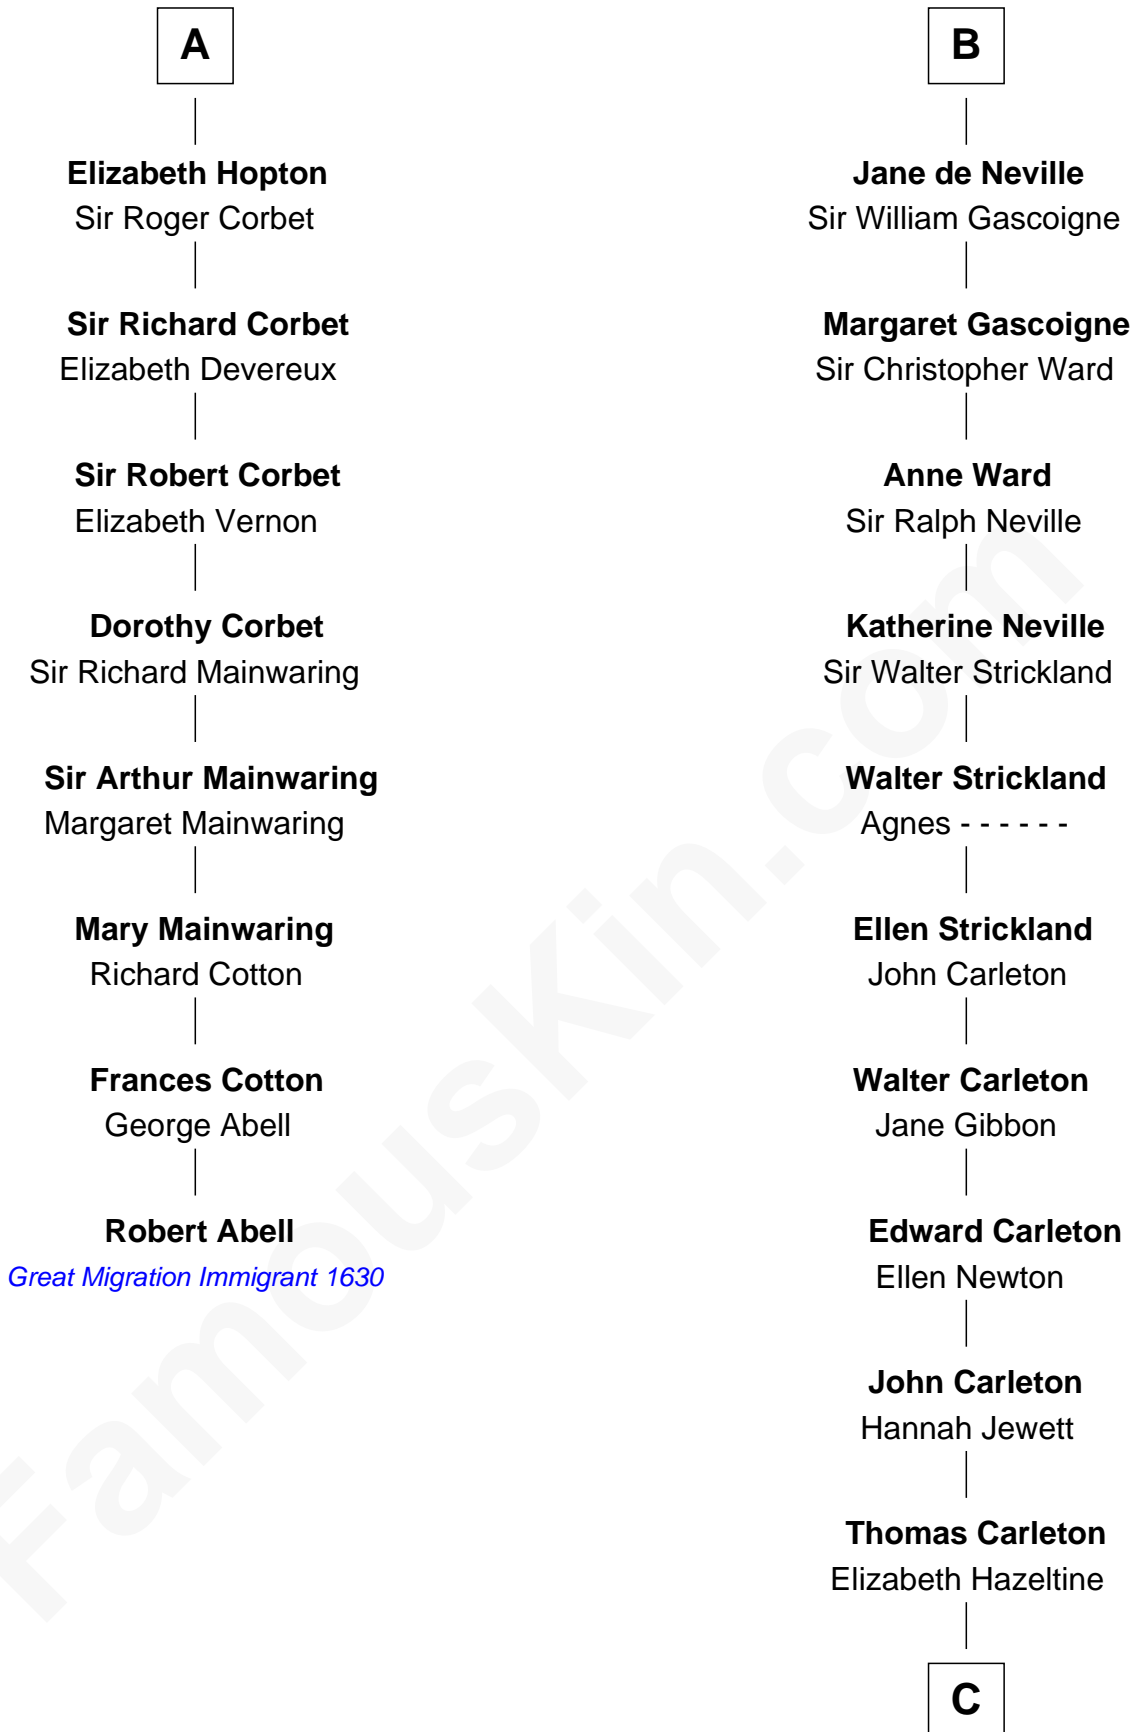

FamousKin.com

Relationship Chart of

Robert Abell

(c1605 - 1663) Great Migration Immigrant 1630

14th cousin 7 times removed of

Charles A. Pillsbury

Co-Founder of C.A. Pillsbury Co.

Philip III, King of France

Margaret Plantagenet
John de Segrave

Edward III, King of England
Philippa of Hainault

Elizabeth de Segrave
John de Mowbray

John of Gaunt
Katherine Roet

Margaret Mowbray
Sir Reginald Lucy

Joan Beaufort
Sir Robert de Ferrers

Sir Walter Lucy
Eleanor L'Arcedeckne

Mary Ferrers
Ralph de Neville

Eleanor Lucy
Sir Thomas Hopton

John Neville
Elizabeth Newmarch

A

B

C

John Carleton

Hannah Platts

Moses Carleton

Margaret Sprake

Henry Carleton

Polly Greeley

Margaret Sprague Carleton

George Alfred Pillsbury

Charles A. Pillsbury