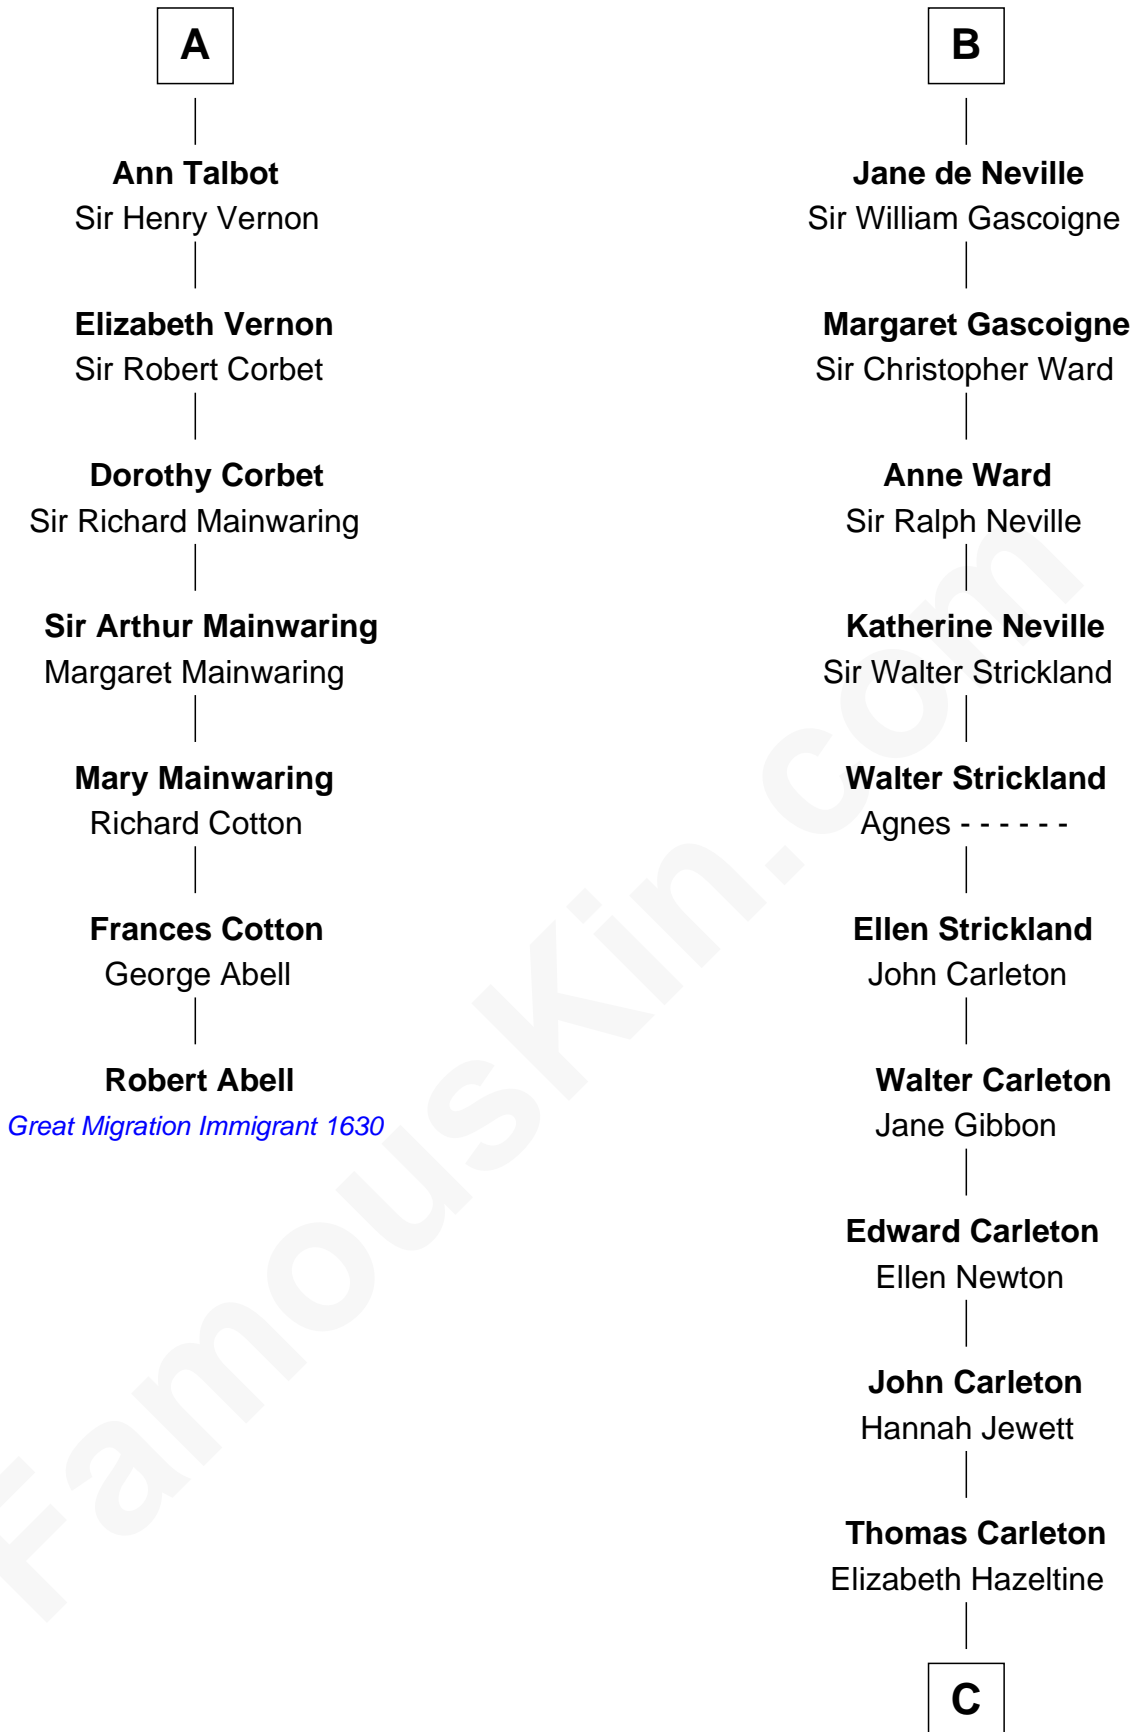

FamousKin.com Relationship Chart of

Robert Abell

(c1605 - 1663) Great Migration Immigrant 1630

13th cousin 8 times removed of

Charles A. Pillsbury

Co-Founder of C.A. Pillsbury Co.

Sir Humphrey de Bohun

Eleanor de Braiose

C

John Carleton

Hannah Platts

Moses Carleton

Margaret Sprake

Henry Carleton

Polly Greeley

Margaret Sprague Carleton