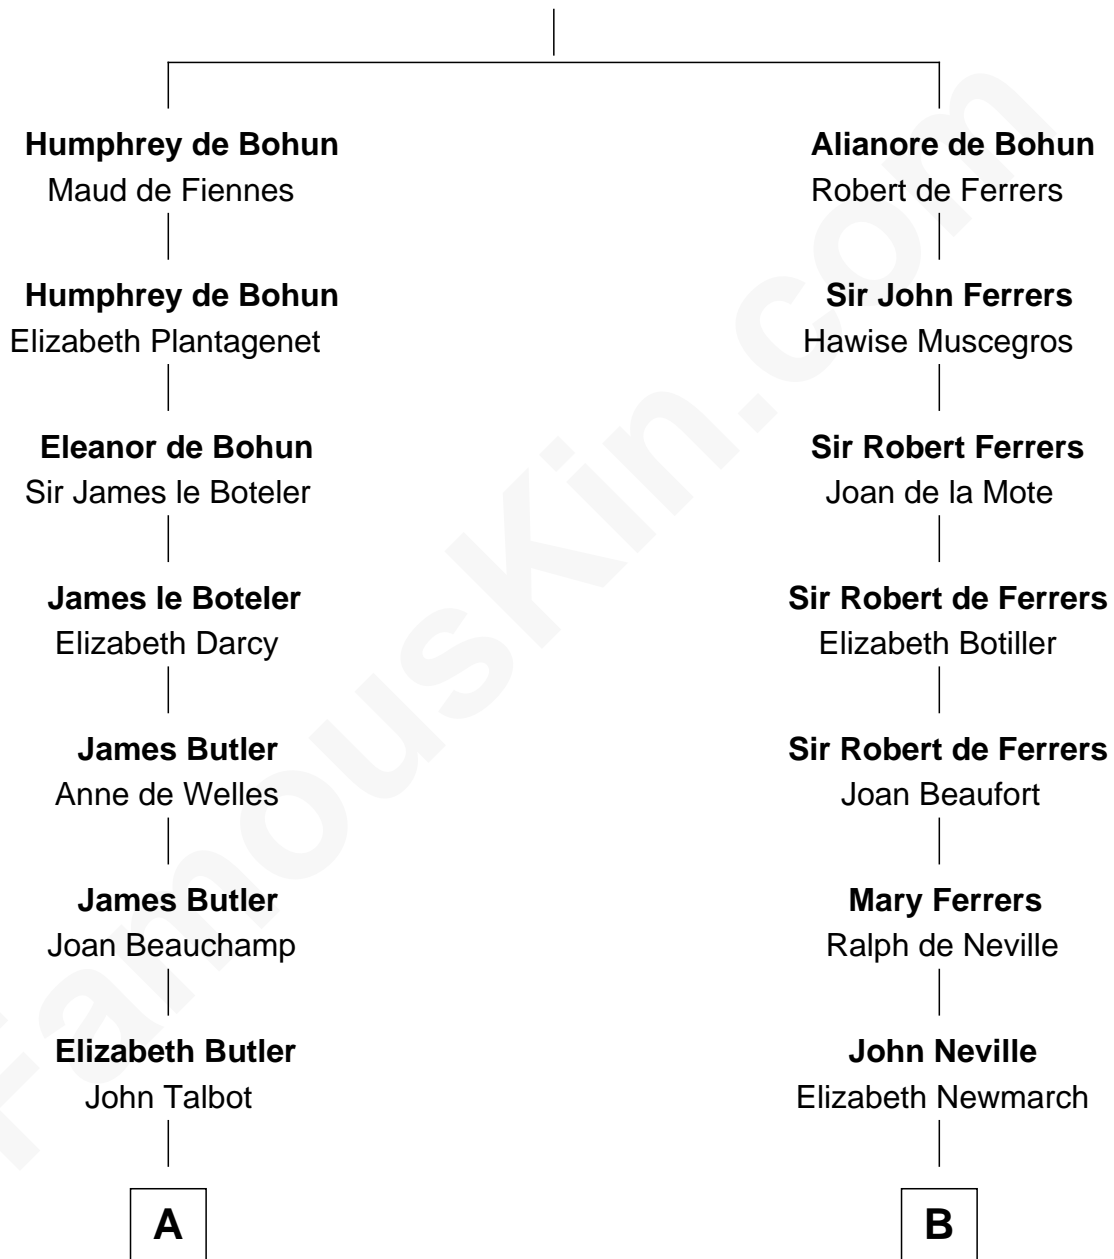

FamousKin.com Relationship Chart of

Robert Abell

(c1605 - 1663) Great Migration Immigrant 1630

13th cousin 8 times removed of

Charles A. Pillsbury

Co-Founder of C.A. Pillsbury Co.

Sir Humphrey de Bohun

Eleanor de Braiose

C

John Carleton

Hannah Platts

Moses Carleton

Margaret Sprake

Henry Carleton

Polly Greeley

Margaret Sprague Carleton