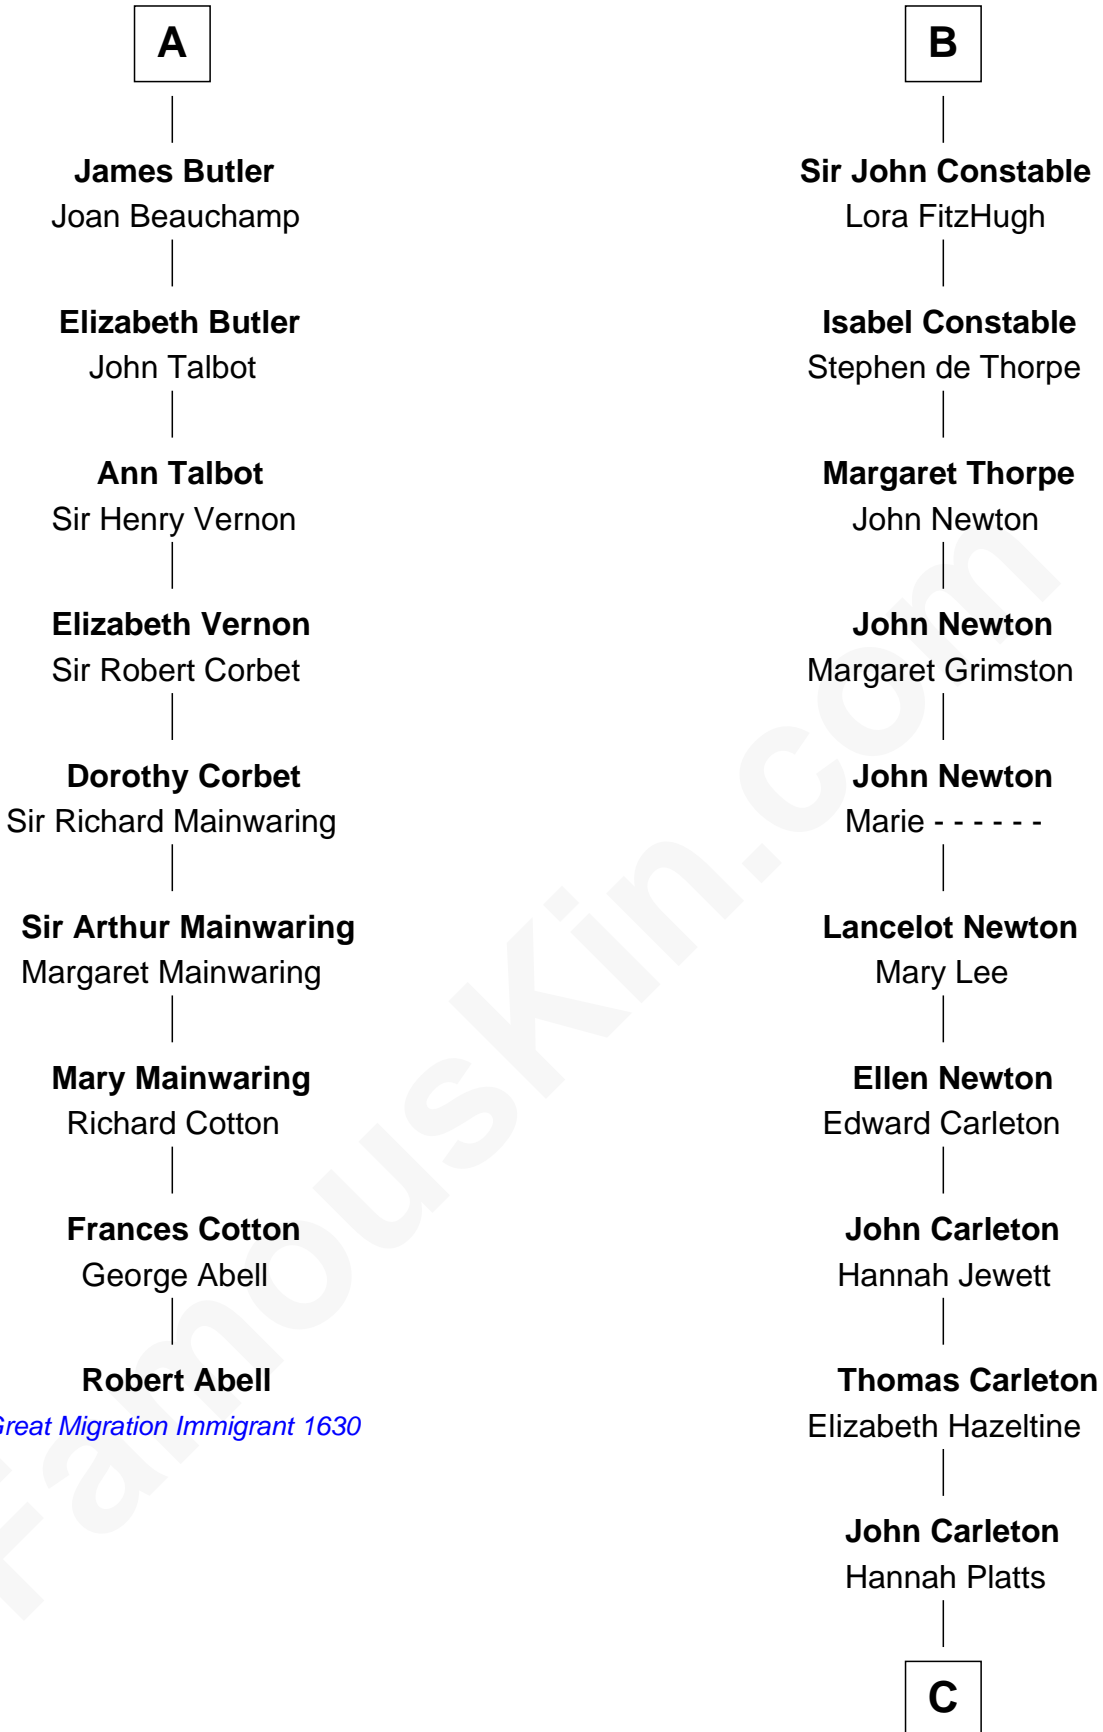

### Robert Abell

(c1605 - 1663) Great Migration Immigrant 1630

15th cousin 5 times removed of

### Charles A. Pillsbury

Co-Founder of C.A. Pillsbury Co.

**Sir Odinel de Umfreville**

Alice de Lucy

**C**

—  
**Moses Carleton**  
Margaret Sprake

—  
**Henry Carleton**  
Polly Greeley

—  
**Margaret Sprague Carleton**  
George Alfred Pillsbury