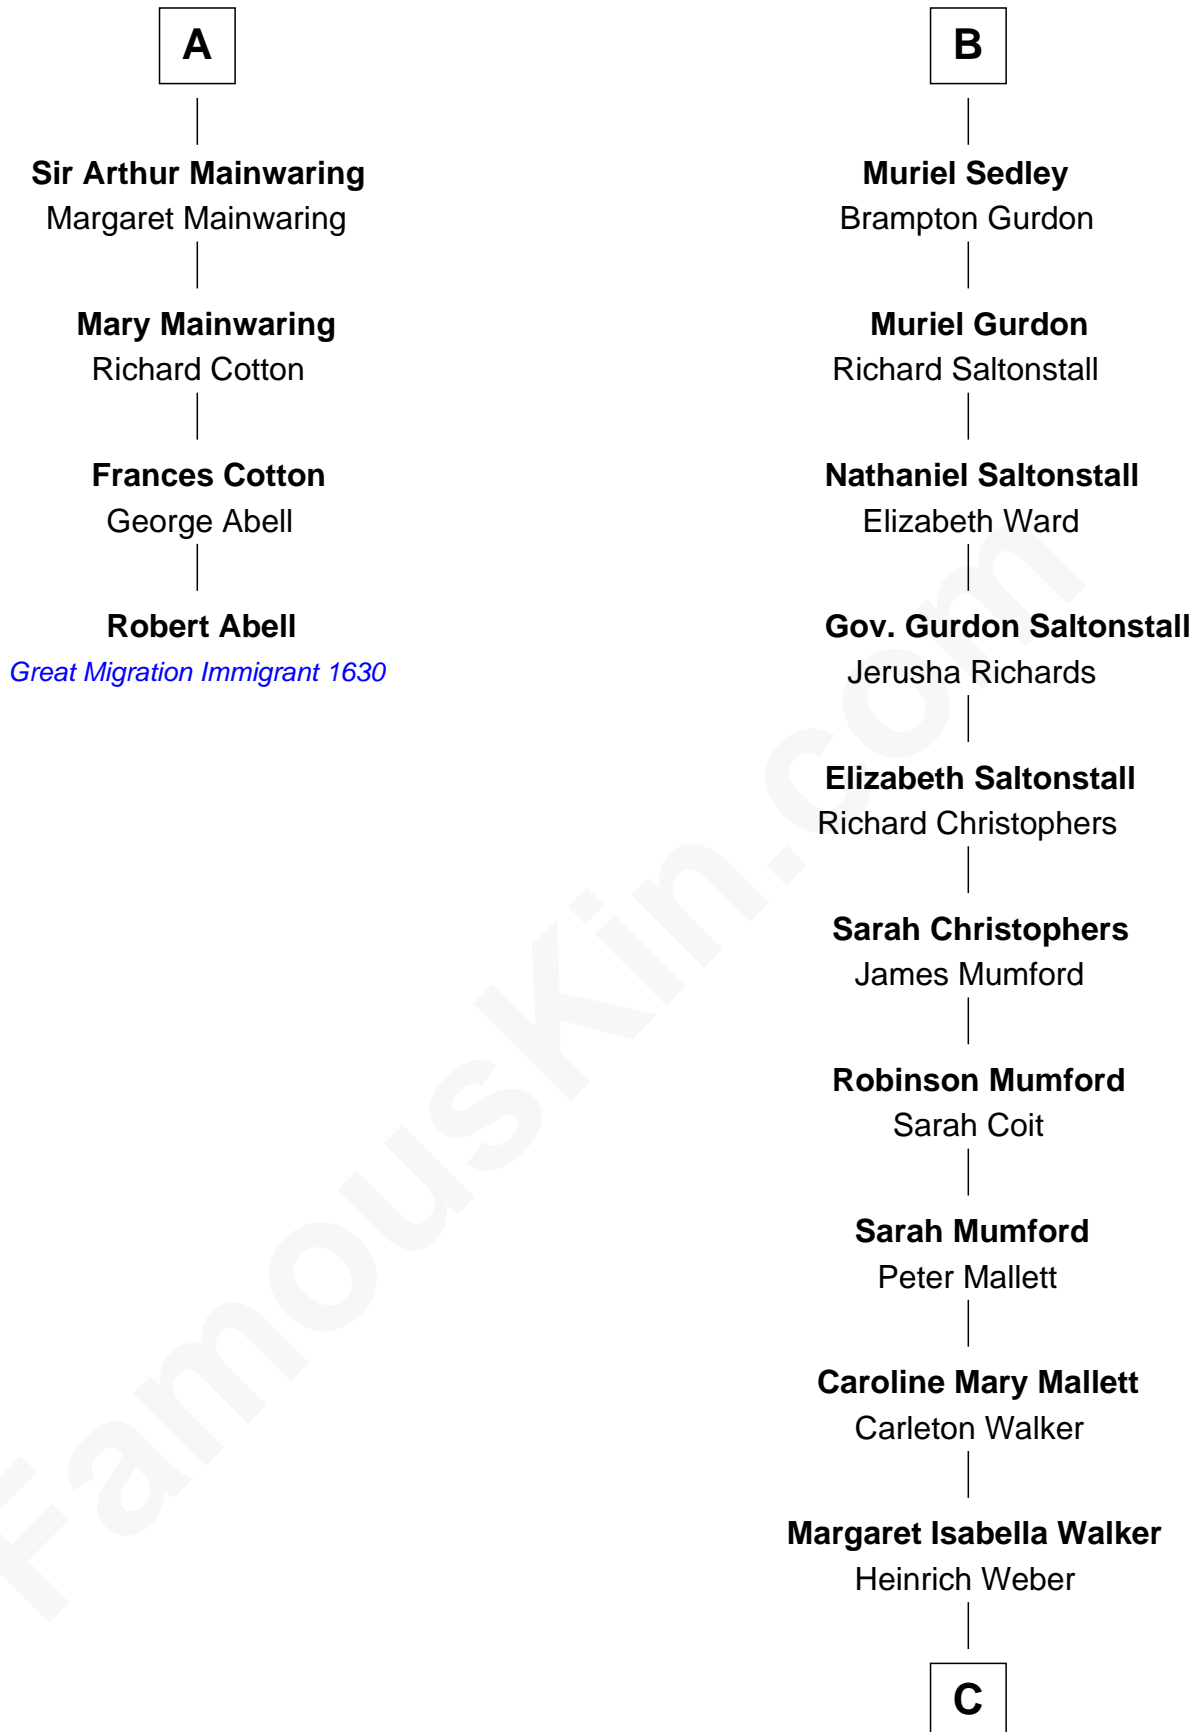

# FamousKin.com Relationship Chart of

**Robert Abell**

(c1605 - 1663) Great Migration Immigrant 1630

10th cousin 10 times removed of

**Carly Fiorina**

CEO of Hewlett-Packard

C

**John Walker Weber**

Maude Graves

**Cara Carleton Weber**

Harold Marvin Sneed

**Joseph Tyree Sneed**

Madelon Montross Juergens

**Carly Fiorina**

*CEO of Hewlett-Packard*