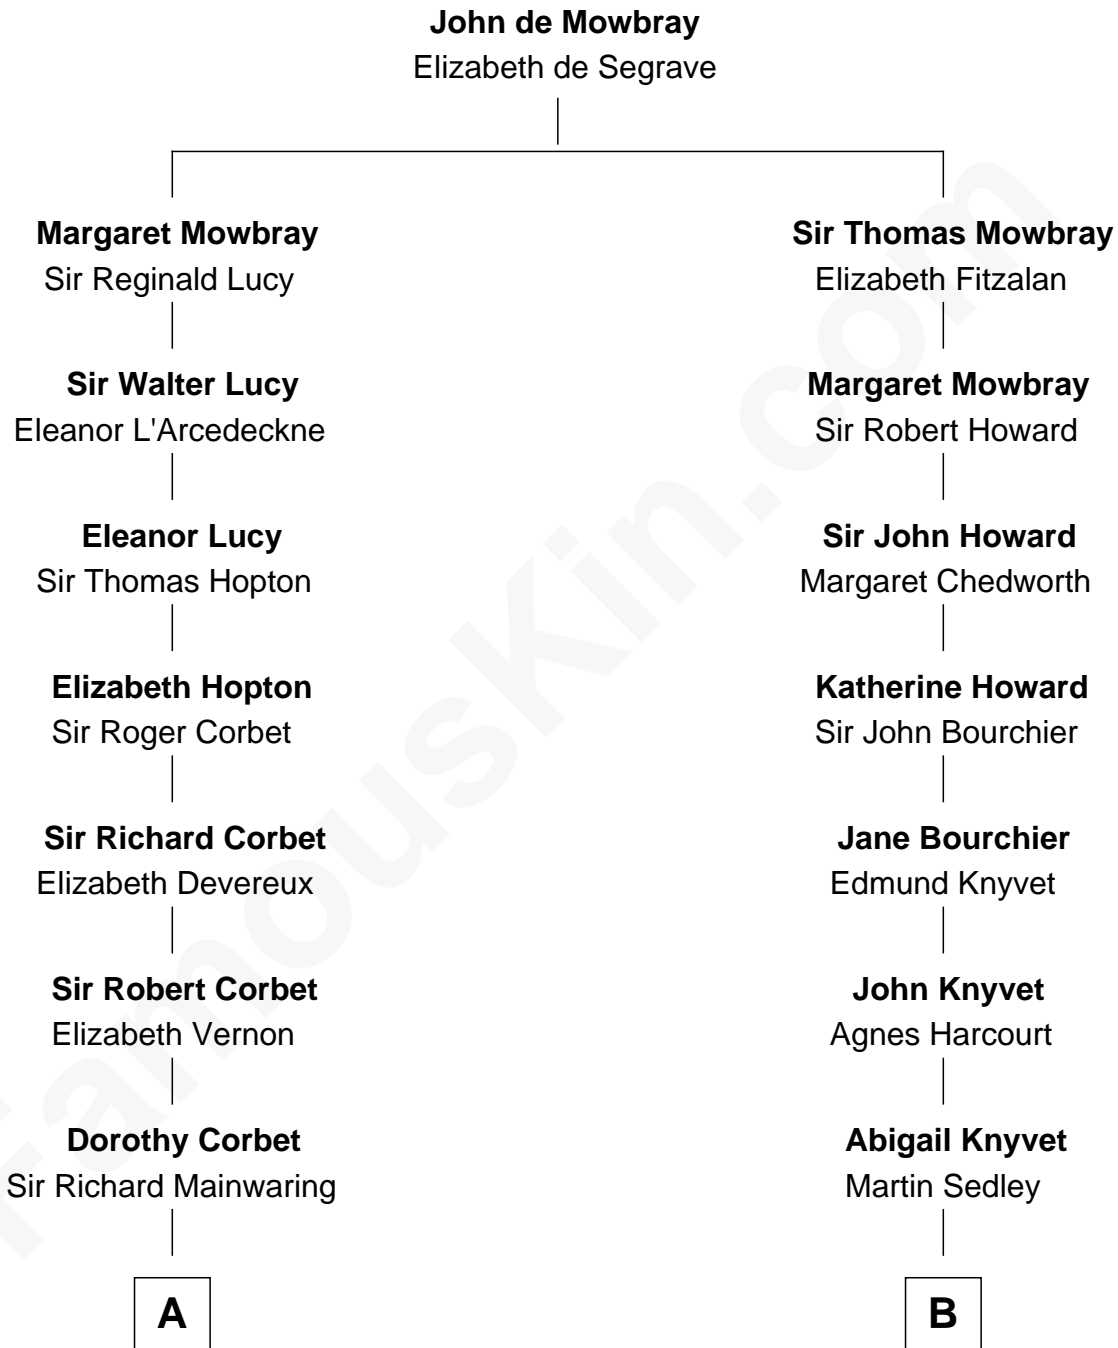

# FamousKin.com Relationship Chart of

**Robert Abell**

(c1605 - 1663) Great Migration Immigrant 1630

10th cousin 10 times removed of

**Carly Fiorina**

CEO of Hewlett-Packard

C

**John Walker Weber**

Maude Graves

**Cara Carleton Weber**

Harold Marvin Sneed

**Joseph Tyree Sneed**

Madelon Montross Juergens

**Carly Fiorina**

*CEO of Hewlett-Packard*