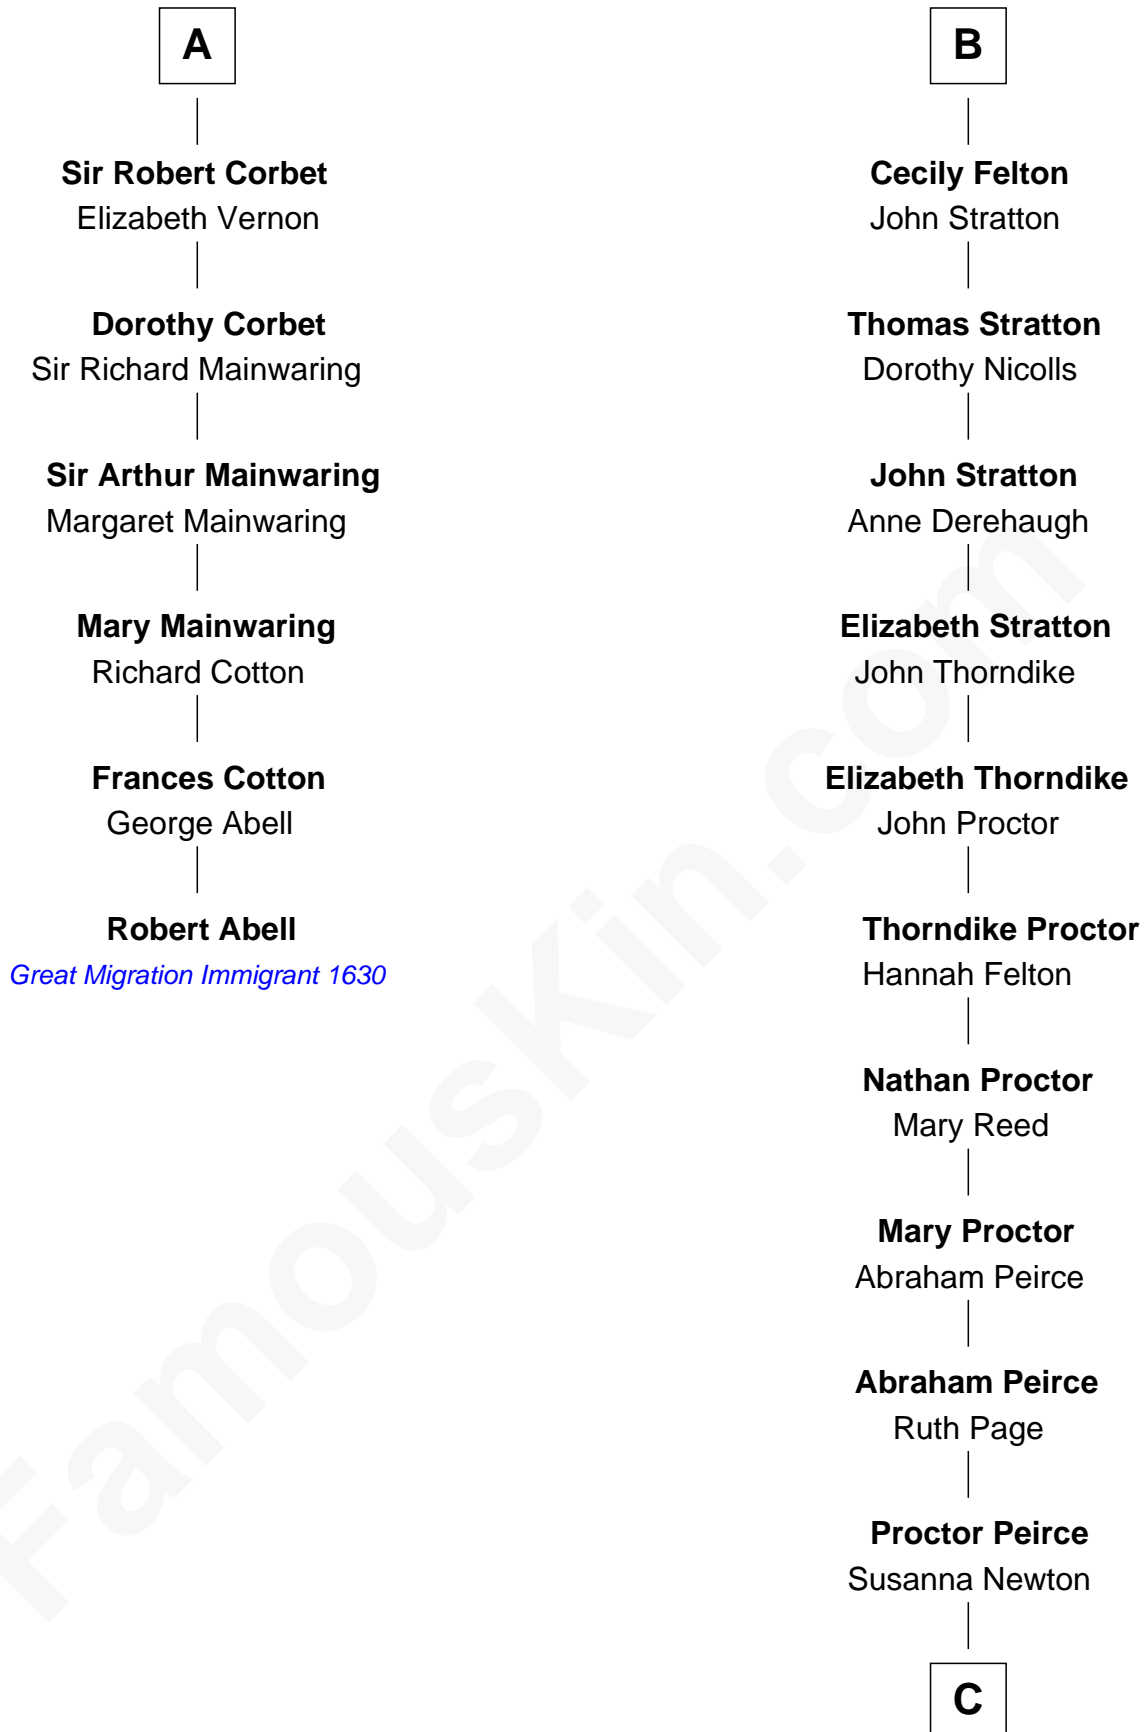

FamousKin.com Relationship Chart of

Robert Abell

(c1605 - 1663) Great Migration Immigrant 1630

12th cousin 9 times removed of

John Lithgow

Stage, TV, and Movie Actor

C

William Peirce

Ellen Prentiss

Ellen Prentiss Peirce

Washington Lithgow

Arthur Washington Lithgow

Ina Berenice Robinson

Arthur Washington Lithgow

Sarah Jane Price

John Lithgow