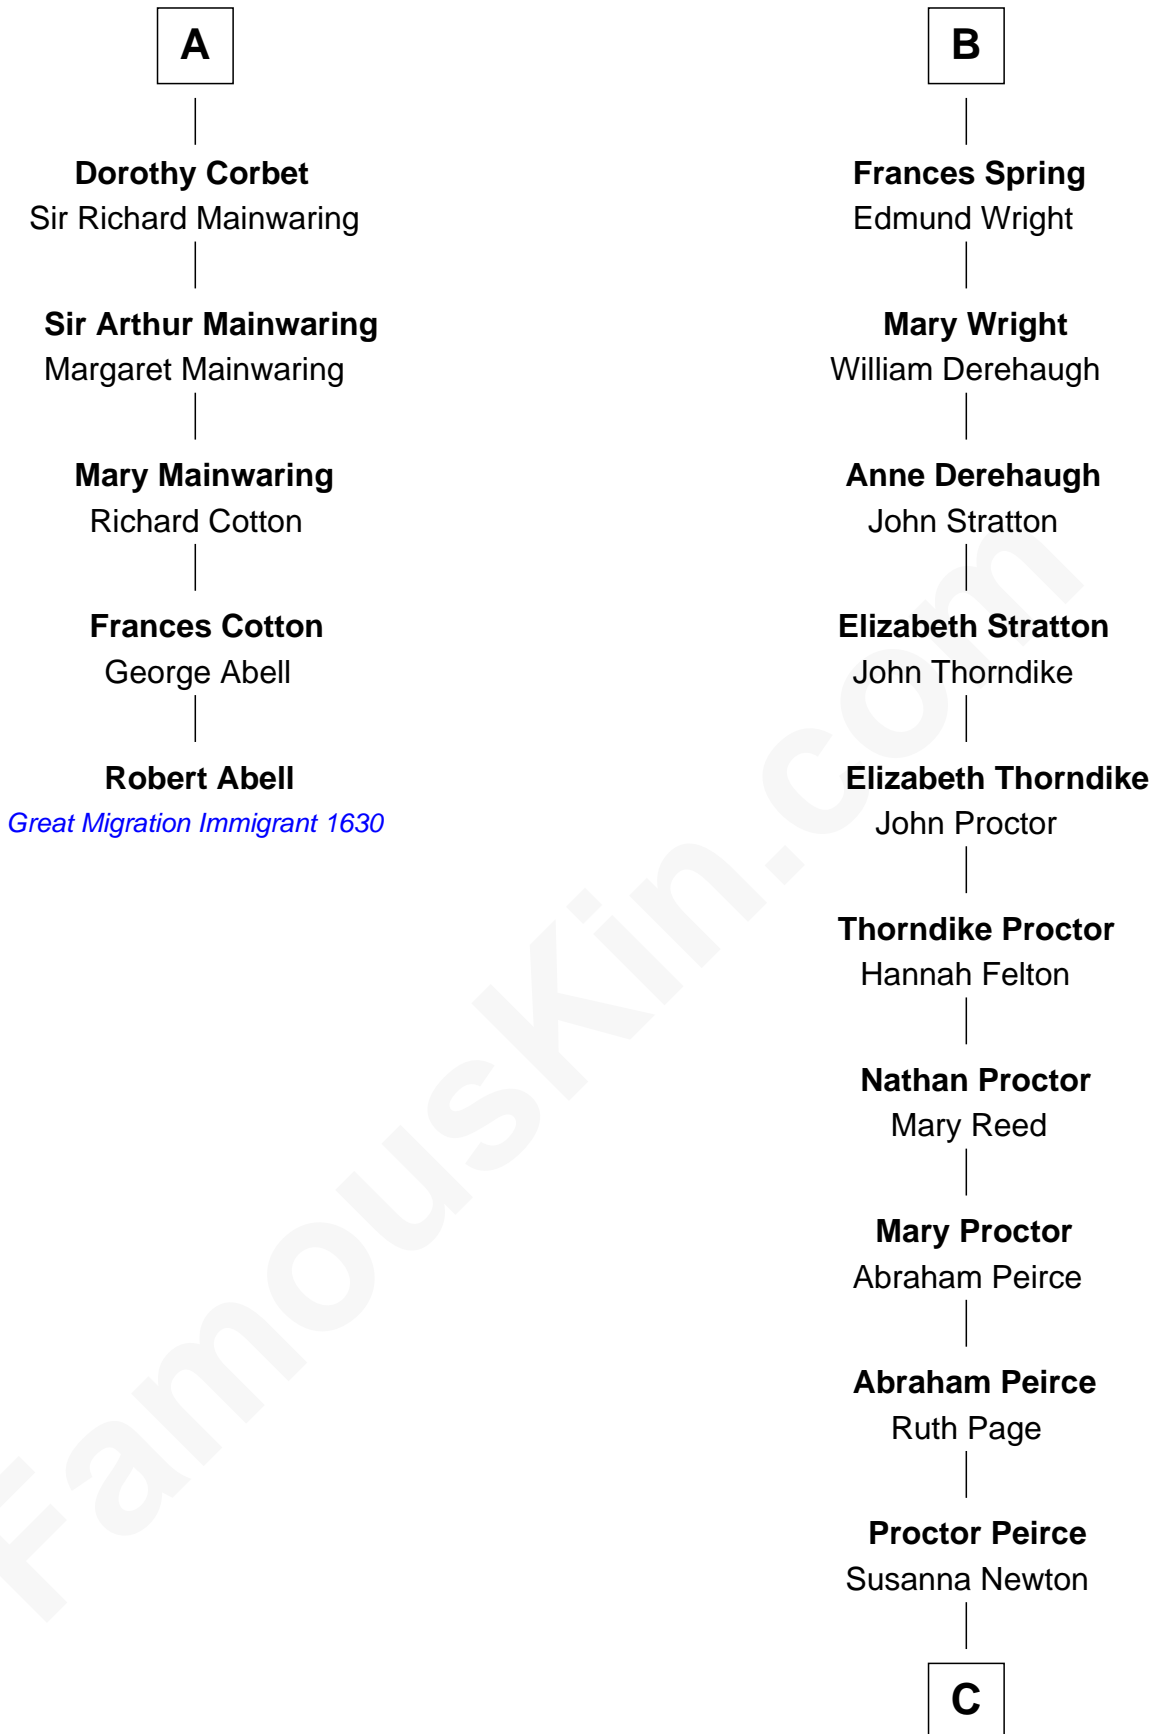

# FamousKin.com Relationship Chart of

**Robert Abell**

(c1605 - 1663) Great Migration Immigrant 1630

11th cousin 10 times removed of

**John Lithgow**

Stage, TV, and Movie Actor

**Bartholomew de Badlesmere**

**Margaret de Badlesmere**

Sir John de Tibetot

**Sir Robert de Tibetot**

Margaret Deincourt

**Elizabeth de Tibetot**

Sir Philip le Despencer

**Margery Despencer**

Sir Roger Wentworth

**Henry Wentworth**

Elizabeth Howard

**Margery Wentworth**

Sir William Waldegrave

**Dorothy Waldegrave**

Sir John Spring

**B**

**C**

**William Peirce**

Ellen Prentiss

**Ellen Prentiss Peirce**

Washington Lithgow

**Arthur Washington Lithgow**

Ina Berenice Robinson

**Arthur Washington Lithgow**

Sarah Jane Price