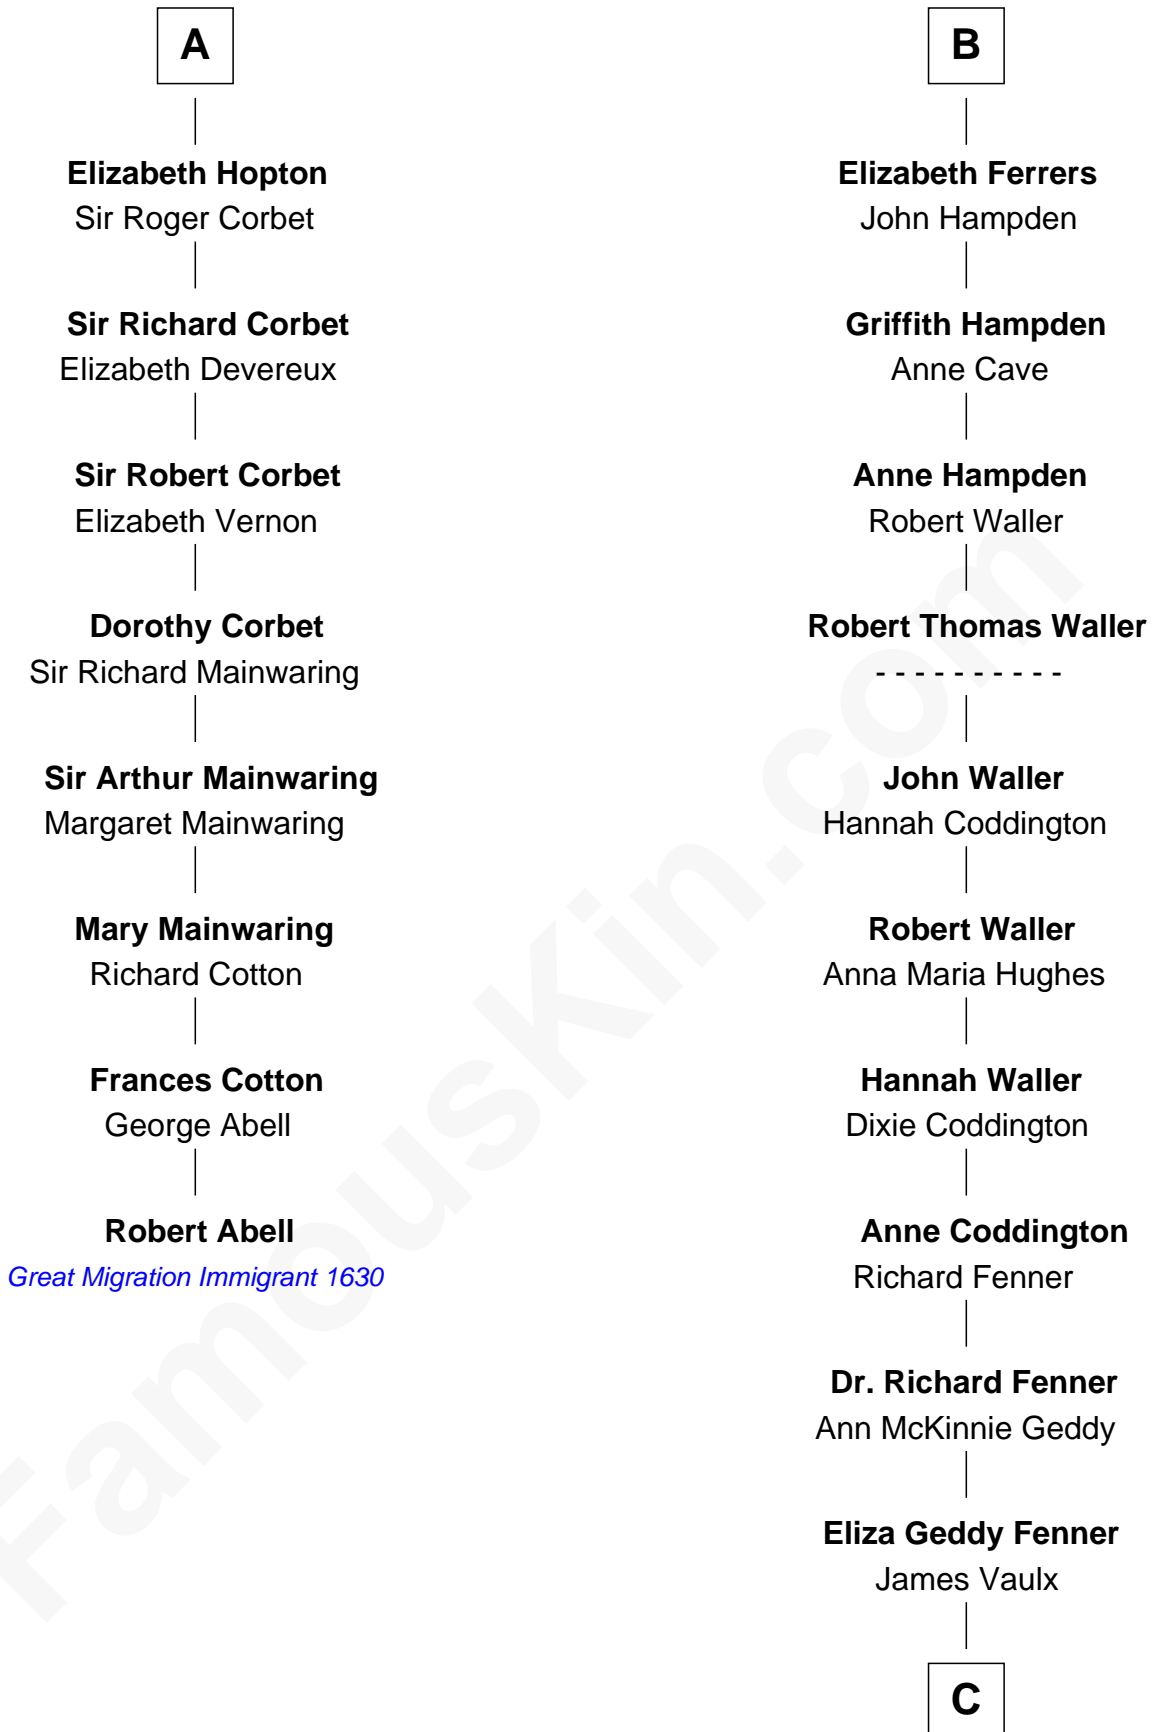

FamousKin.com Relationship Chart of

Robert Abell

(c1605 - 1663) Great Migration Immigrant 1630

14th cousin 6 times removed of

John McCain

U.S. Senator from Arizona

John de Botetourte

Maud FitzThomas

C

James Junius Vaulx

Margaret Garside

Katherine Davey Vaulx

Adm. John Sidney McCain

Adm. John Sidney McCain

Roberta Wright

John McCain

U.S. Senator from Arizona

FamousKin.com