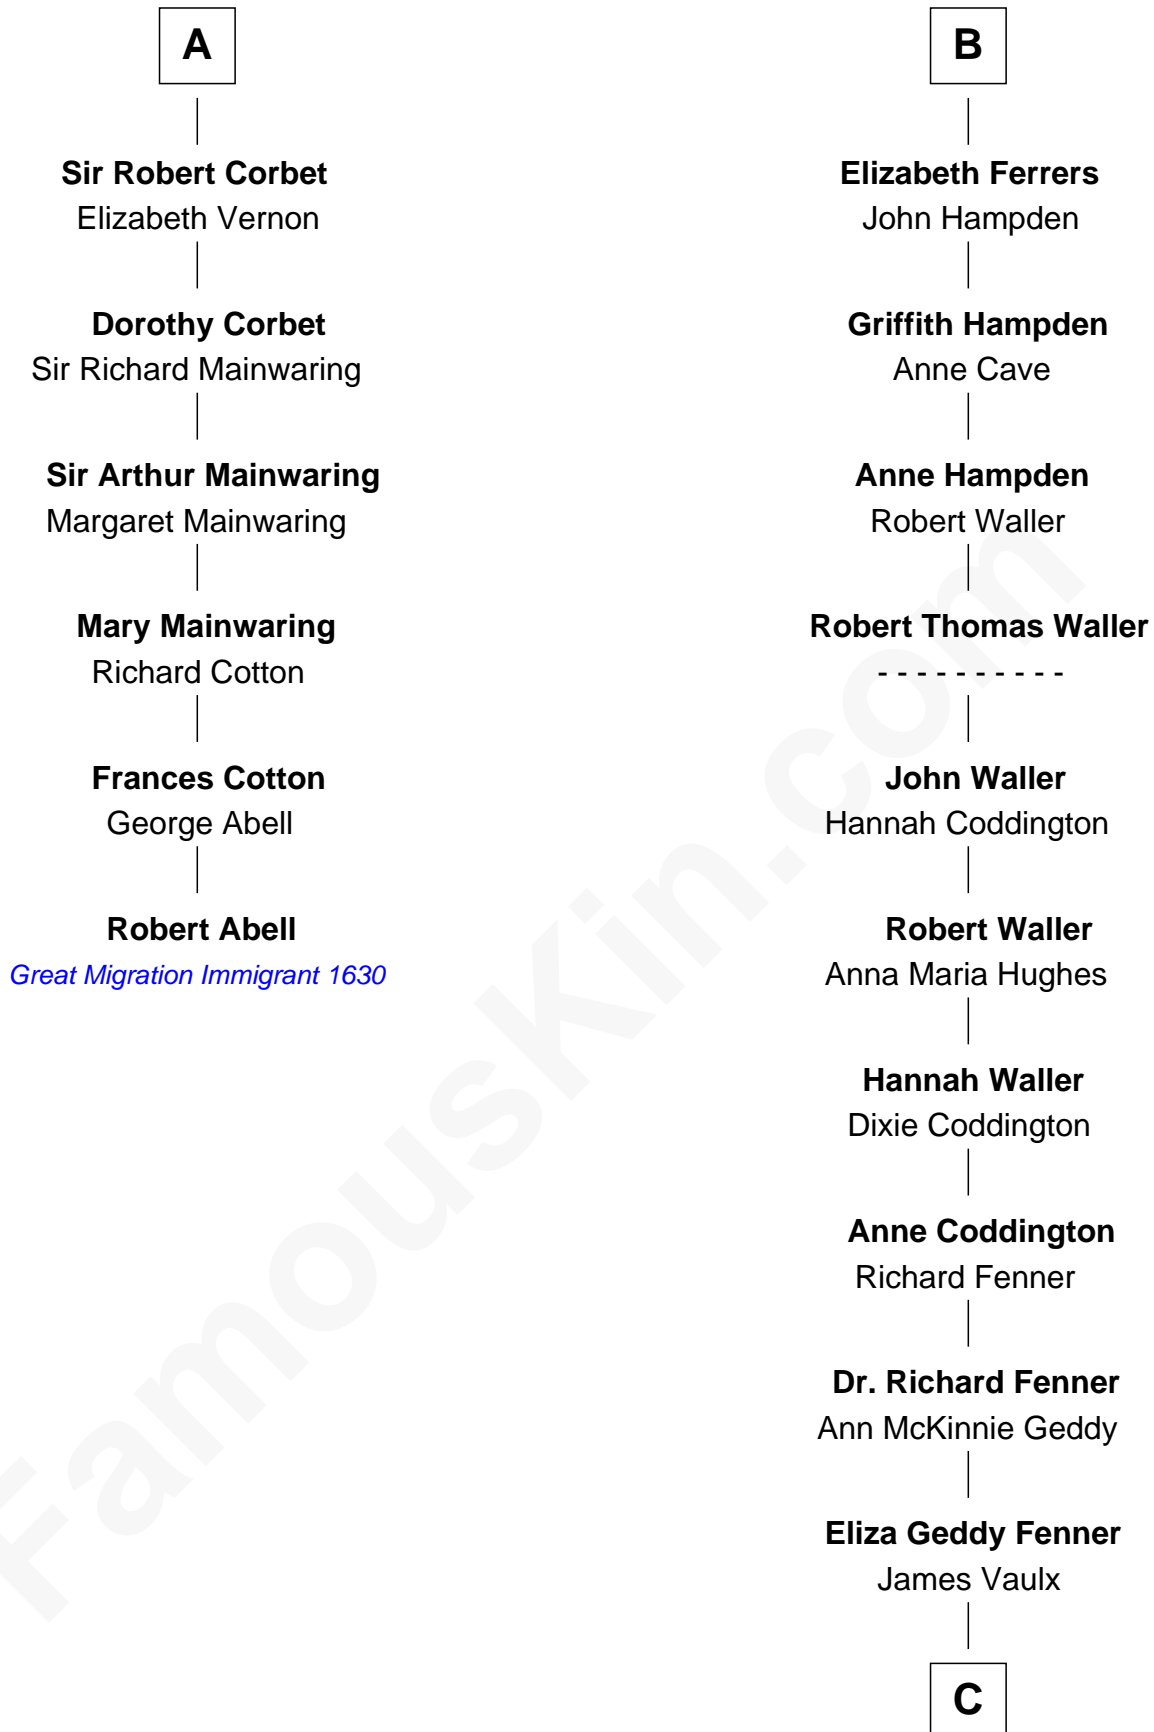

FamousKin.com Relationship Chart of

Robert Abell

(c1605 - 1663) Great Migration Immigrant 1630

12th cousin 8 times removed of

John McCain

U.S. Senator from Arizona

Sir Thebaud de Verdun

with wife
Maud Mortimer

Sir Thomas Ferrers

Elizabeth Freville

Sir Henry Ferrers

Margaret Heckstall

Sir Edward Ferrers

Constance Brome

B

C

James Junius Vaulx

Margaret Garside

Katherine Davey Vaulx

Adm. John Sidney McCain

Adm. John Sidney McCain

Roberta Wright

John McCain

U.S. Senator from Arizona