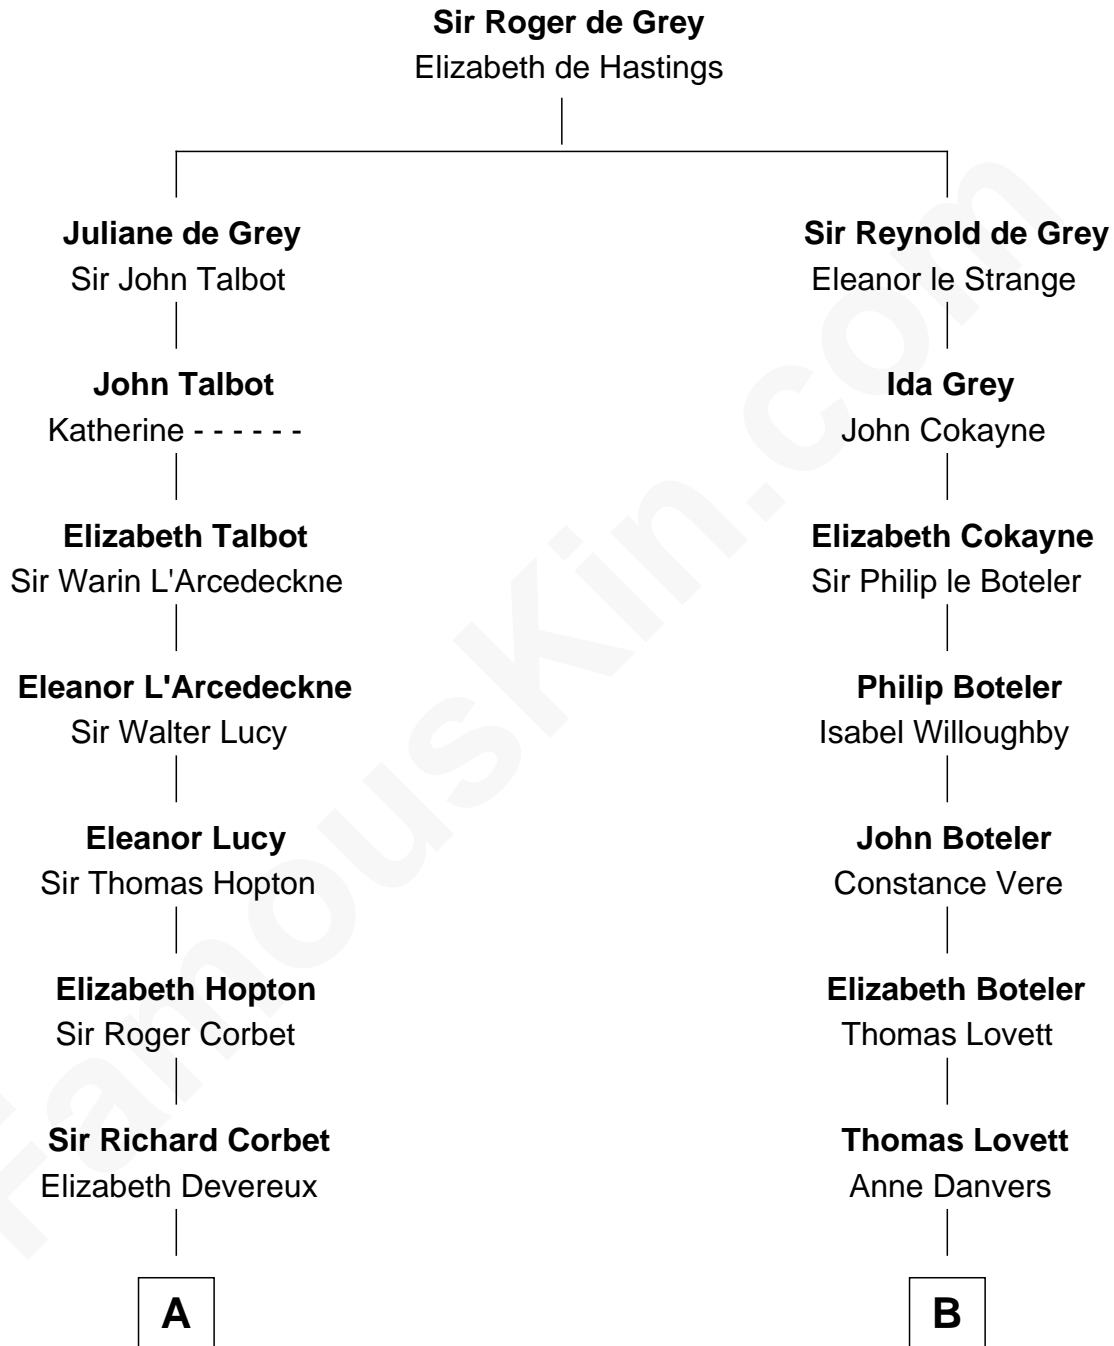

FamousKin.com Relationship Chart of

Robert Abell

(c1605 - 1663) Great Migration Immigrant 1630

12th cousin 8 times removed of

John McCain

U.S. Senator from Arizona

C

James Junius Vaulx

Margaret Garside

Katherine Davey Vaulx

Adm. John Sidney McCain

Adm. John Sidney McCain

Roberta Wright

John McCain

U.S. Senator from Arizona

FamousKin.com