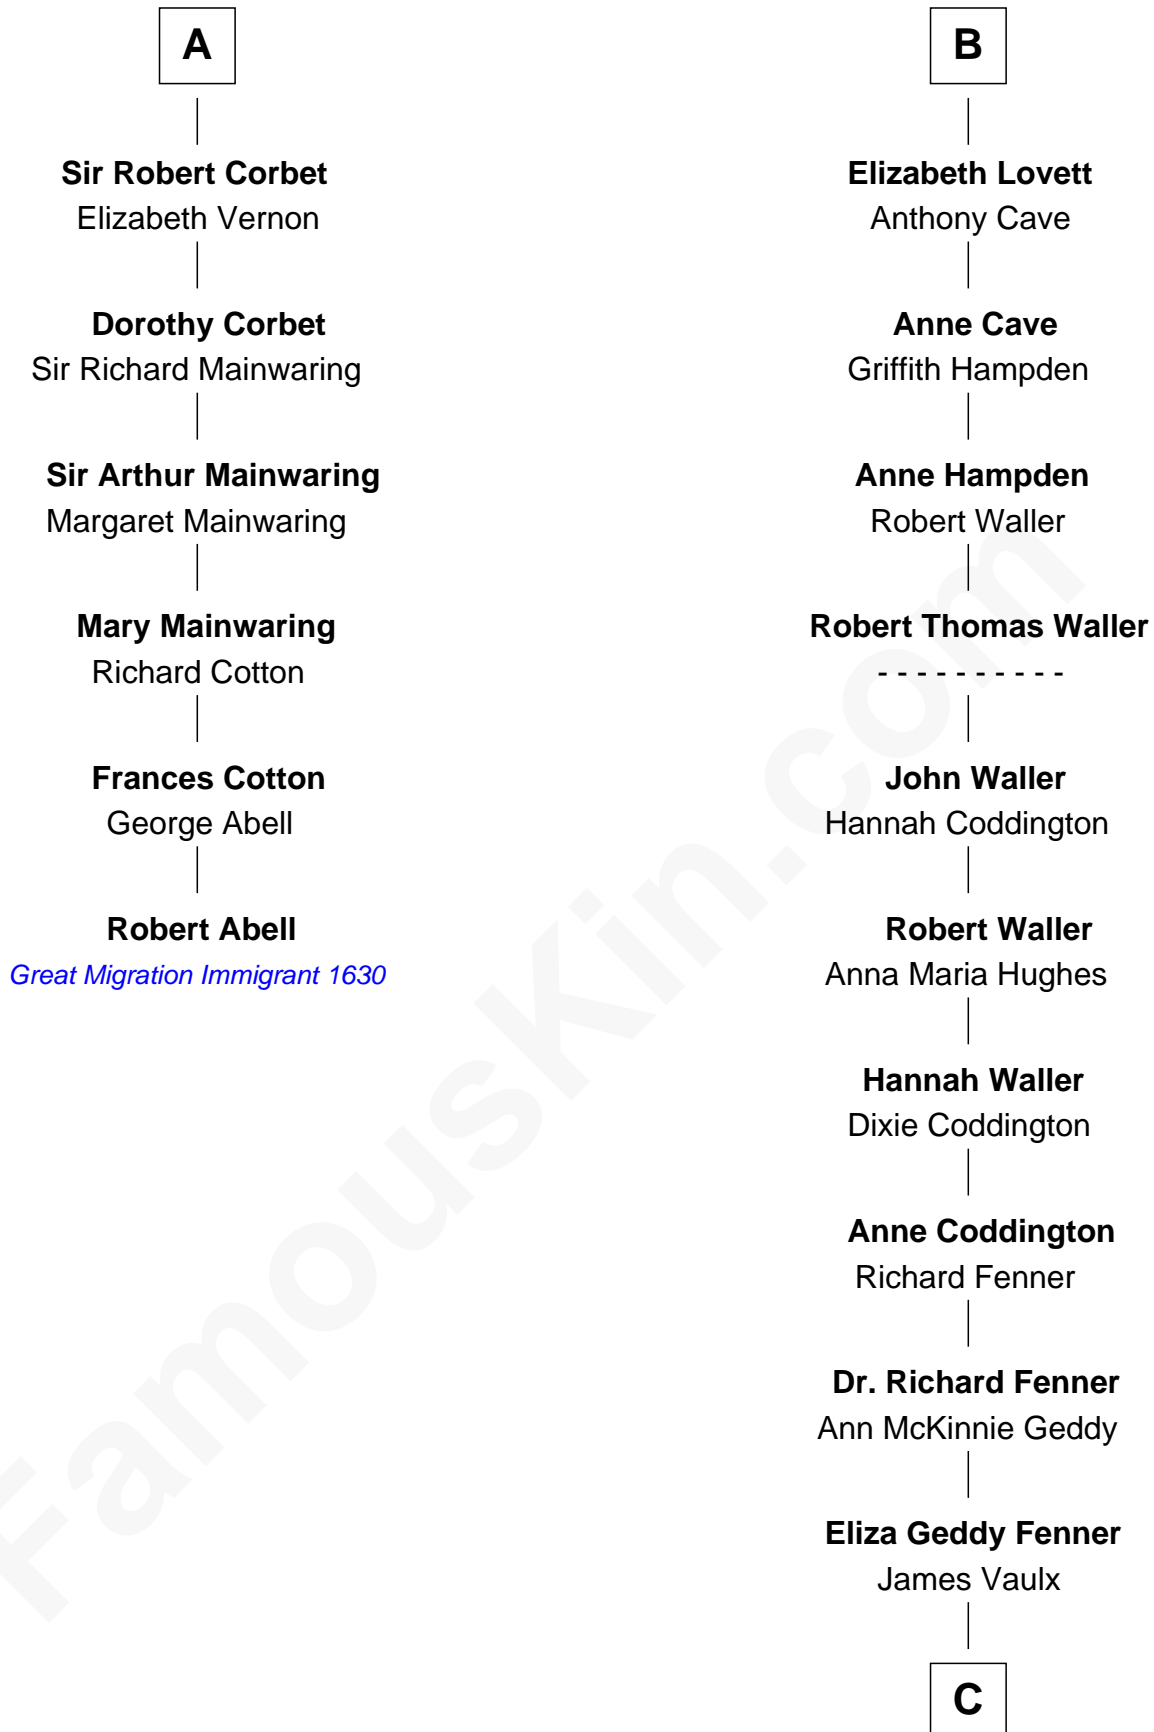

FamousKin.com Relationship Chart of

Robert Abell

(c1605 - 1663) Great Migration Immigrant 1630

12th cousin 8 times removed of

John McCain

U.S. Senator from Arizona

C

James Junius Vaulx

Margaret Garside

Katherine Davey Vaulx

Adm. John Sidney McCain

Adm. John Sidney McCain

Roberta Wright

John McCain

U.S. Senator from Arizona

FamousKin.com