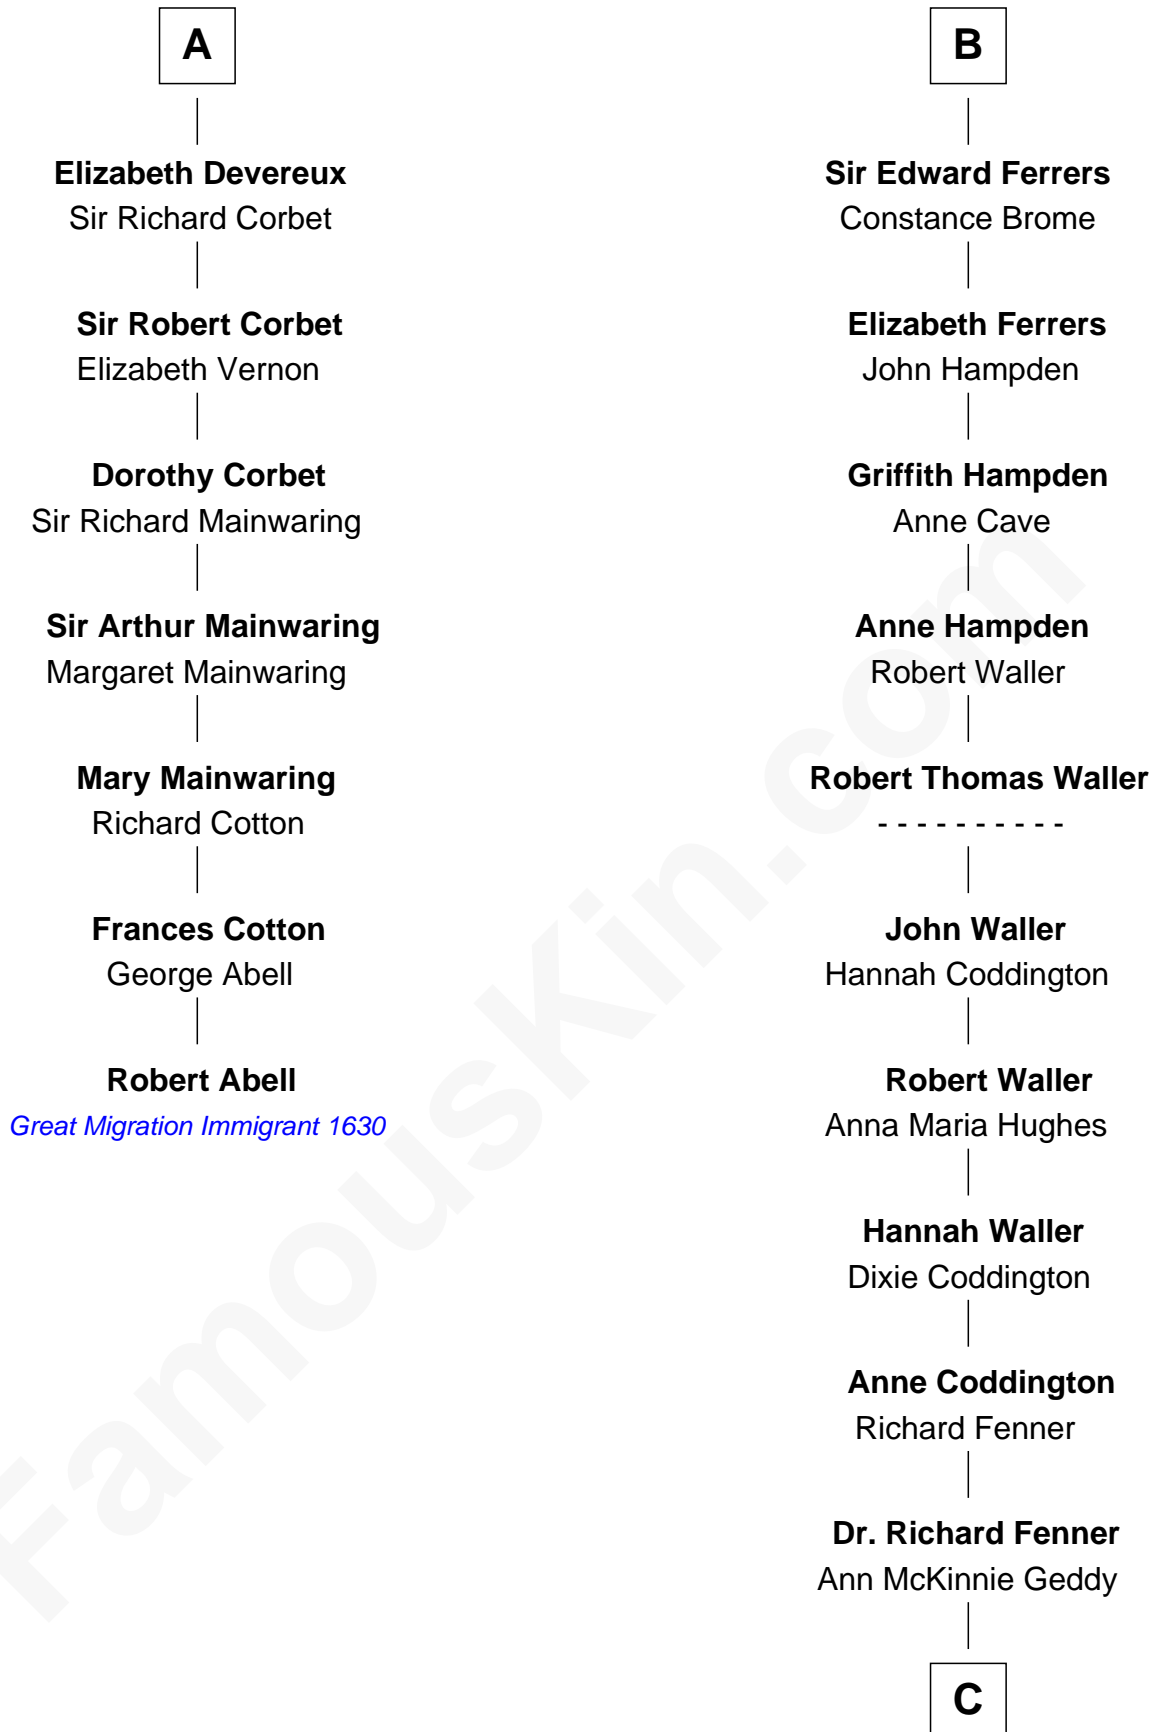

FamousKin.com Relationship Chart of

Robert Abell

(c1605 - 1663) Great Migration Immigrant 1630

13th cousin 8 times removed of

John McCain

U.S. Senator from Arizona

Sir Gilbert de Clare

Joan of Acre

Philippa Clifford

Sir Thomas Ferrers

Elizabeth Freville

Sir Henry Ferrers

Margaret Heckstall

B

C

Eliza Geddy Fenner

James Vaulx

James Junius Vaulx

Margaret Garside

Katherine Davey Vaulx

Adm. John Sidney McCain

Adm. John Sidney McCain

Roberta Wright

John McCain