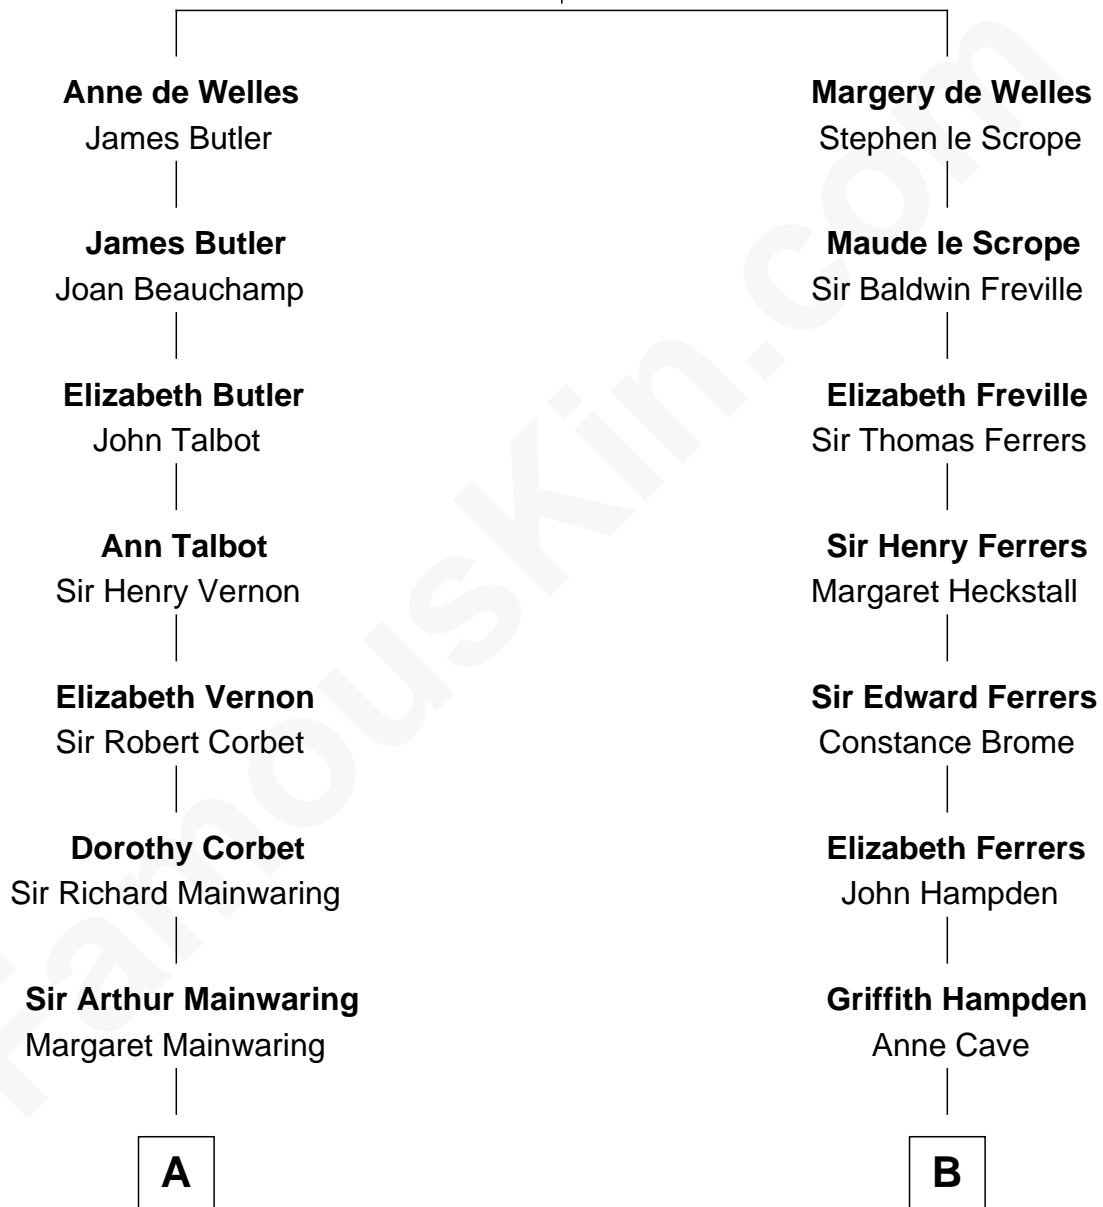

FamousKin.com Relationship Chart of

Robert Abell

(c1605 - 1663) Great Migration Immigrant 1630

9th cousin 9 times removed of

John McCain

U.S. Senator from Arizona

John de Welles

Maud de Roos

FamousKin.com