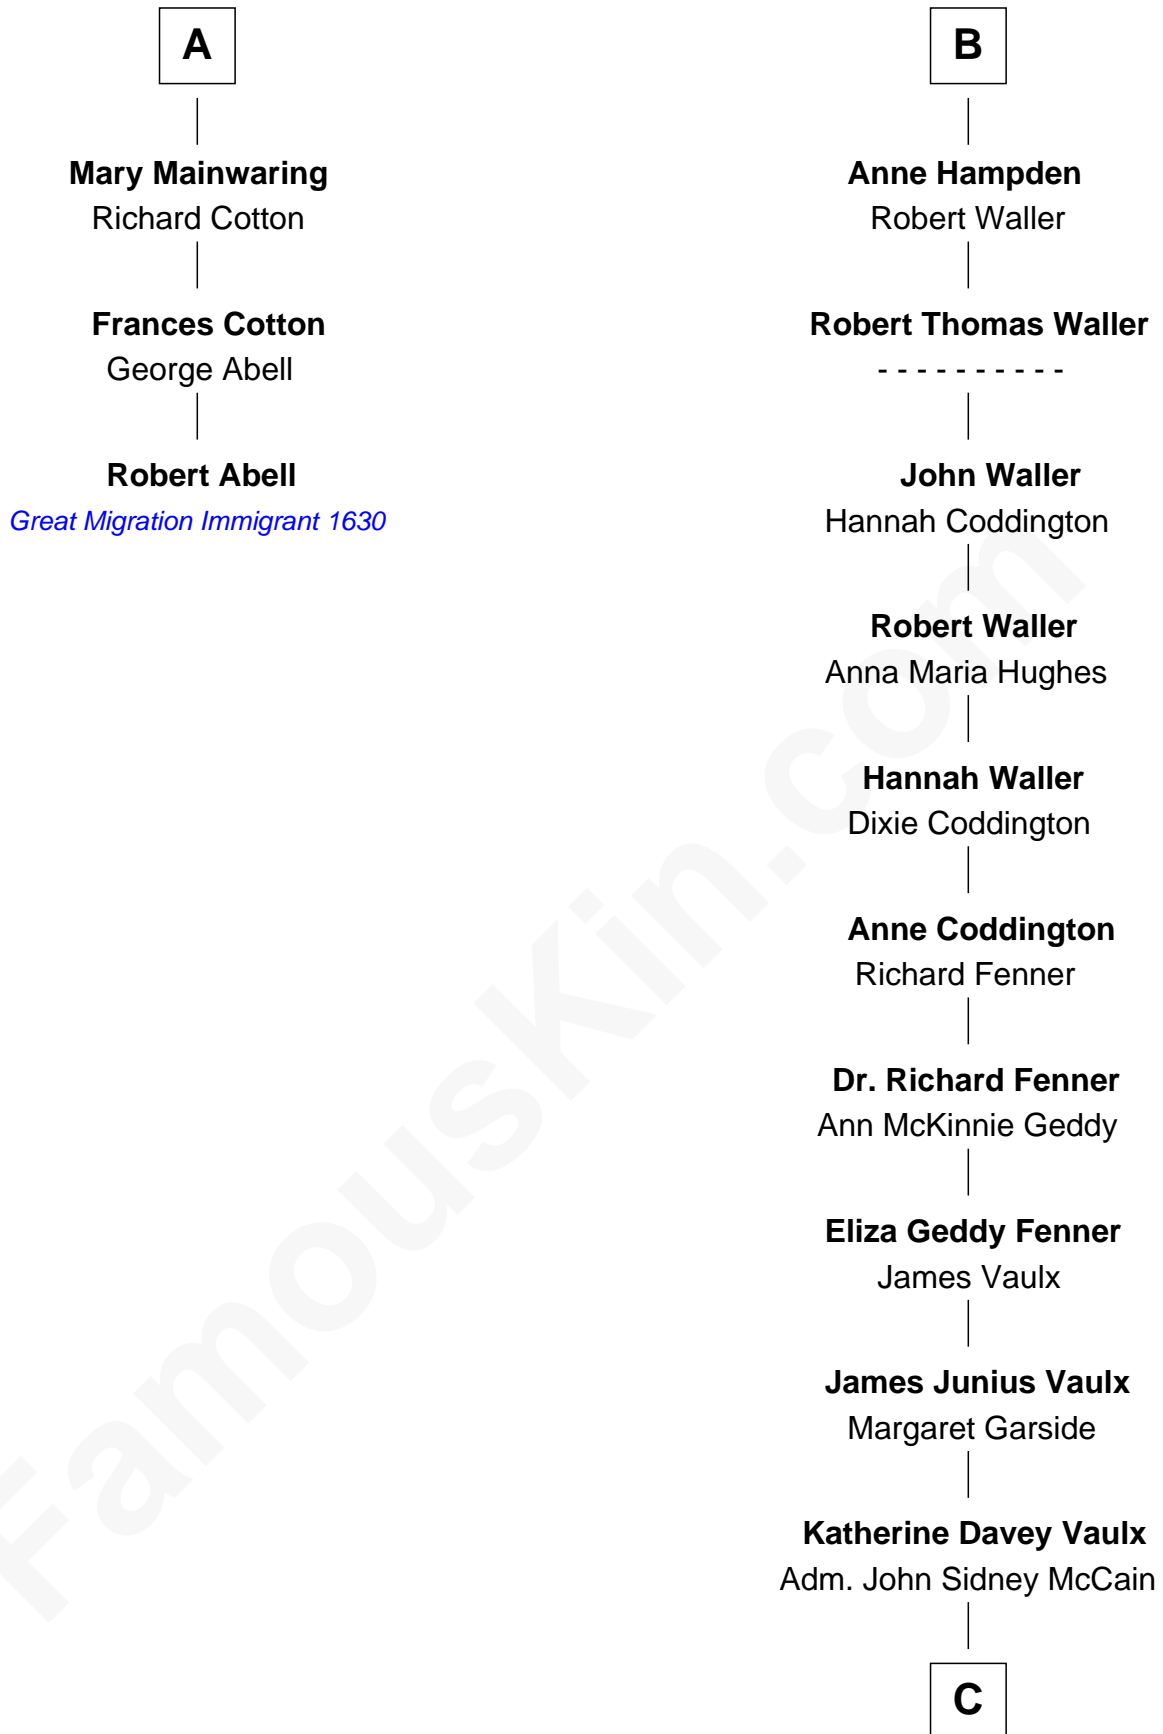

FamousKin.com Relationship Chart of

Robert Abell

(c1605 - 1663) Great Migration Immigrant 1630

9th cousin 9 times removed of

John McCain

U.S. Senator from Arizona

John de Welles

Maud de Roos

FamousKin.com