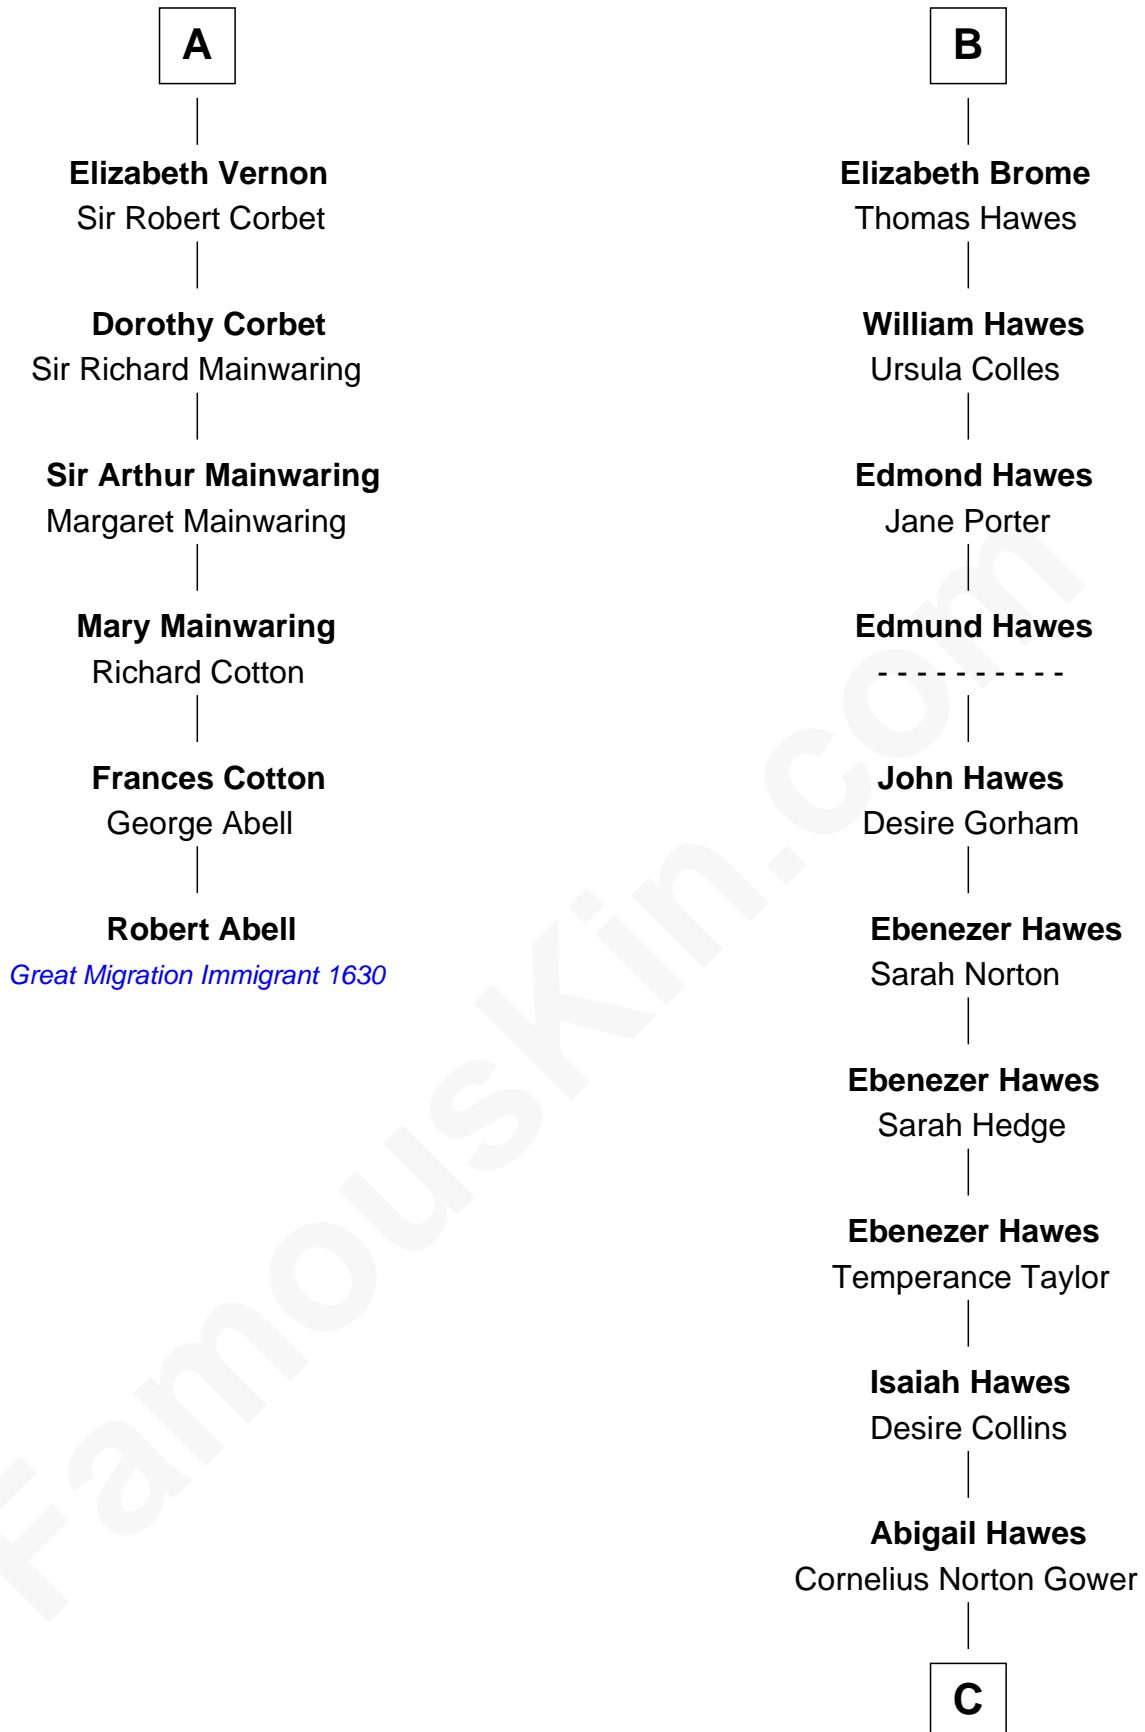

FamousKin.com Relationship Chart of

Robert Abell

(c1605 - 1663) Great Migration Immigrant 1630

12th cousin 9 times removed of

Sarah Palin

9th Governor of Alaska

Sir Robert de Ros

Isabel de Aubeney

Charles Richard Heath

Sarah Palin

9th Governor of Alaska

FamousKin.com