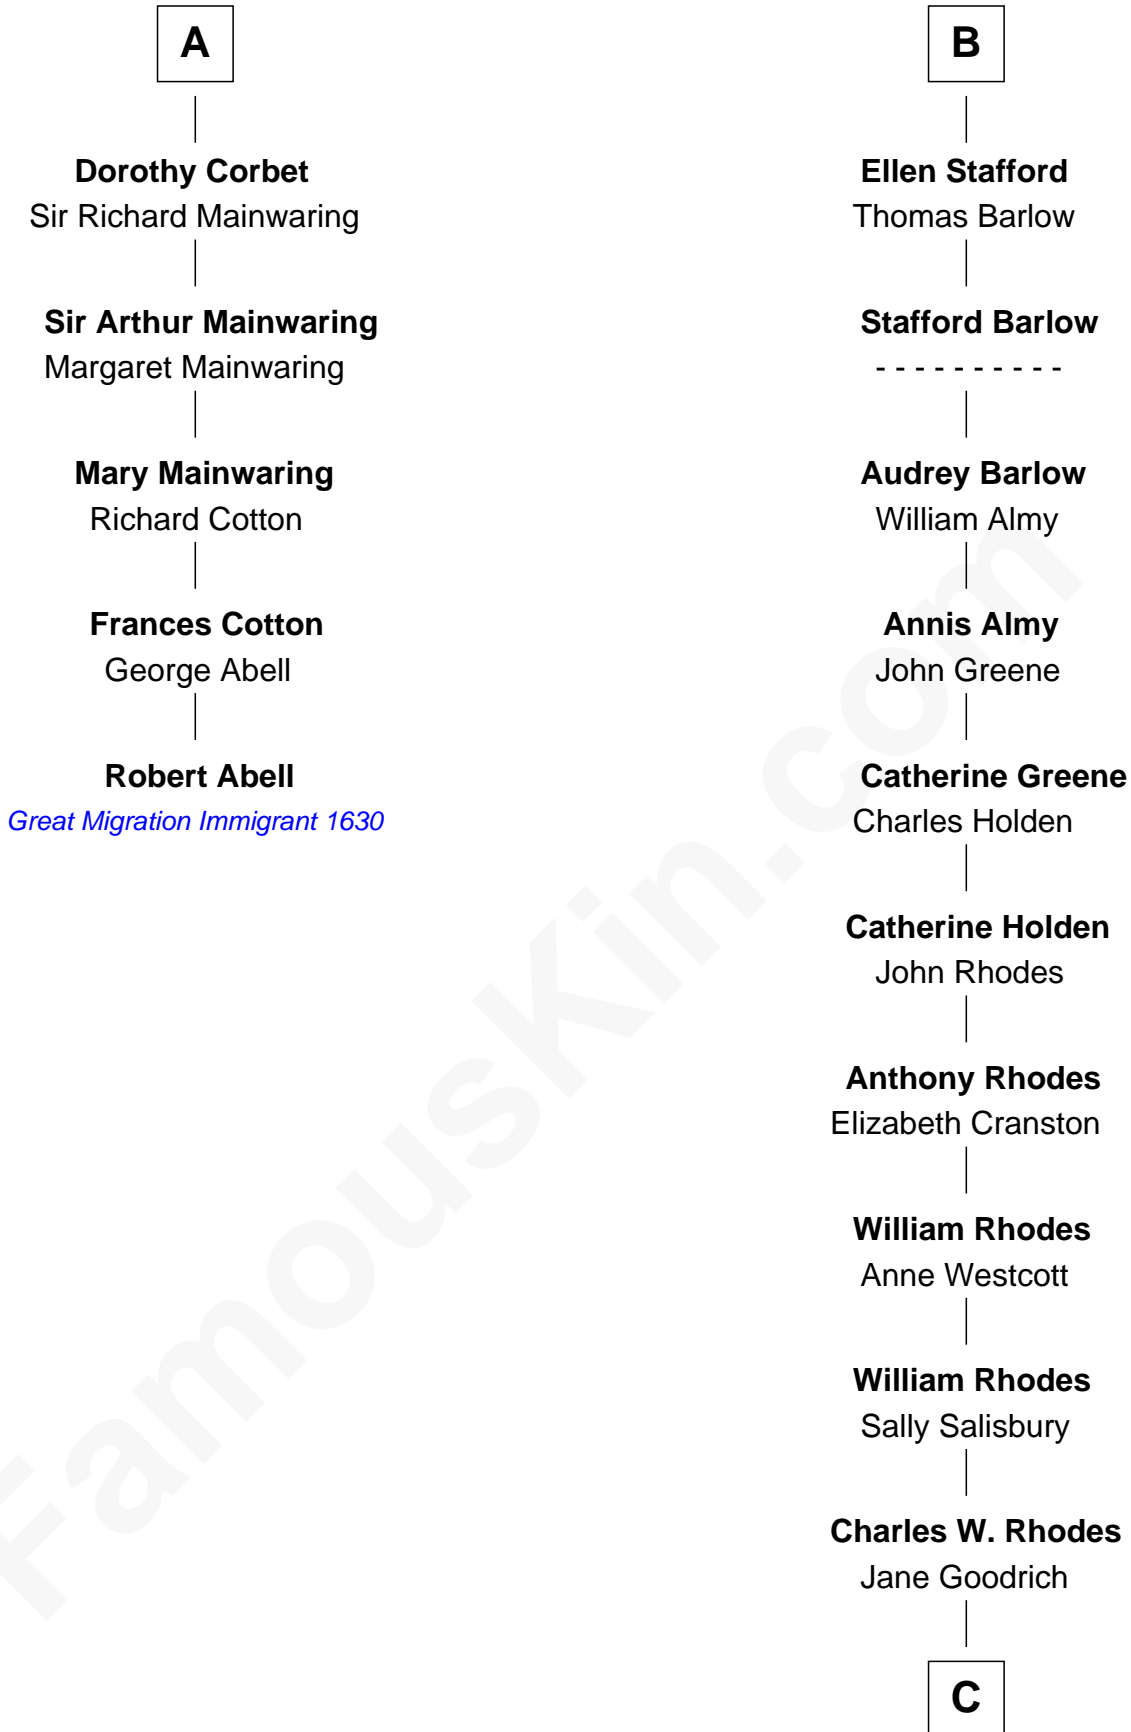

# FamousKin.com Relationship Chart of

**Robert Abell**

(c1605 - 1663) Great Migration Immigrant 1630

11th cousin 10 times removed of

**Sarah Palin**

9th Governor of Alaska

**C**

Alma Miranda Rhodes

James W. Heath

Charles R. Heath

Alice Adeline Oriel

Charles Francis Heath

Nellie Marie Brandt

Charles Richard Heath

Sarah Sheeran

**Sarah Palin**