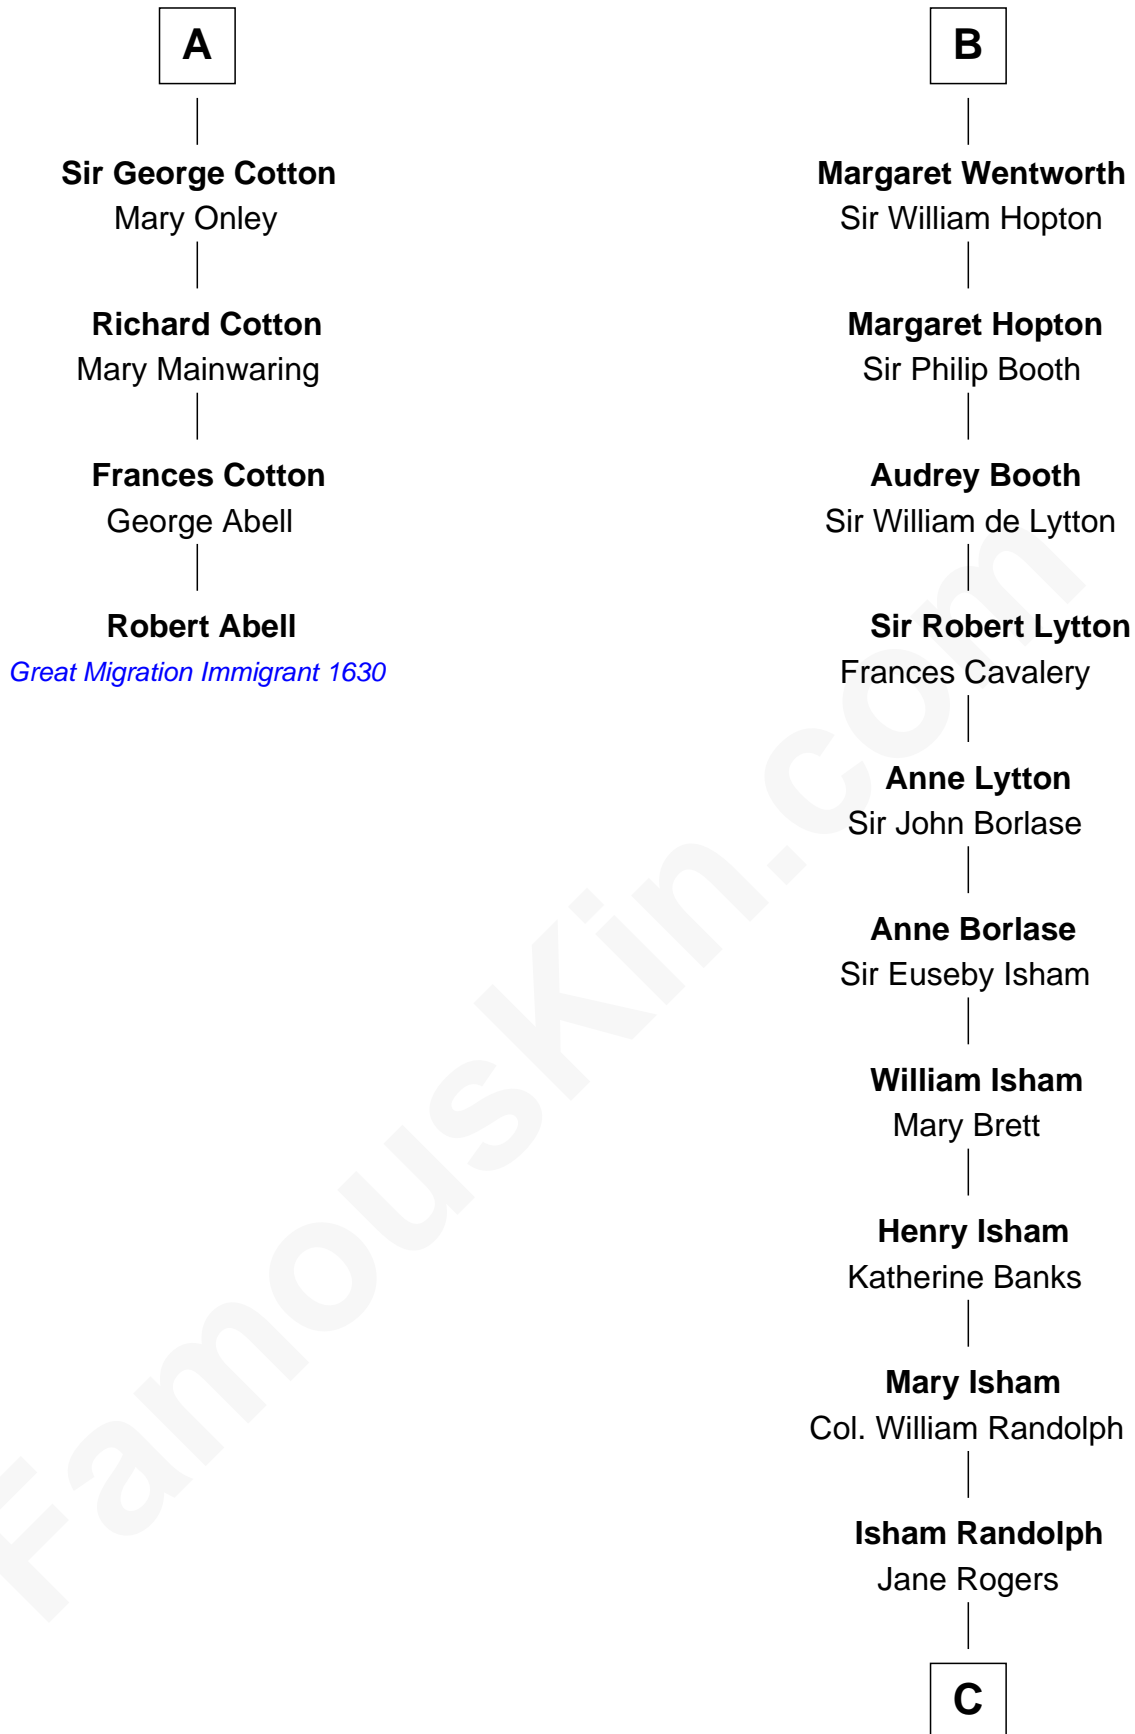

FamousKin.com Relationship Chart of Robert Abell

(c1605 - 1663) Great Migration Immigrant 1630

10th cousin 8 times removed of

Thomas Jefferson

3rd U.S. President and Signer of the Declaration of Independence

Thomas de Berkeley
Katherine de Clyvedon

John Deincourt

Sir John Berkeley
Elizabeth Betteshorne

Sir William Deincourt
Milicent la Zouche

Elizabeth Berkeley
Sir John Sutton

Margaret Deincourt
Sir Robert de Tibetot

Jane Sutton
Thomas Mainwaring

Elizabeth de Tibetot
Sir Philip le Despencer

Cecily Mainwaring
John Cotton

Margery Despencer
Sir Roger Wentworth

A

B

C

—
Jane Randolph