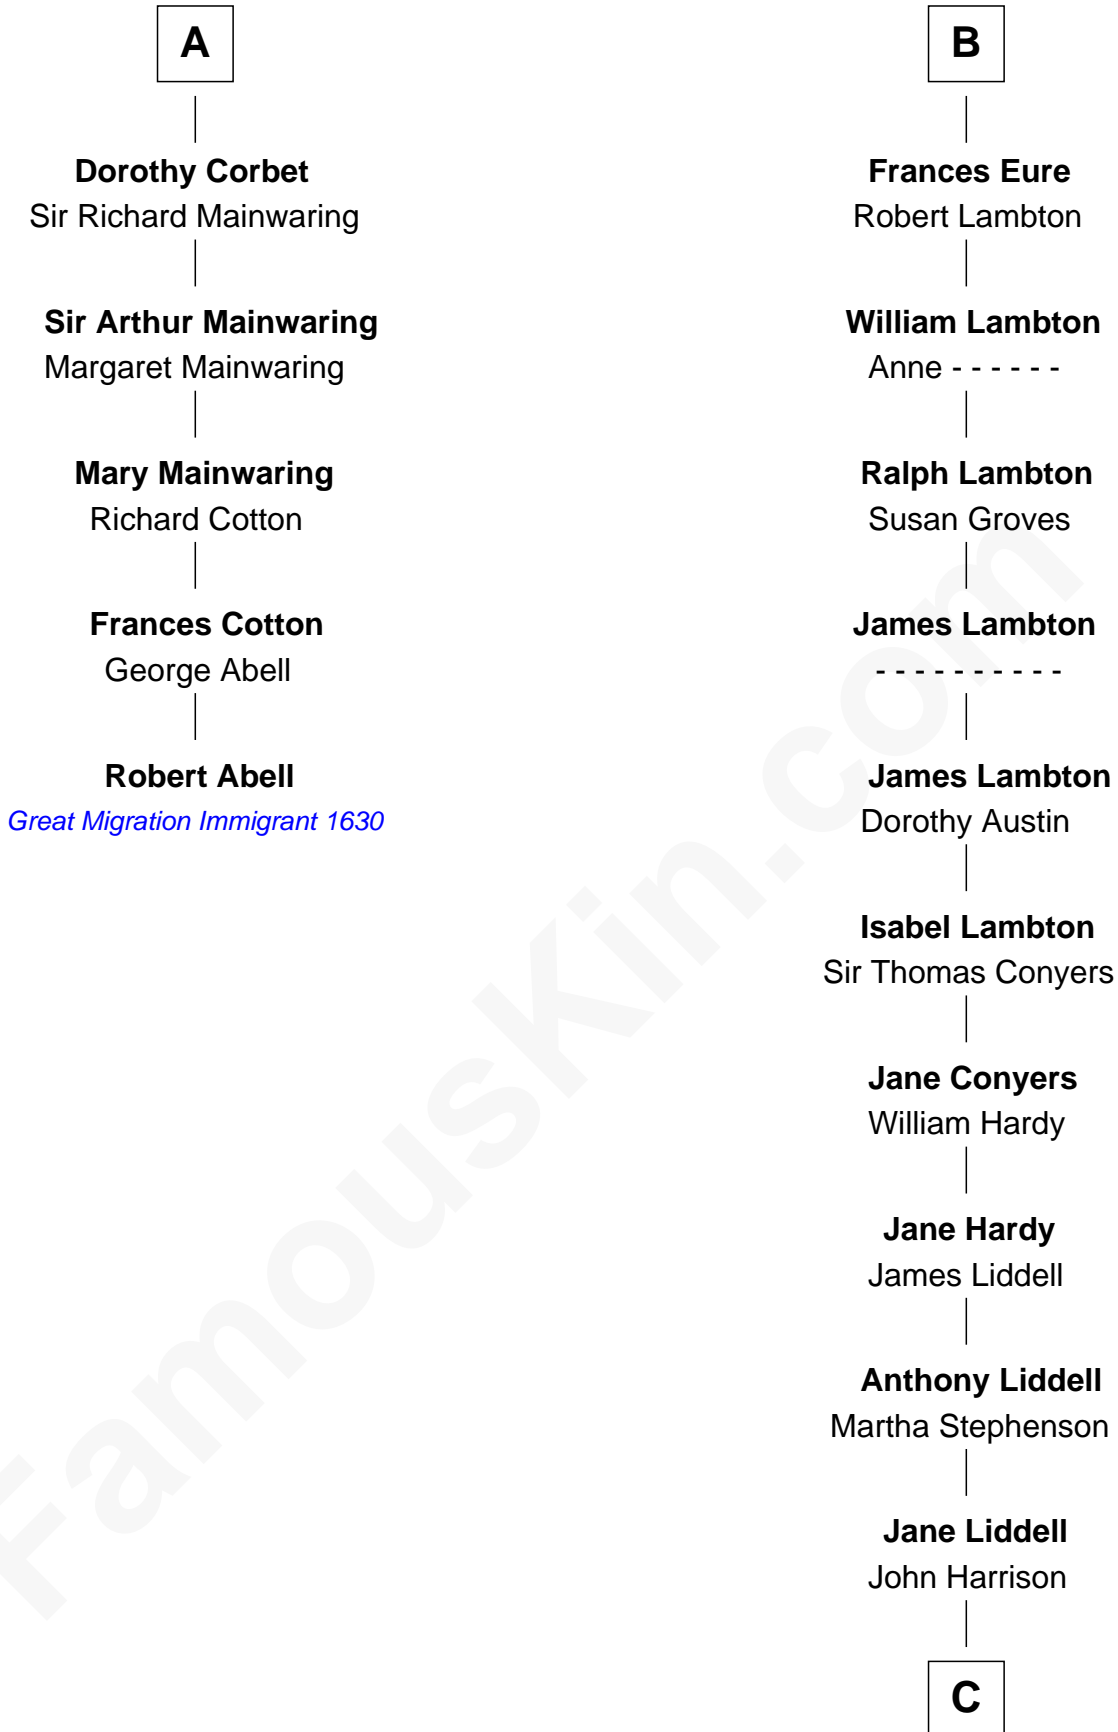

FamousKin.com Relationship Chart of

Robert Abell

(c1605 - 1663) *Great Migration Immigrant 1630*

11th cousin 10 times removed of

Catherine Middleton

Princess of Wales

Edmund Fitzalan

Alice de Warenne

C

John Harrison

Jane Hill

Thomas Harrison

Elizabeth Mary Temple

Dorothy Harrison

Ronald John James Goldsmith

Carole Elizabeth Goldsmith