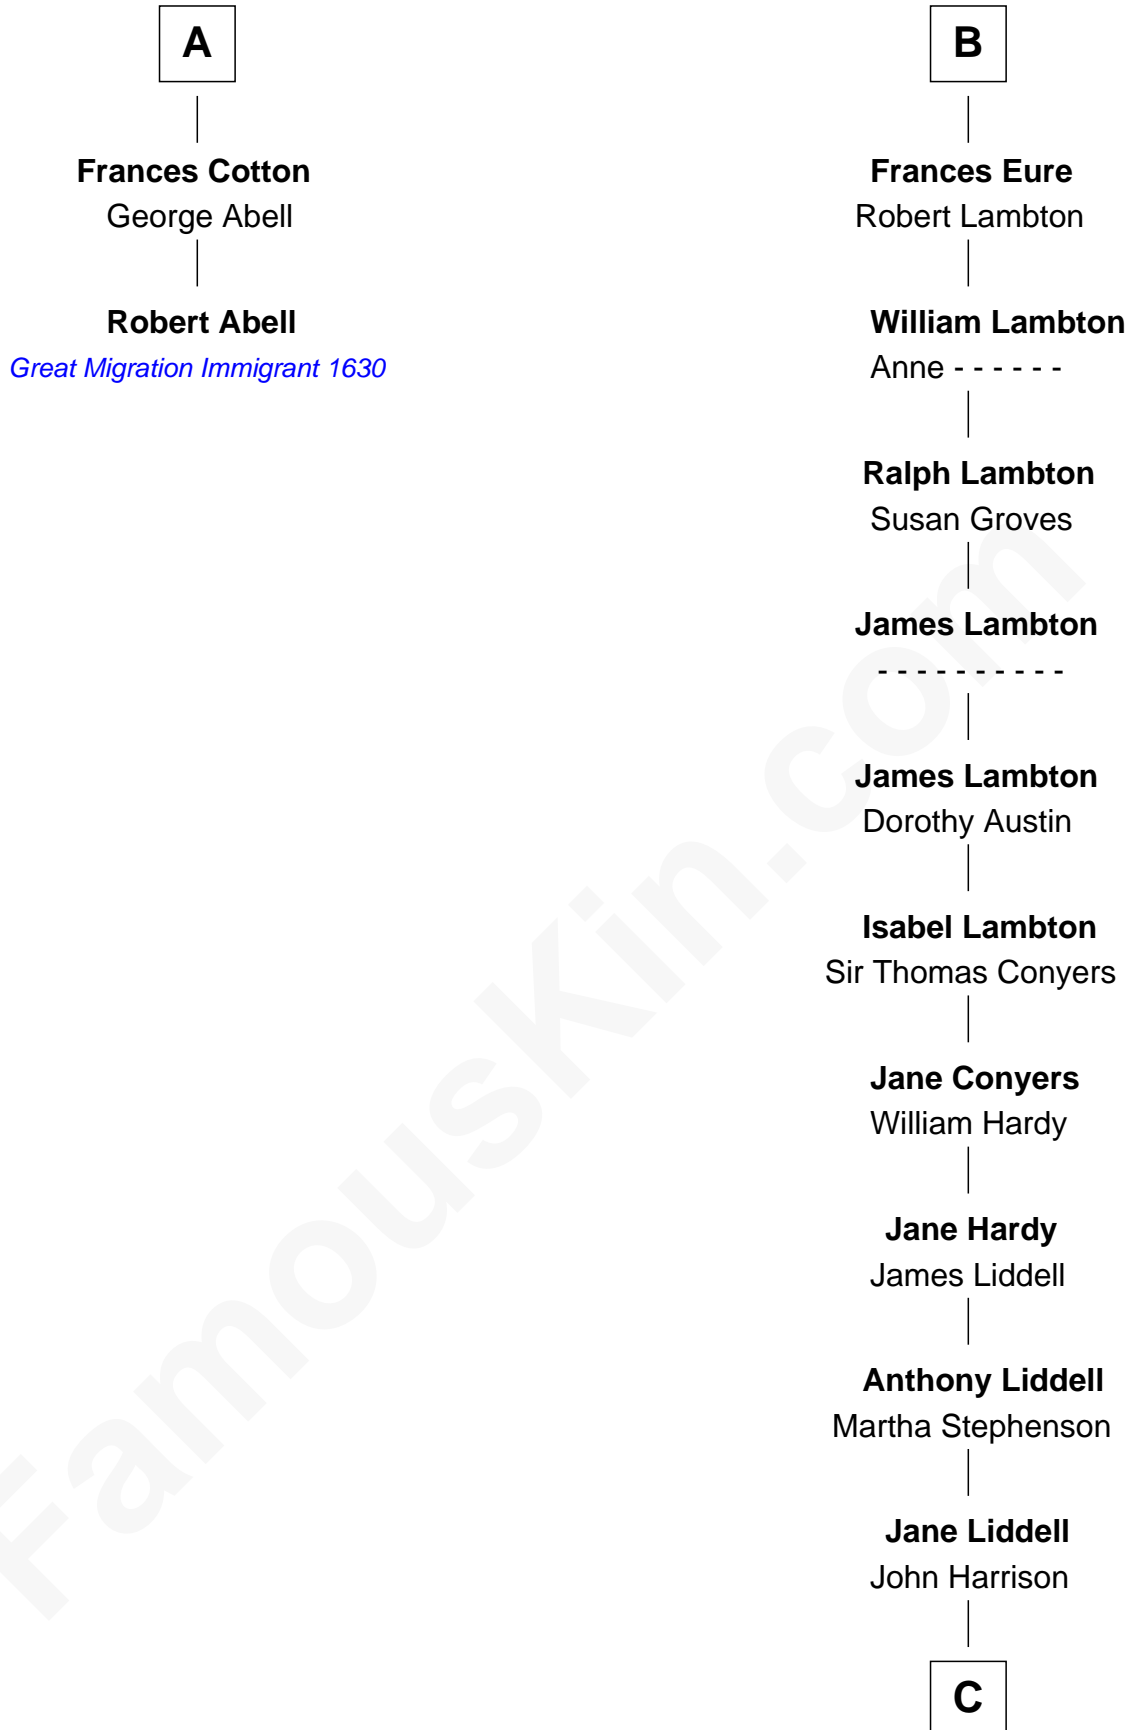

FamousKin.com Relationship Chart of

Robert Abell

(c1605 - 1663) *Great Migration Immigrant 1630*

8th cousin 13 times removed of

Catherine Middleton

Princess of Wales

Sir Philip le Despencer

Elizabeth - - - - -

C

John Harrison

Jane Hill

Thomas Harrison

Elizabeth Mary Temple

Dorothy Harrison

Ronald John James Goldsmith

Carole Elizabeth Goldsmith