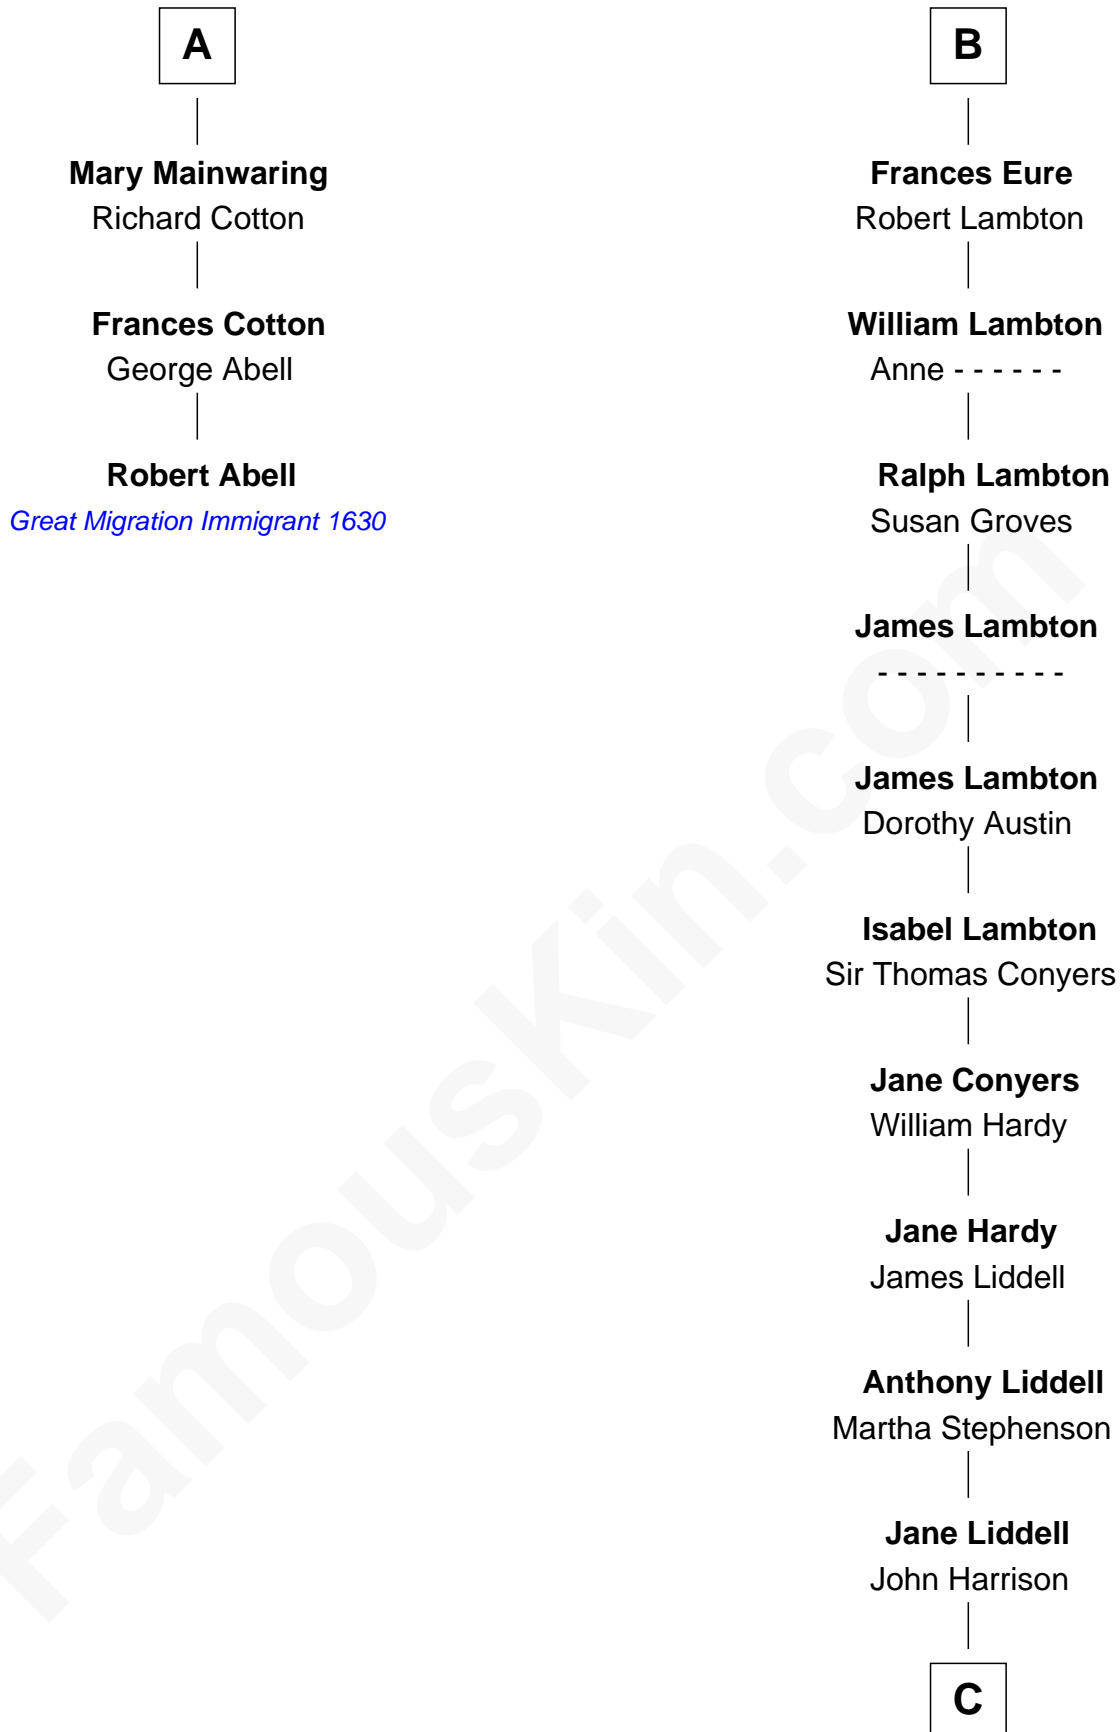

FamousKin.com Relationship Chart of

Robert Abell

(c1605 - 1663) Great Migration Immigrant 1630

9th cousin 12 times removed of

Catherine Middleton

Princess of Wales

John de Welles

Maud de Roos

C

John Harrison

Jane Hill

Thomas Harrison

Elizabeth Mary Temple

Dorothy Harrison

Ronald John James Goldsmith

Carole Elizabeth Goldsmith