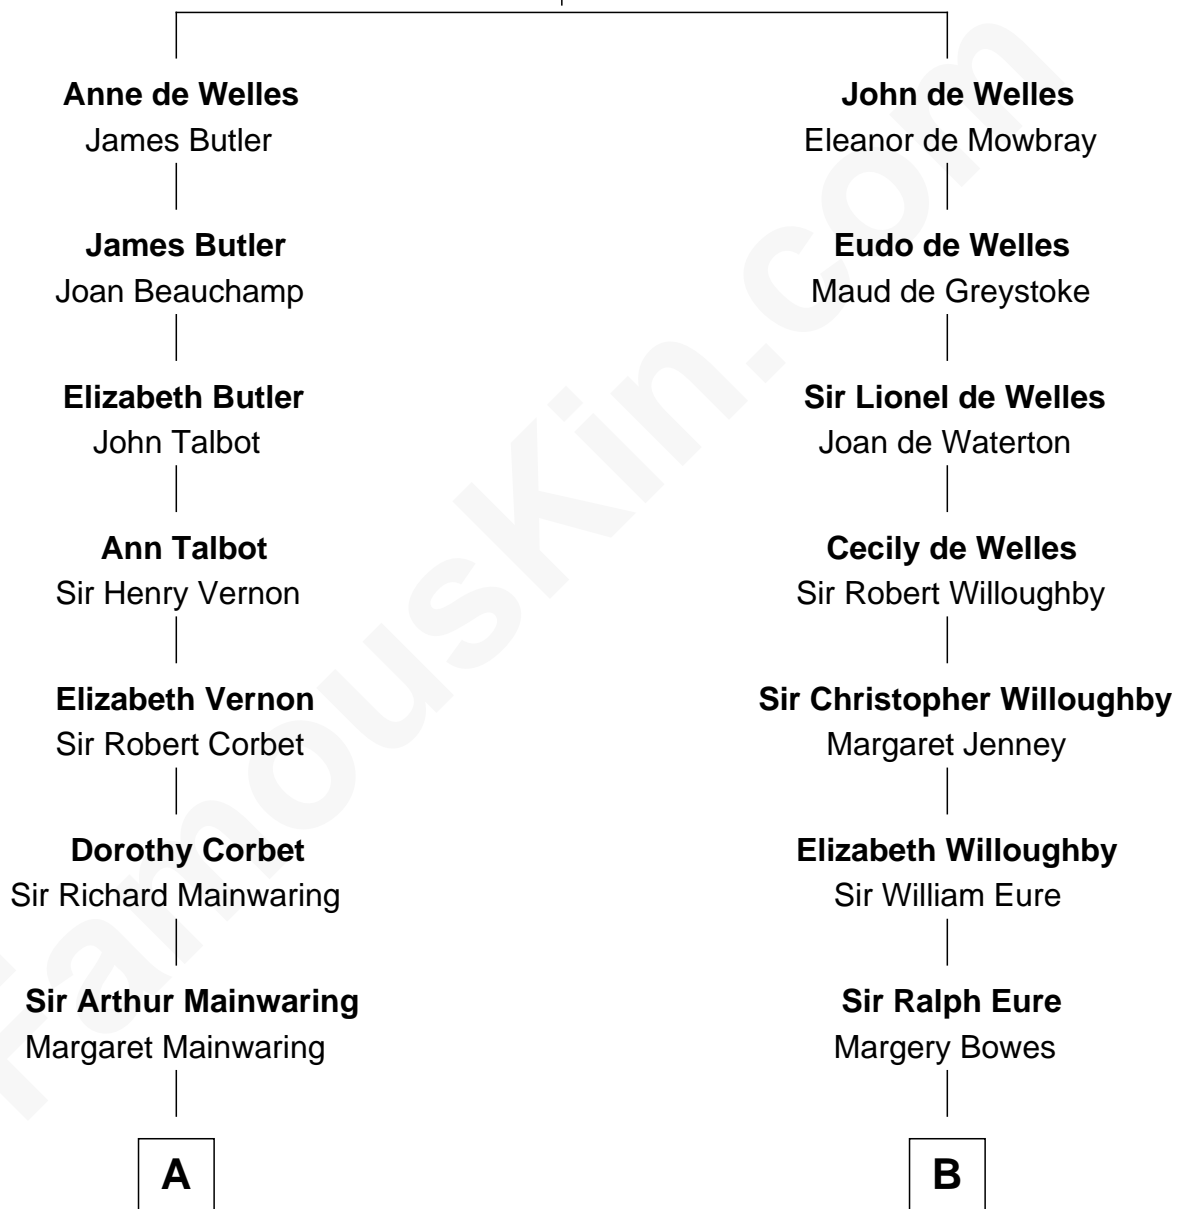

FamousKin.com Relationship Chart of

Robert Abell

(c1605 - 1663) Great Migration Immigrant 1630

9th cousin 12 times removed of

Catherine Middleton

Princess of Wales

John de Welles

Maud de Roos

C

John Harrison

Jane Hill

Thomas Harrison

Elizabeth Mary Temple

Dorothy Harrison

Ronald John James Goldsmith

Carole Elizabeth Goldsmith

Michael Francis Middleton

Catherine Middleton

Princess of Wales