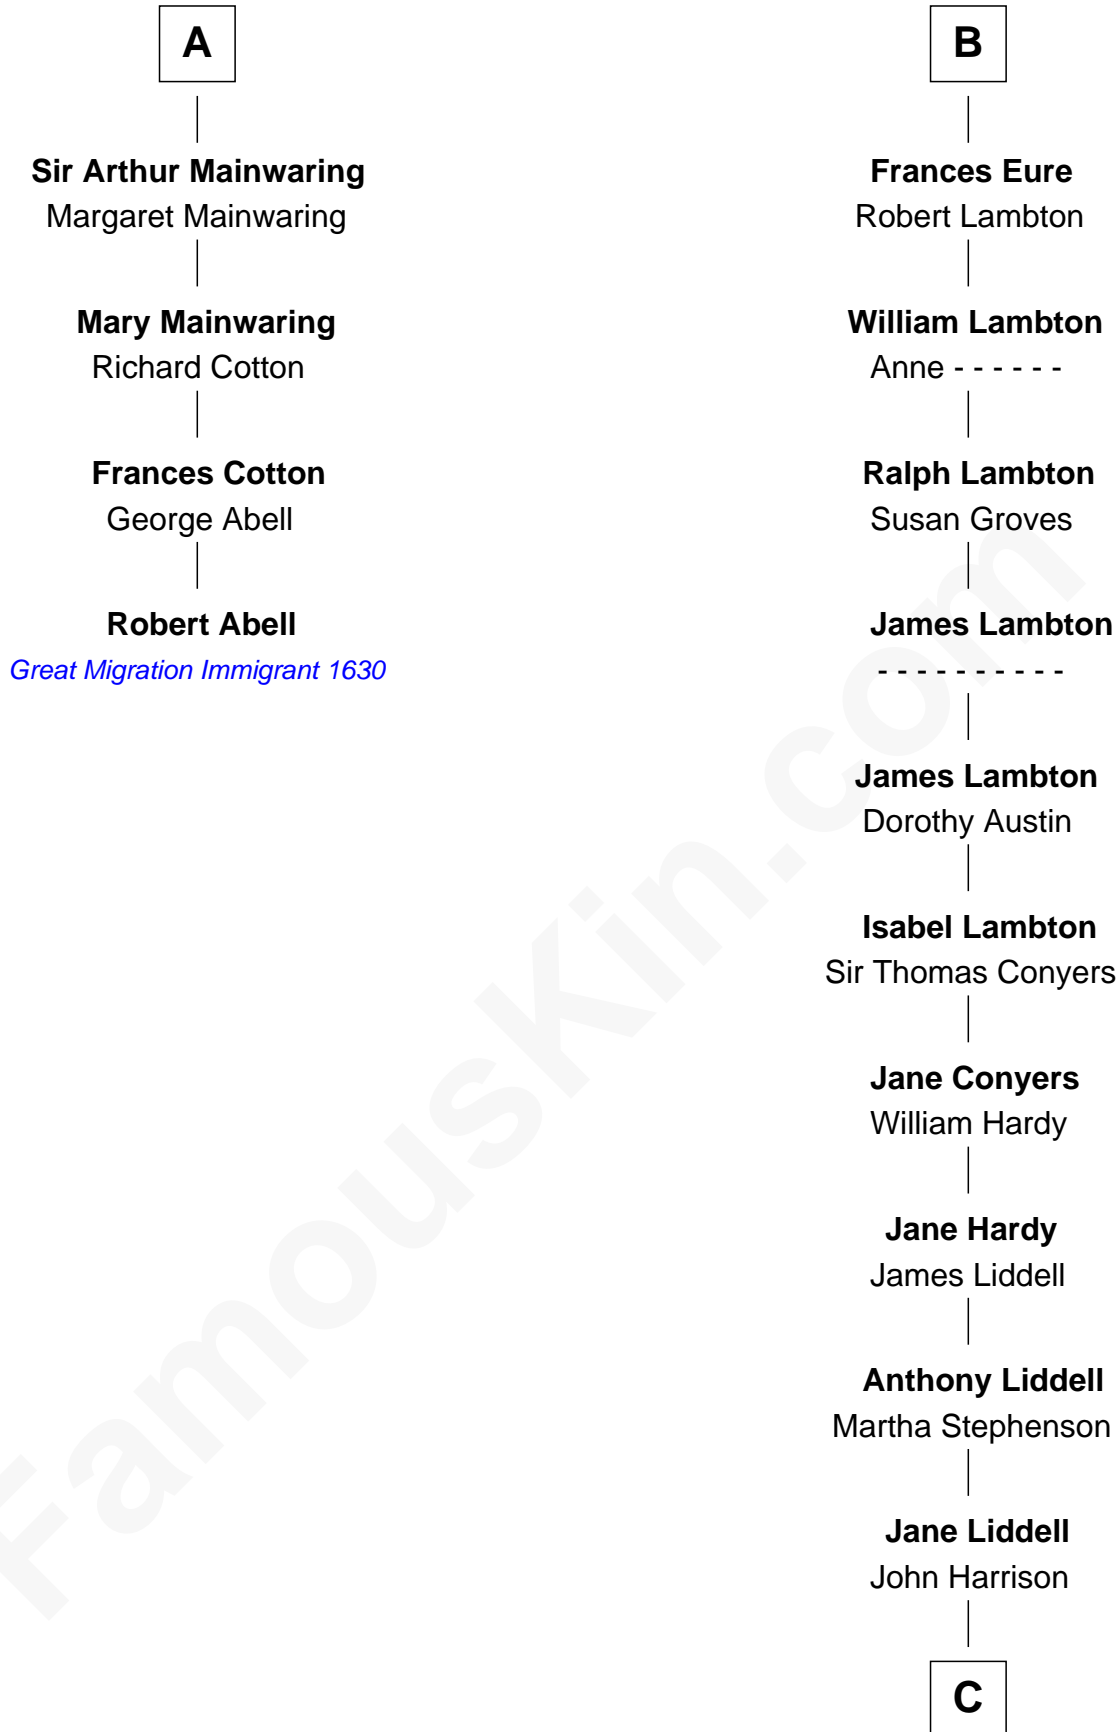

FamousKin.com Relationship Chart of

Robert Abell

(c1605 - 1663) Great Migration Immigrant 1630

10th cousin 11 times removed of

Catherine Middleton

Princess of Wales

John de Mowbray
Elizabeth de Segrave

C

John Harrison

Jane Hill

Thomas Harrison

Elizabeth Mary Temple

Dorothy Harrison

Ronald John James Goldsmith

Carole Elizabeth Goldsmith

Michael Francis Middleton