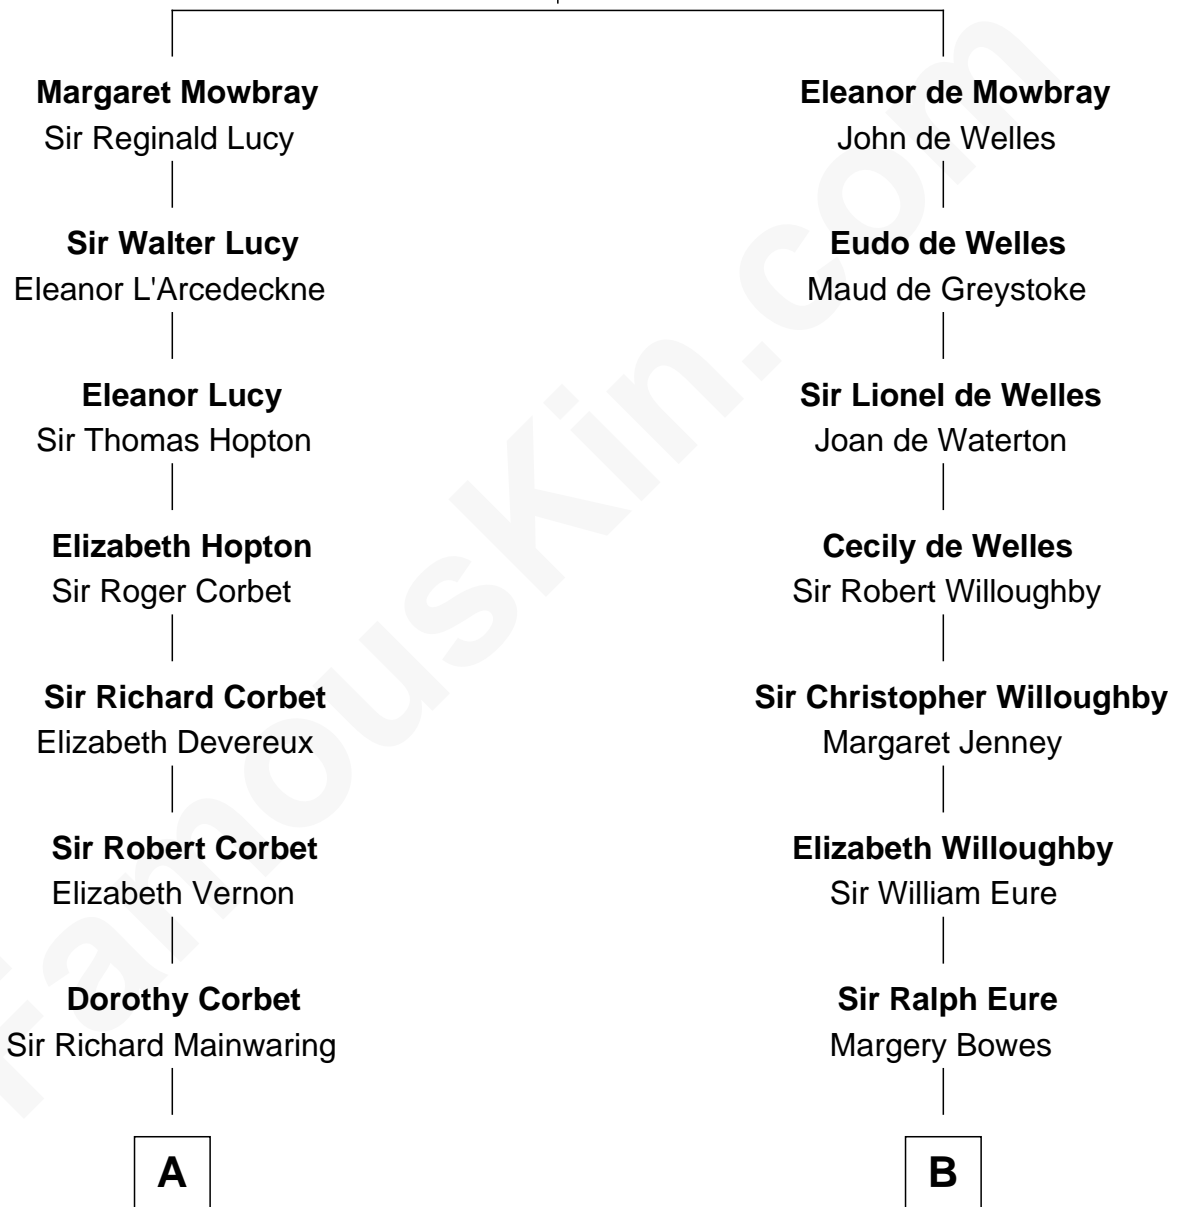

FamousKin.com Relationship Chart of

Robert Abell

(c1605 - 1663) Great Migration Immigrant 1630

10th cousin 11 times removed of

Catherine Middleton

Princess of Wales

John de Mowbray
Elizabeth de Segrave

C

John Harrison

Jane Hill

Thomas Harrison

Elizabeth Mary Temple

Dorothy Harrison

Ronald John James Goldsmith

Carole Elizabeth Goldsmith

Michael Francis Middleton