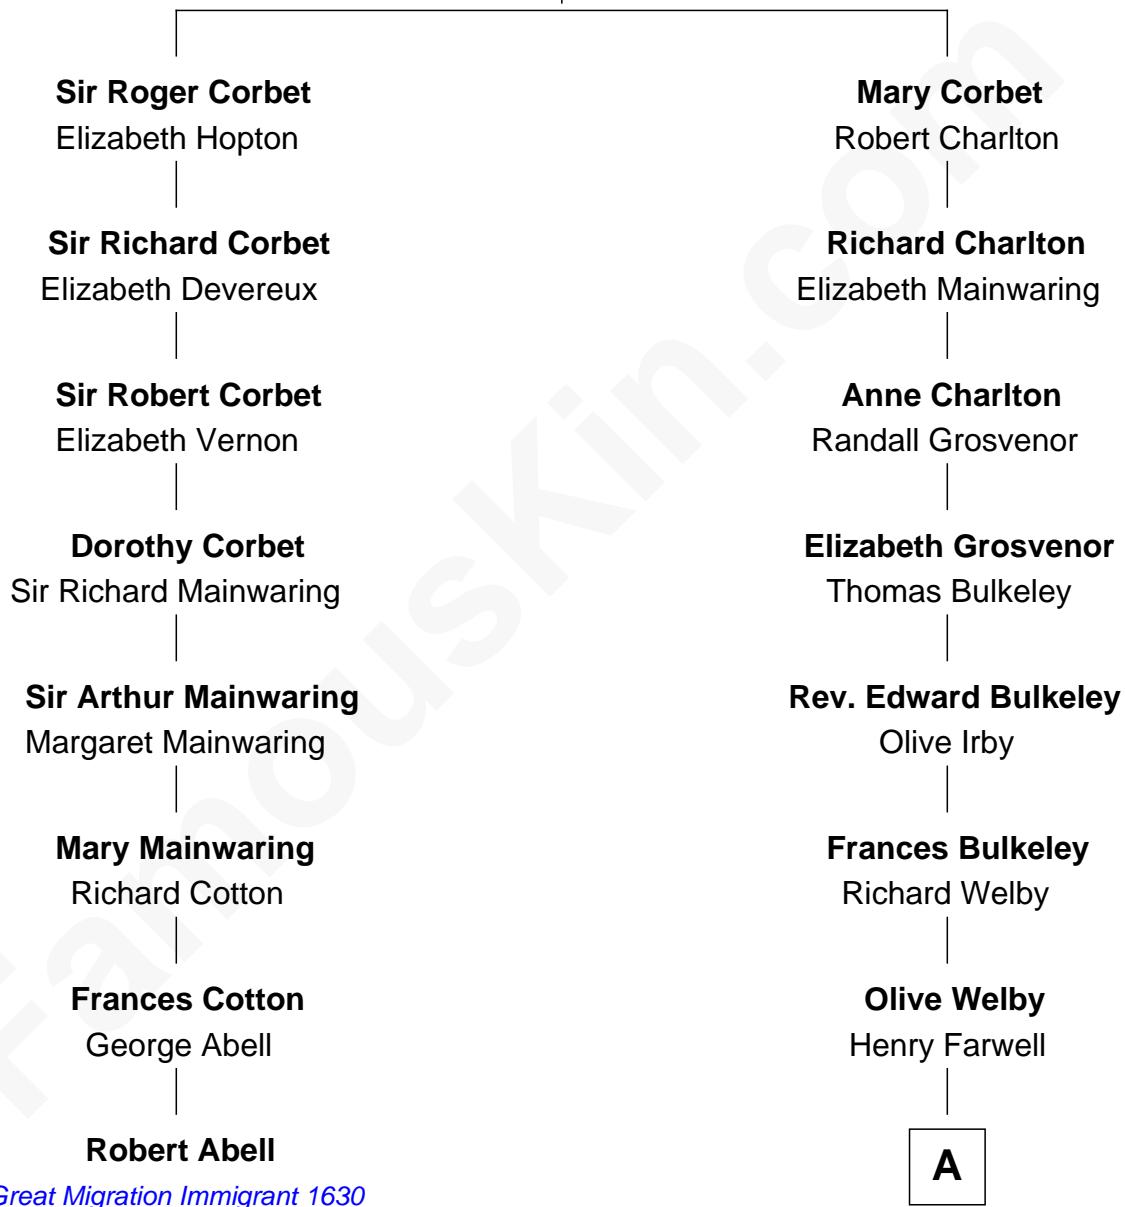

FamousKin.com

Relationship Chart of

Robert Abell

(c1605 - 1663) *Great Migration Immigrant 1630*

7th cousin 6 times removed of

William Rufus Day

36th U.S. Secretary of State

Sir Robert Corbet

Margaret - - - - -

A

—
Olive Farwell

Benjamin Spalding

—
Edward Spalding

Mary Adams

—
Ebenezer Spalding

Mary Fassett