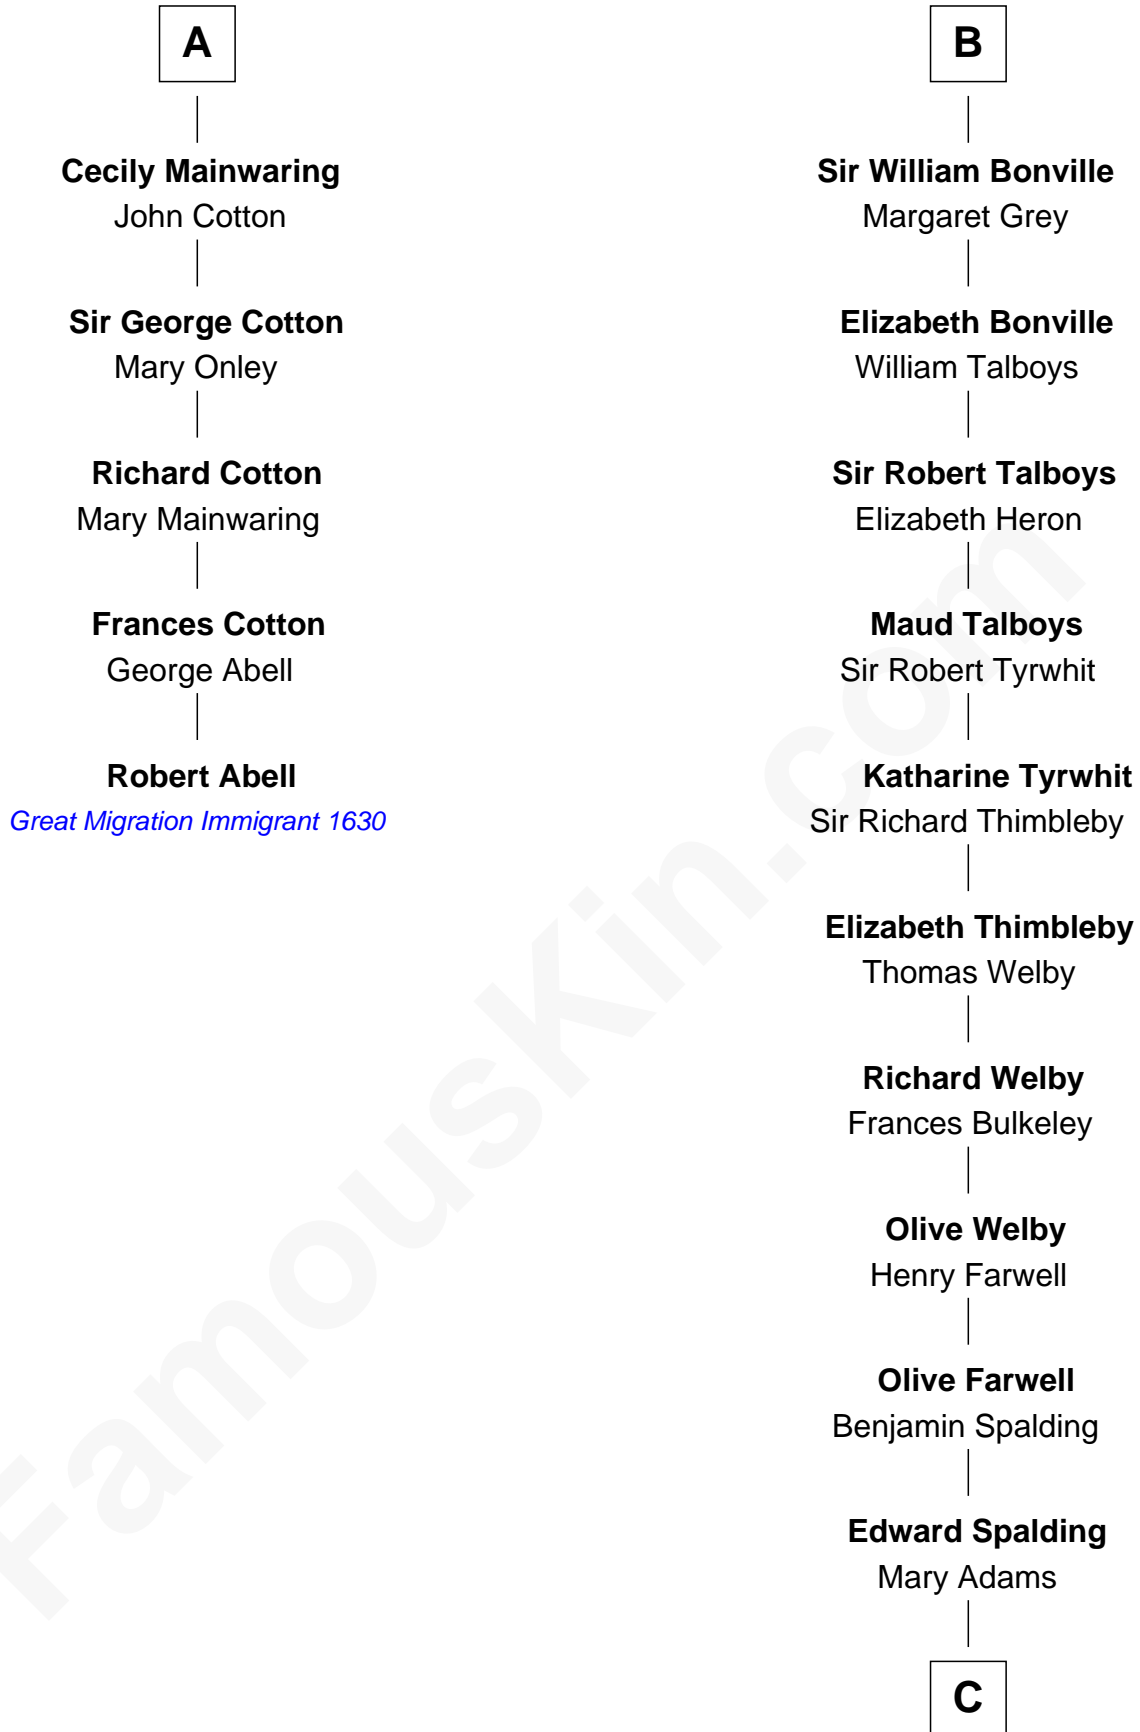

FamousKin.com

Relationship Chart of

Robert Abell

(c1605 - 1663) Great Migration Immigrant 1630

11th cousin 10 times removed of

William Rufus Day

36th U.S. Secretary of State

C

Ebenezer Spalding

Mary Fassett

Dr. Rufus Spalding

Lydia Paine

Rufus Paine Spalding

Lucretia A. Swift

Emily Swift Spalding

Luther Day