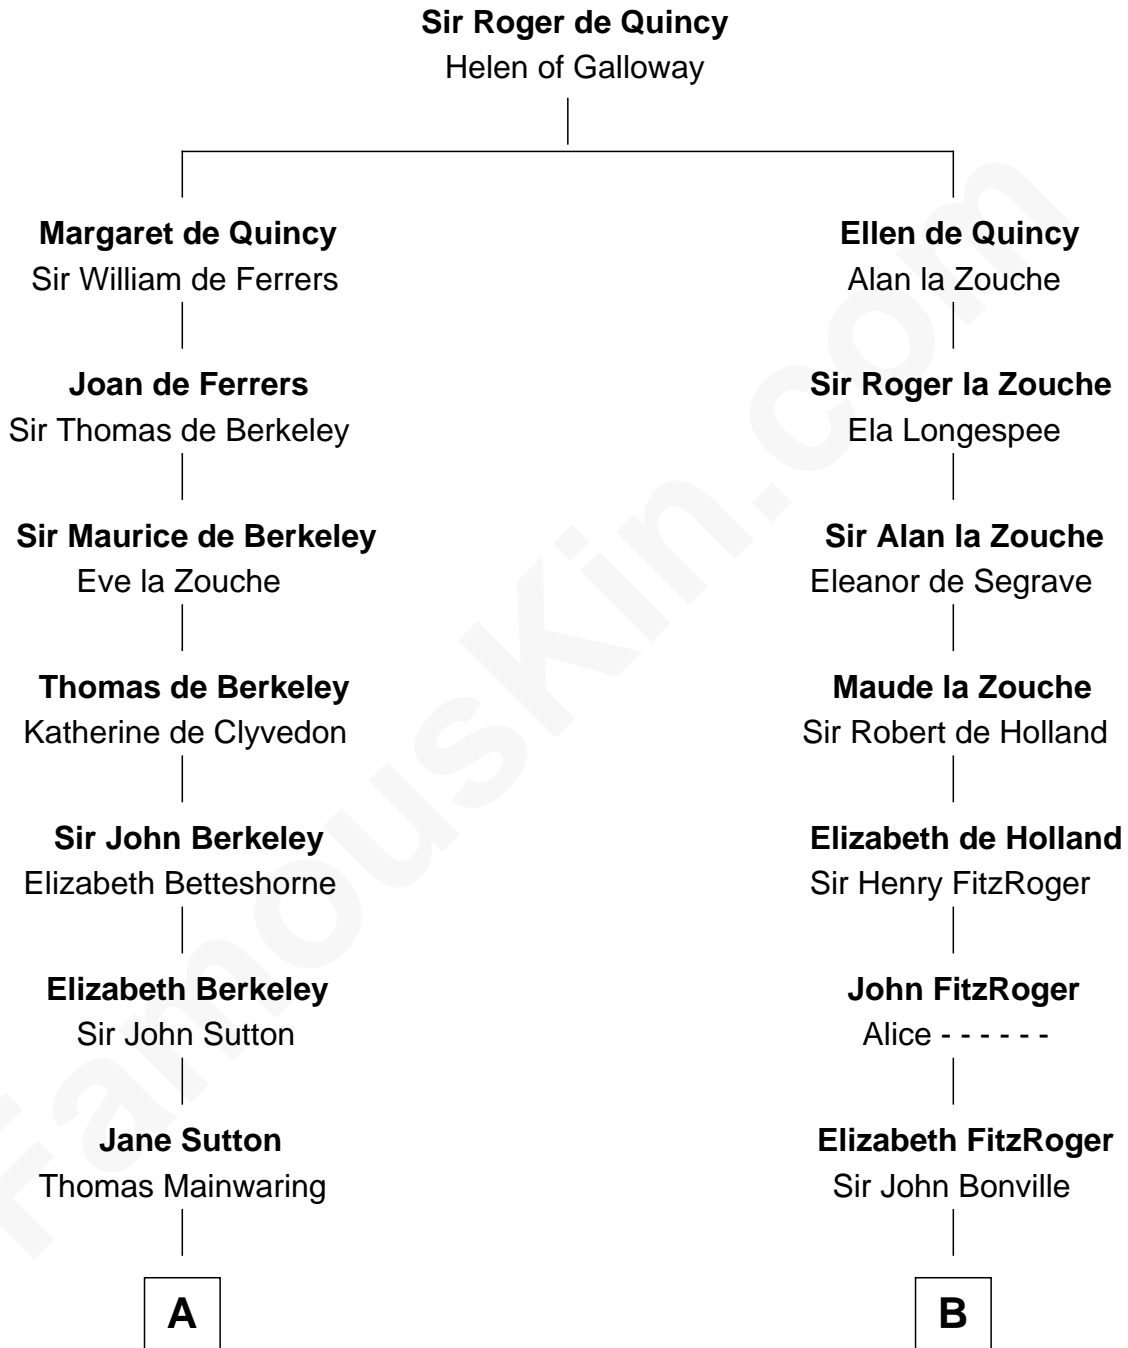

FamousKin.com

Relationship Chart of

Robert Abell

(c1605 - 1663) Great Migration Immigrant 1630

11th cousin 10 times removed of

William Rufus Day

36th U.S. Secretary of State

C

Ebenezer Spalding

Mary Fassett

Dr. Rufus Spalding

Lydia Paine

Rufus Paine Spalding

Lucretia A. Swift

Emily Swift Spalding

Luther Day