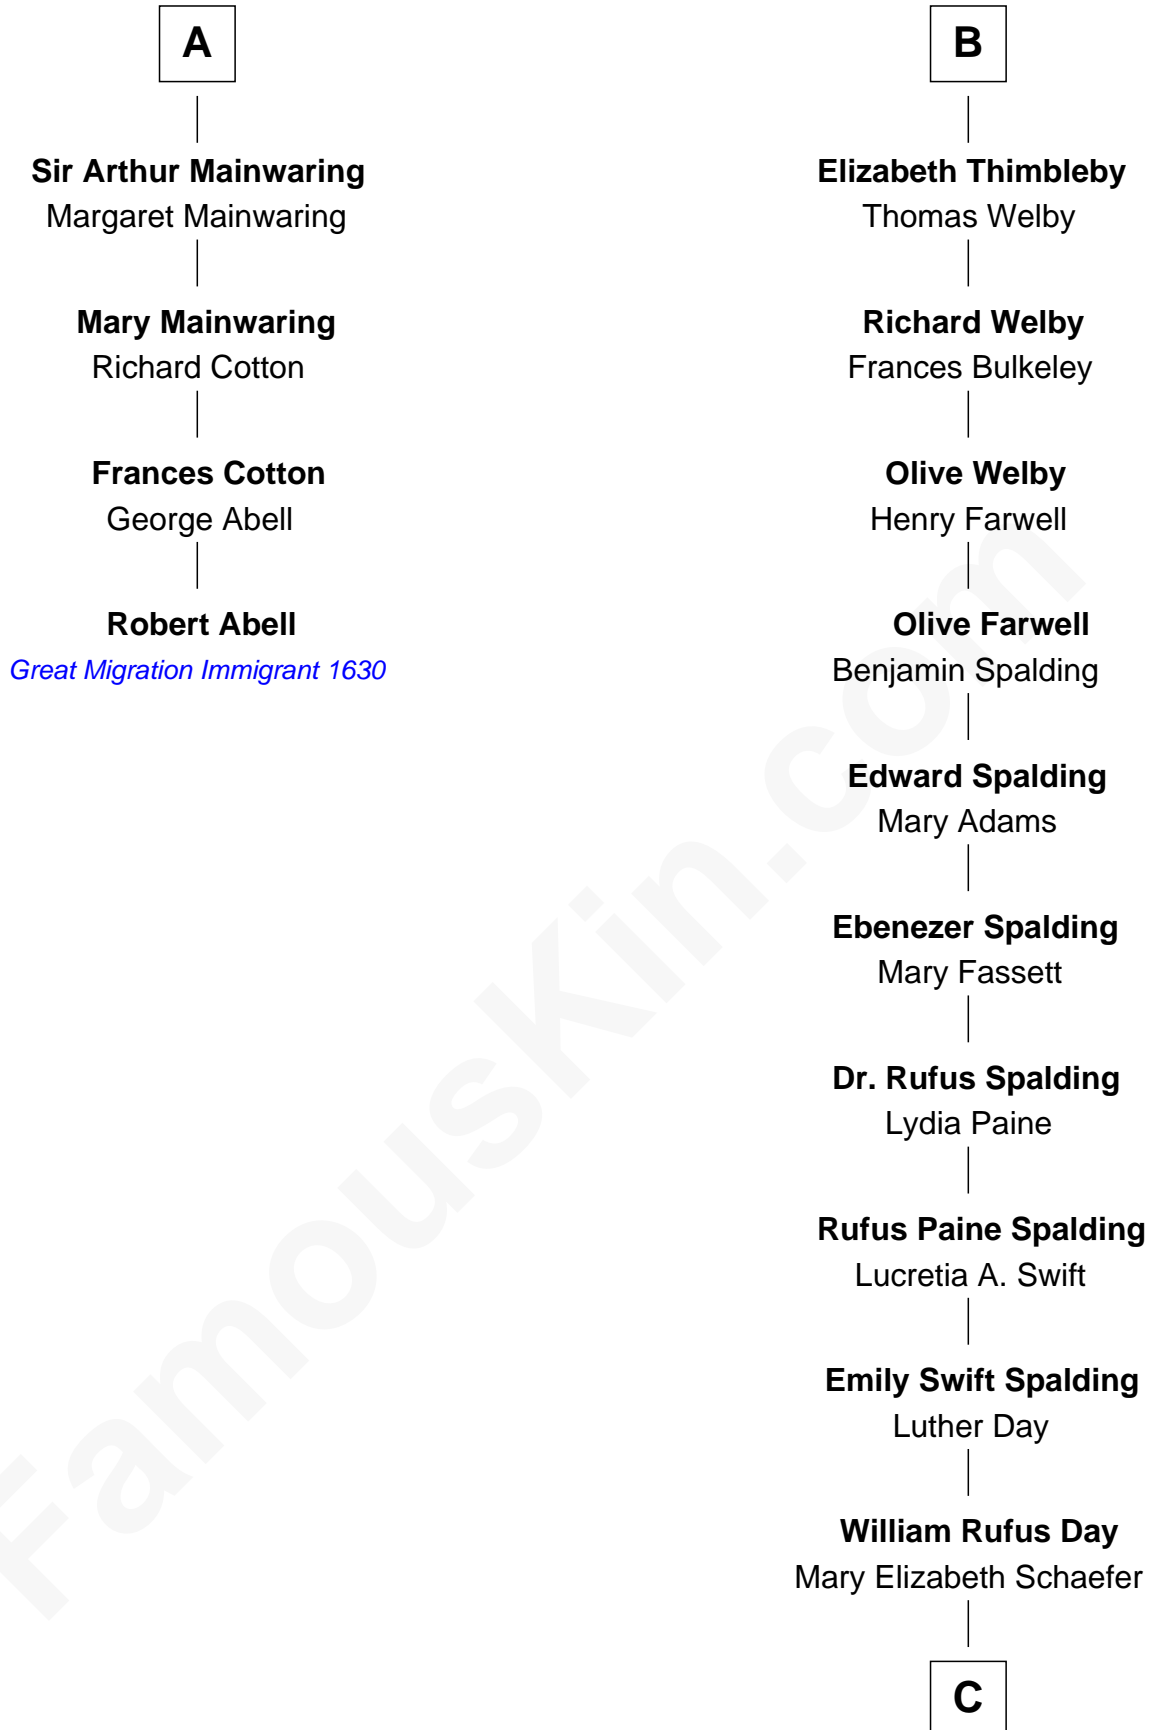

FamousKin.com Relationship Chart of

Robert Abell

(c1605 - 1663) Great Migration Immigrant 1630

10th cousin 10 times removed of

Anna Gunn

TV and Movie Actress

Sir William de Ros
Margery de Badlesmere

C

—
Luther N. Day

Ida McKinley Barber

—
Ida McKinley Day

Clemens Earl Gunn

—
Clemens Earl Gunn

Sharon Anna Kathryn Peters

—
Anna Gunn

TV and Movie Actress