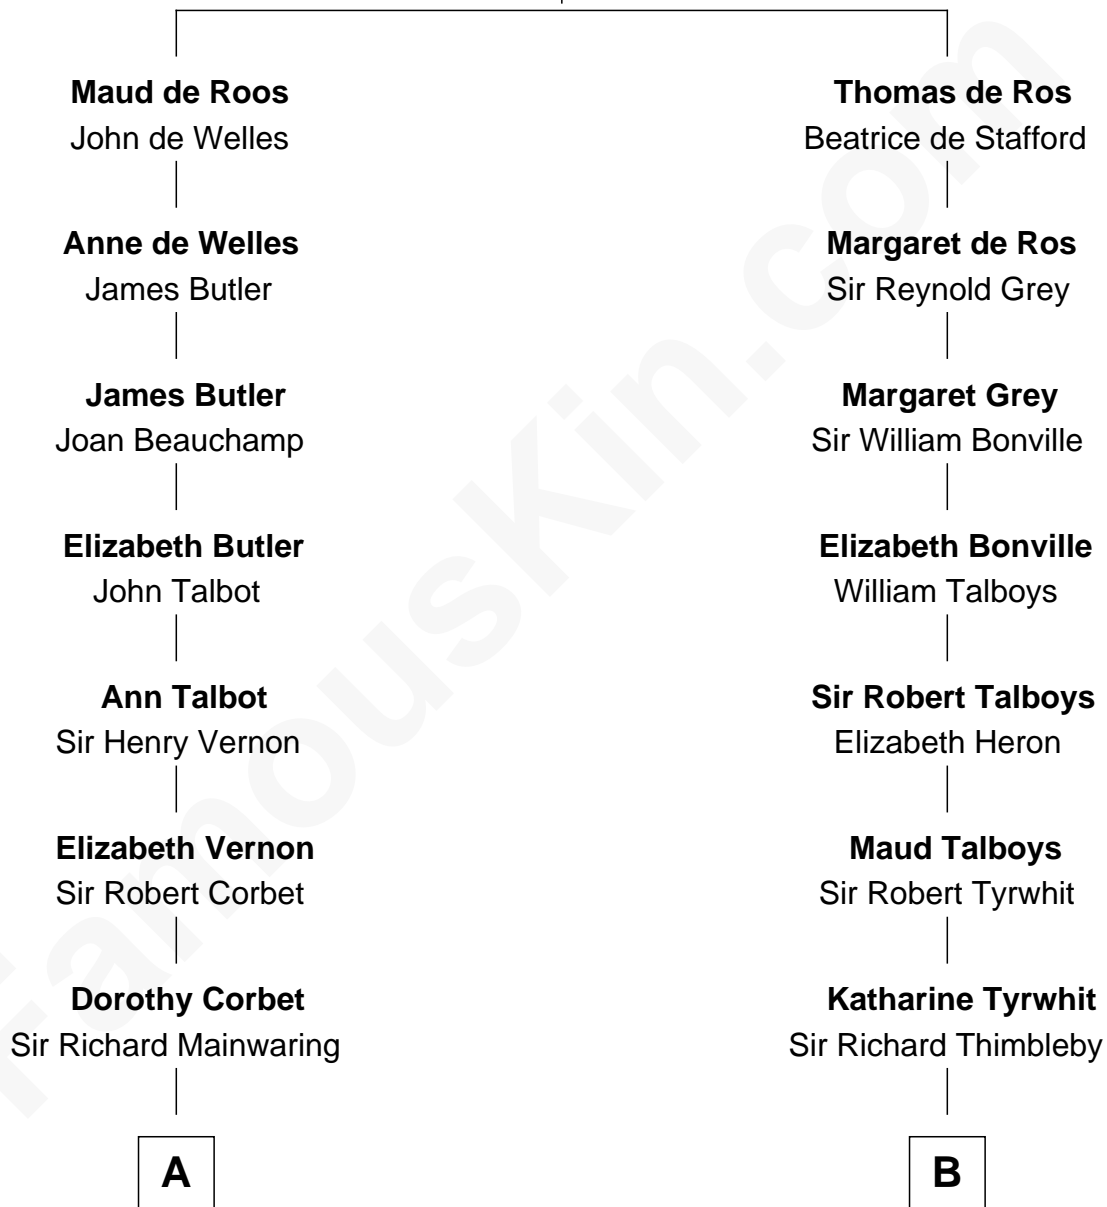

FamousKin.com Relationship Chart of

Robert Abell

(c1605 - 1663) Great Migration Immigrant 1630

10th cousin 10 times removed of

Anna Gunn

TV and Movie Actress

Sir William de Ros
Margery de Badlesmere

C

—
Luther N. Day

Ida McKinley Barber

—
Ida McKinley Day

Clemens Earl Gunn

—
Clemens Earl Gunn

Sharon Anna Kathryn Peters

—
Anna Gunn

TV and Movie Actress