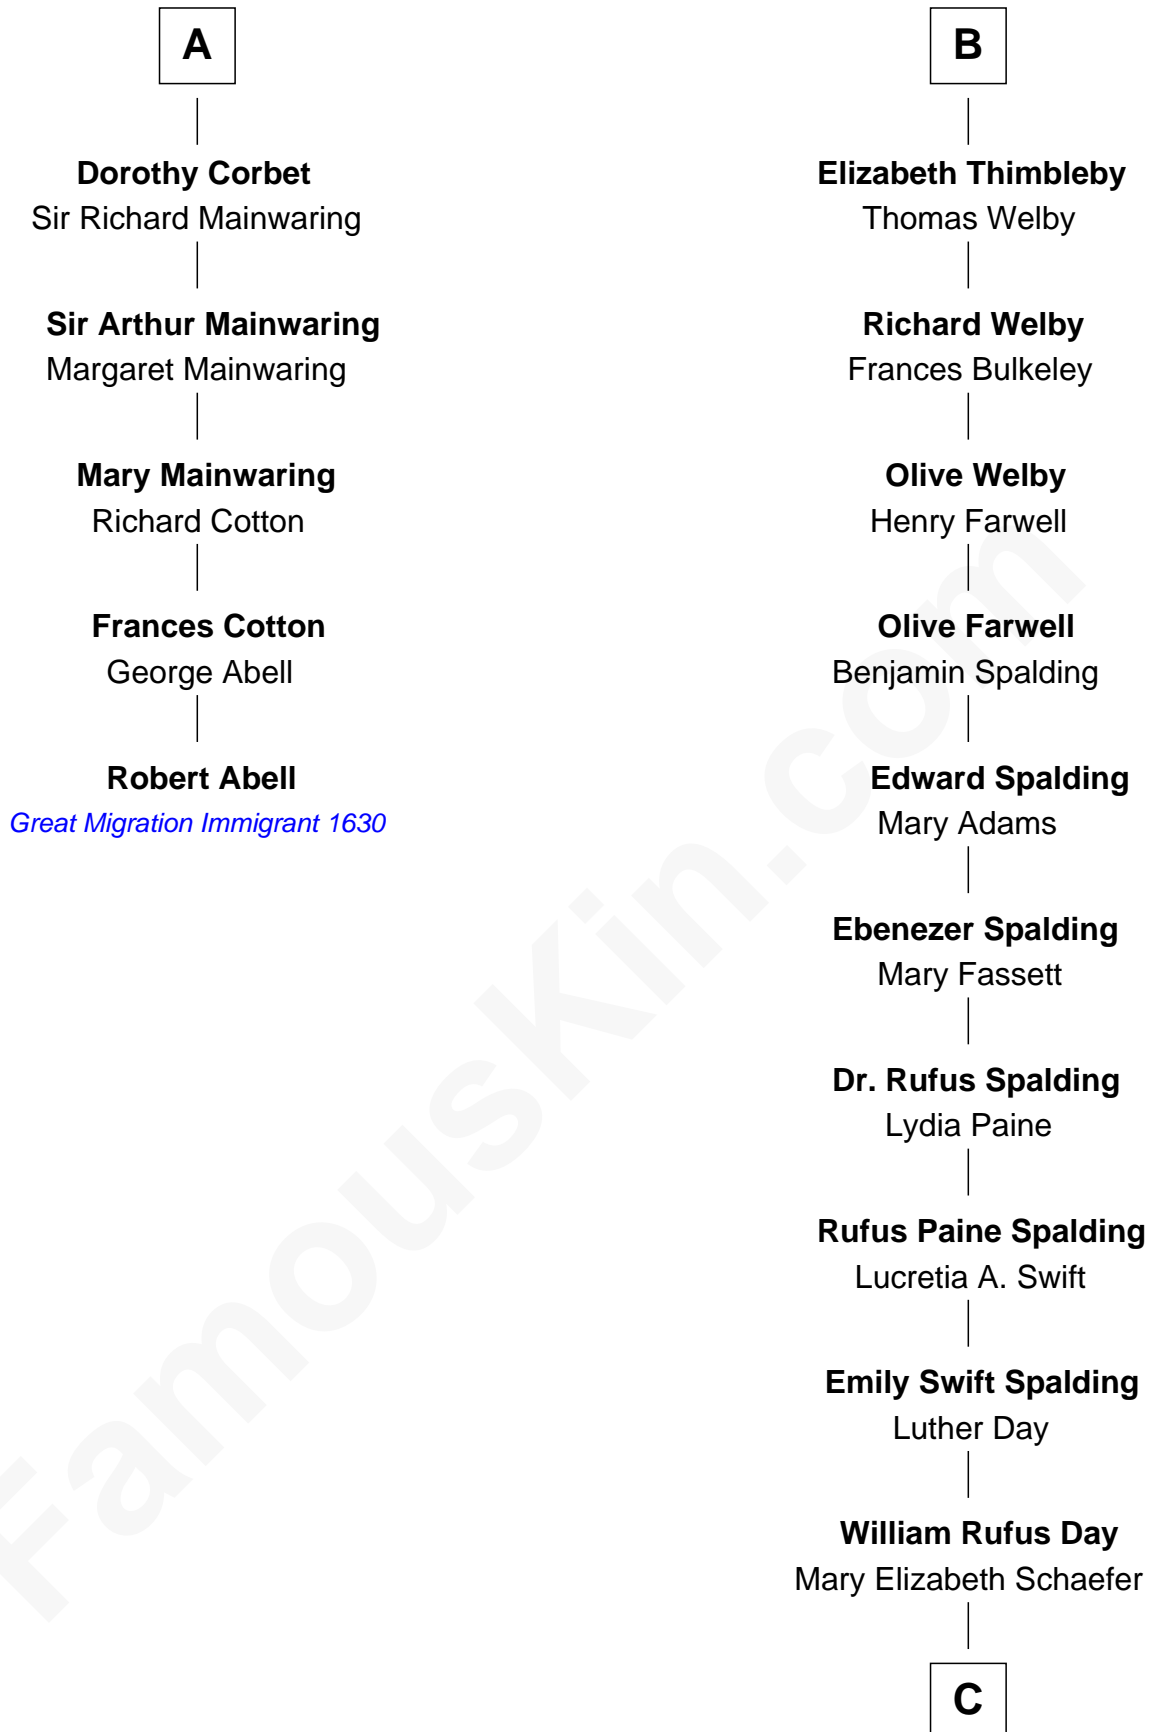

# FamousKin.com Relationship Chart of

**Robert Abell**

(c1605 - 1663) Great Migration Immigrant 1630

11th cousin 9 times removed of

**Anna Gunn**

TV and Movie Actress

**Ralph de Stafford**

Margaret de Audley

**C**

**Luther N. Day**

Ida McKinley Barber

**Ida McKinley Day**

Clemens Earl Gunn

**Clemens Earl Gunn**

Sharon Anna Kathryn Peters

**Anna Gunn**

*TV and Movie Actress*