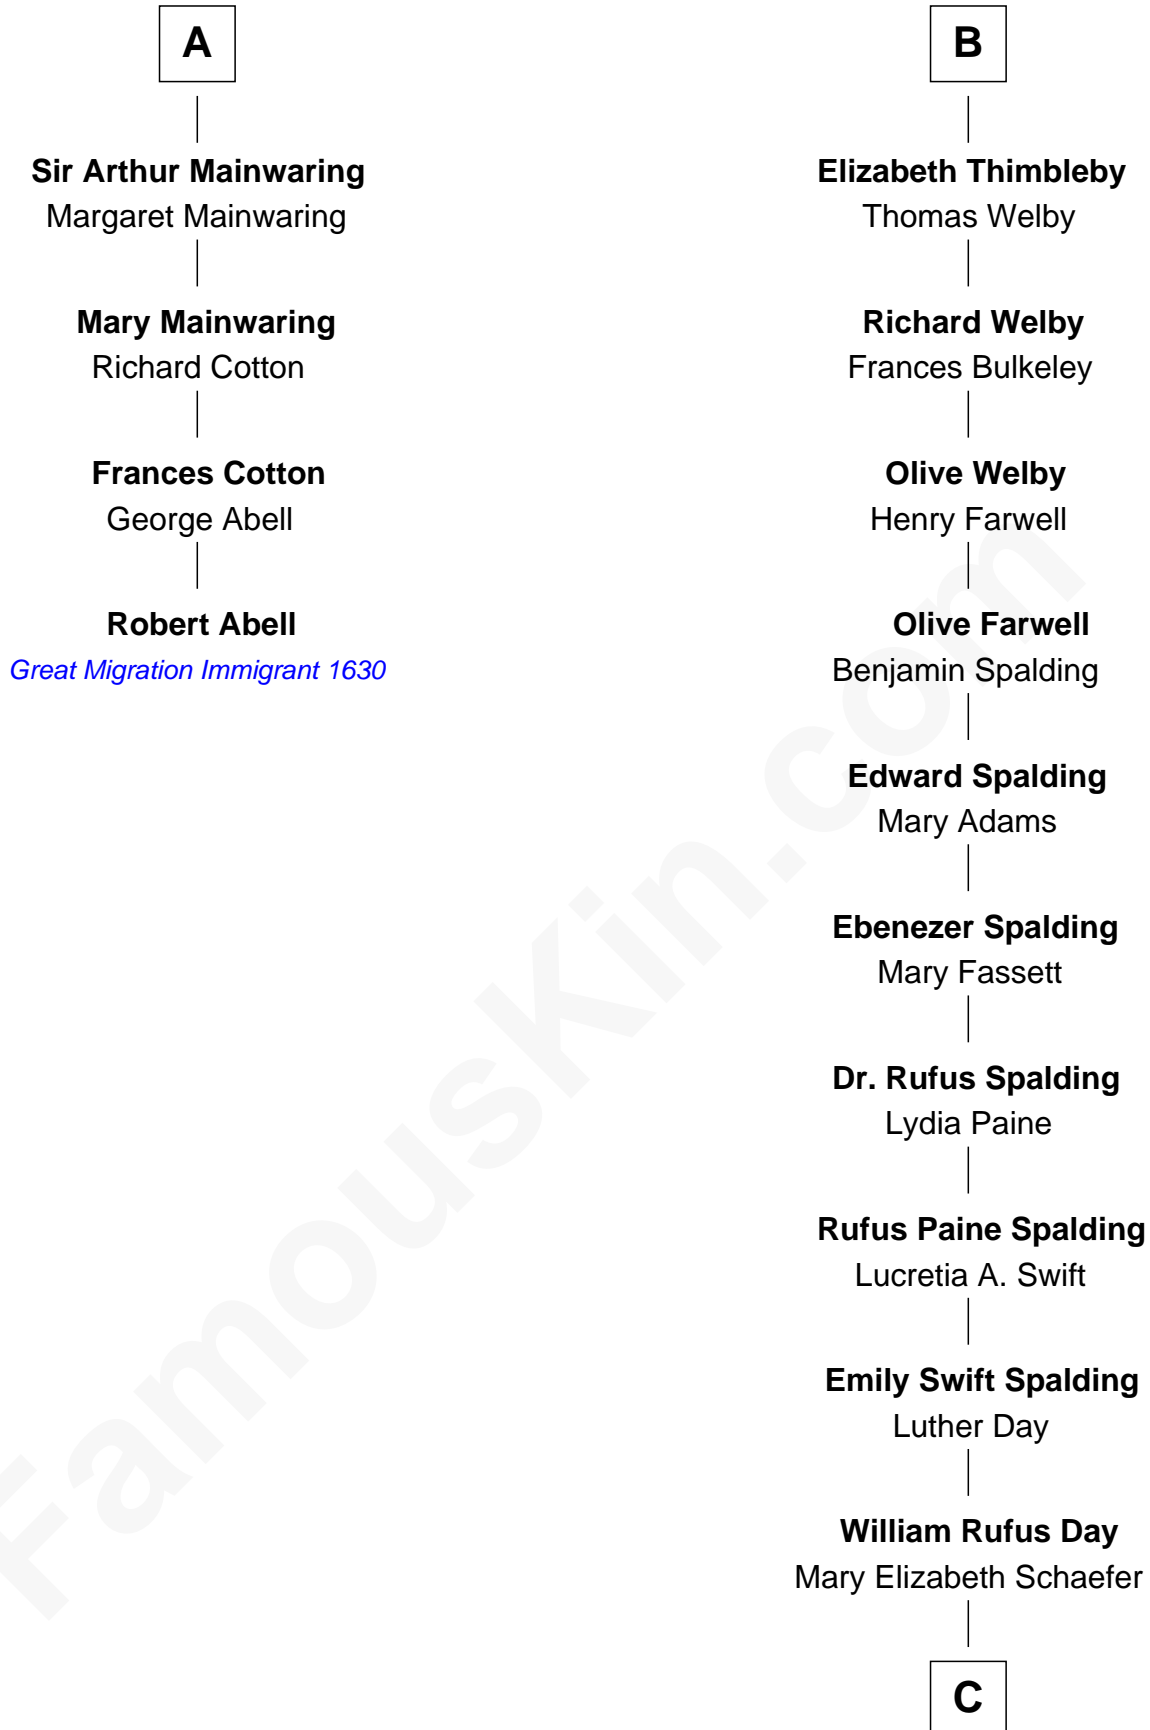

# FamousKin.com Relationship Chart of

**Robert Abell**

(c1605 - 1663) Great Migration Immigrant 1630

10th cousin 10 times removed of

**Anna Gunn**

TV and Movie Actress

**John de Mowbray**  
Elizabeth de Segrave

**C**

**Luther N. Day**

Ida McKinley Barber

**Ida McKinley Day**

Clemens Earl Gunn

**Clemens Earl Gunn**

Sharon Anna Kathryn Peters

**Anna Gunn**