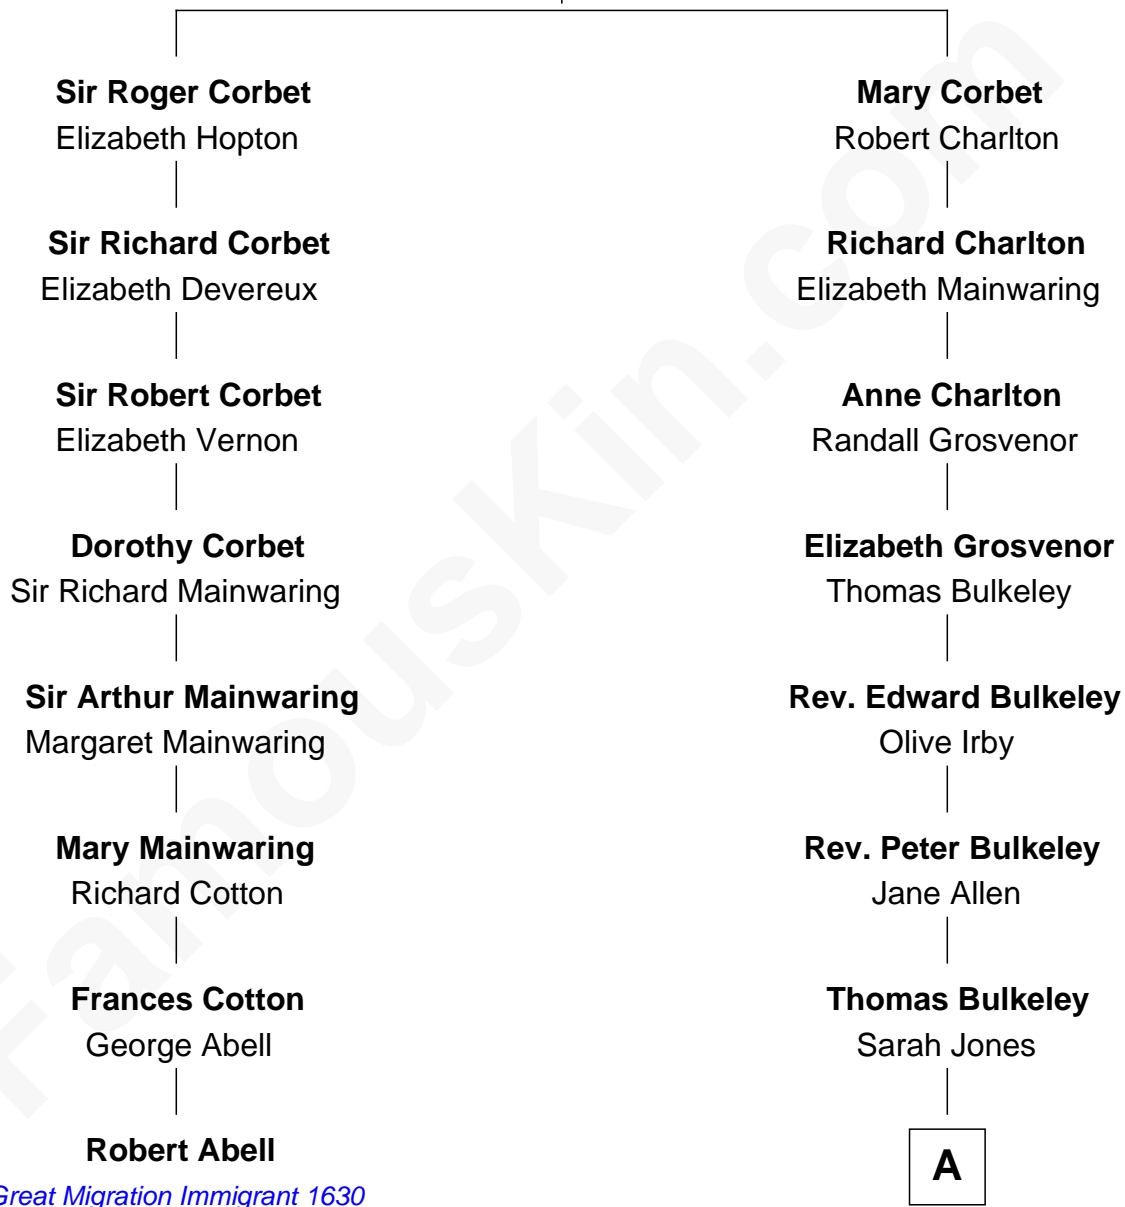

FamousKin.com Relationship Chart of

Robert Abell

(c1605 - 1663) *Great Migration Immigrant 1630*

7th cousin 10 times removed of

Harry Chapin

Singer and Songwriter

Sir Robert Corbet

Margaret - - - - -