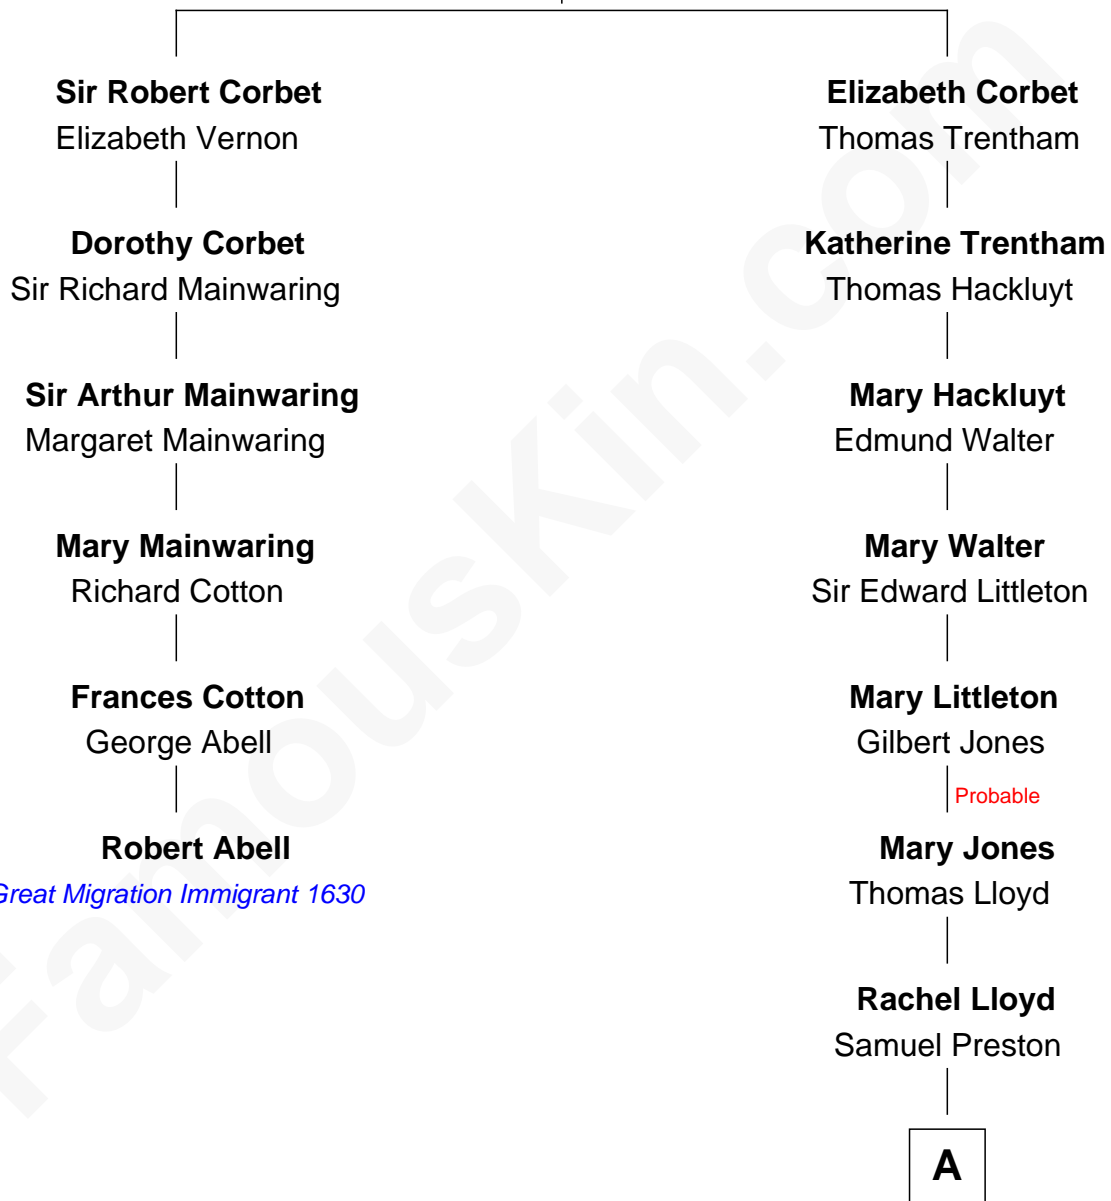

FamousKin.com

Relationship Chart of

Robert Abell

(c1605 - 1663) *Great Migration Immigrant 1630*

5th cousin 11 times removed of

Mary Chapin Carpenter
Singer and Songwriter

Sir Richard Corbet
Elizabeth Devereux

A

Hannah Preston
Samuel Carpenter

Preston Carpenter
Hannah Smith

Thomas Carpenter
Mary Tonkin

Edward Carpenter
Sarah Stratton

Dr. James Stratton Carpenter
Camilla Julia Sanderson

Dr. John Thomas Carpenter
Eliza Adelaide Hill