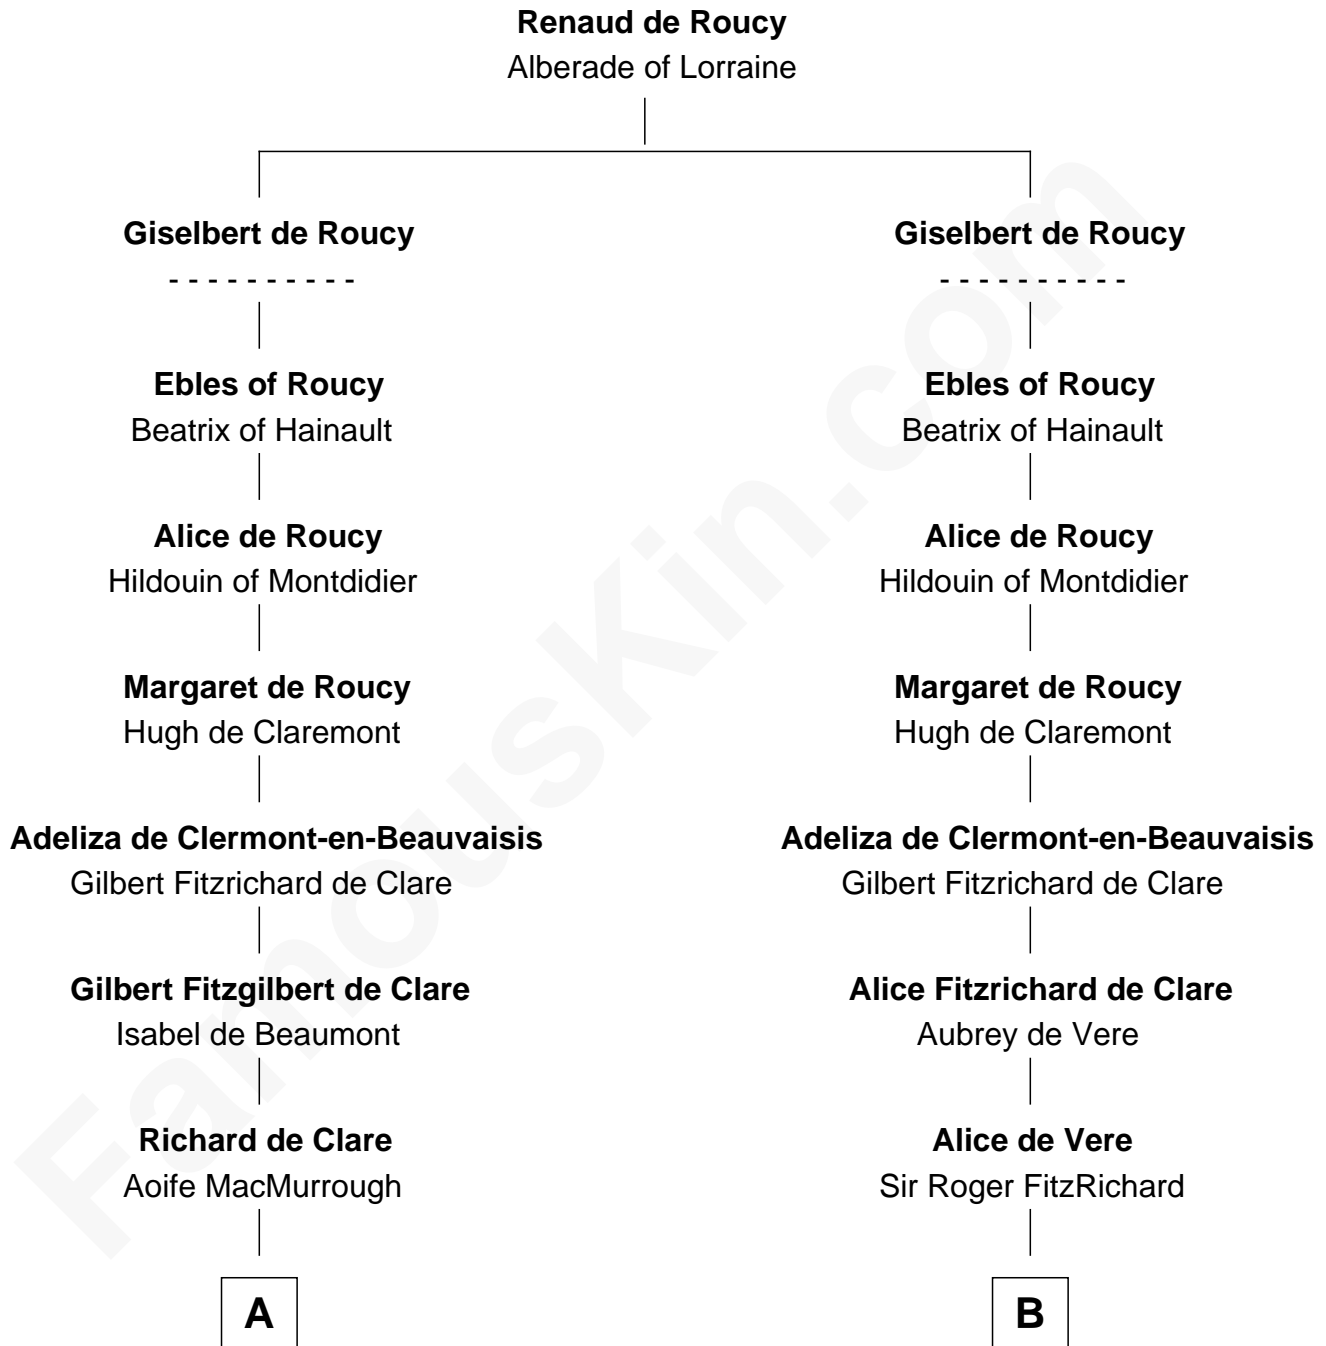

FamousKin.com Relationship Chart of Robert Abell

(c1605 - 1663) Great Migration Immigrant 1630

8th cousin 12 times removed of

John Fitz Robert
Magna Carta Surety

C

—
Sir George Cotton

Mary Onley

—
Richard Cotton

Mary Mainwaring

—
Frances Cotton

George Abell

—
Robert Abell

Great Migration Immigrant 1630

FamousKin.com