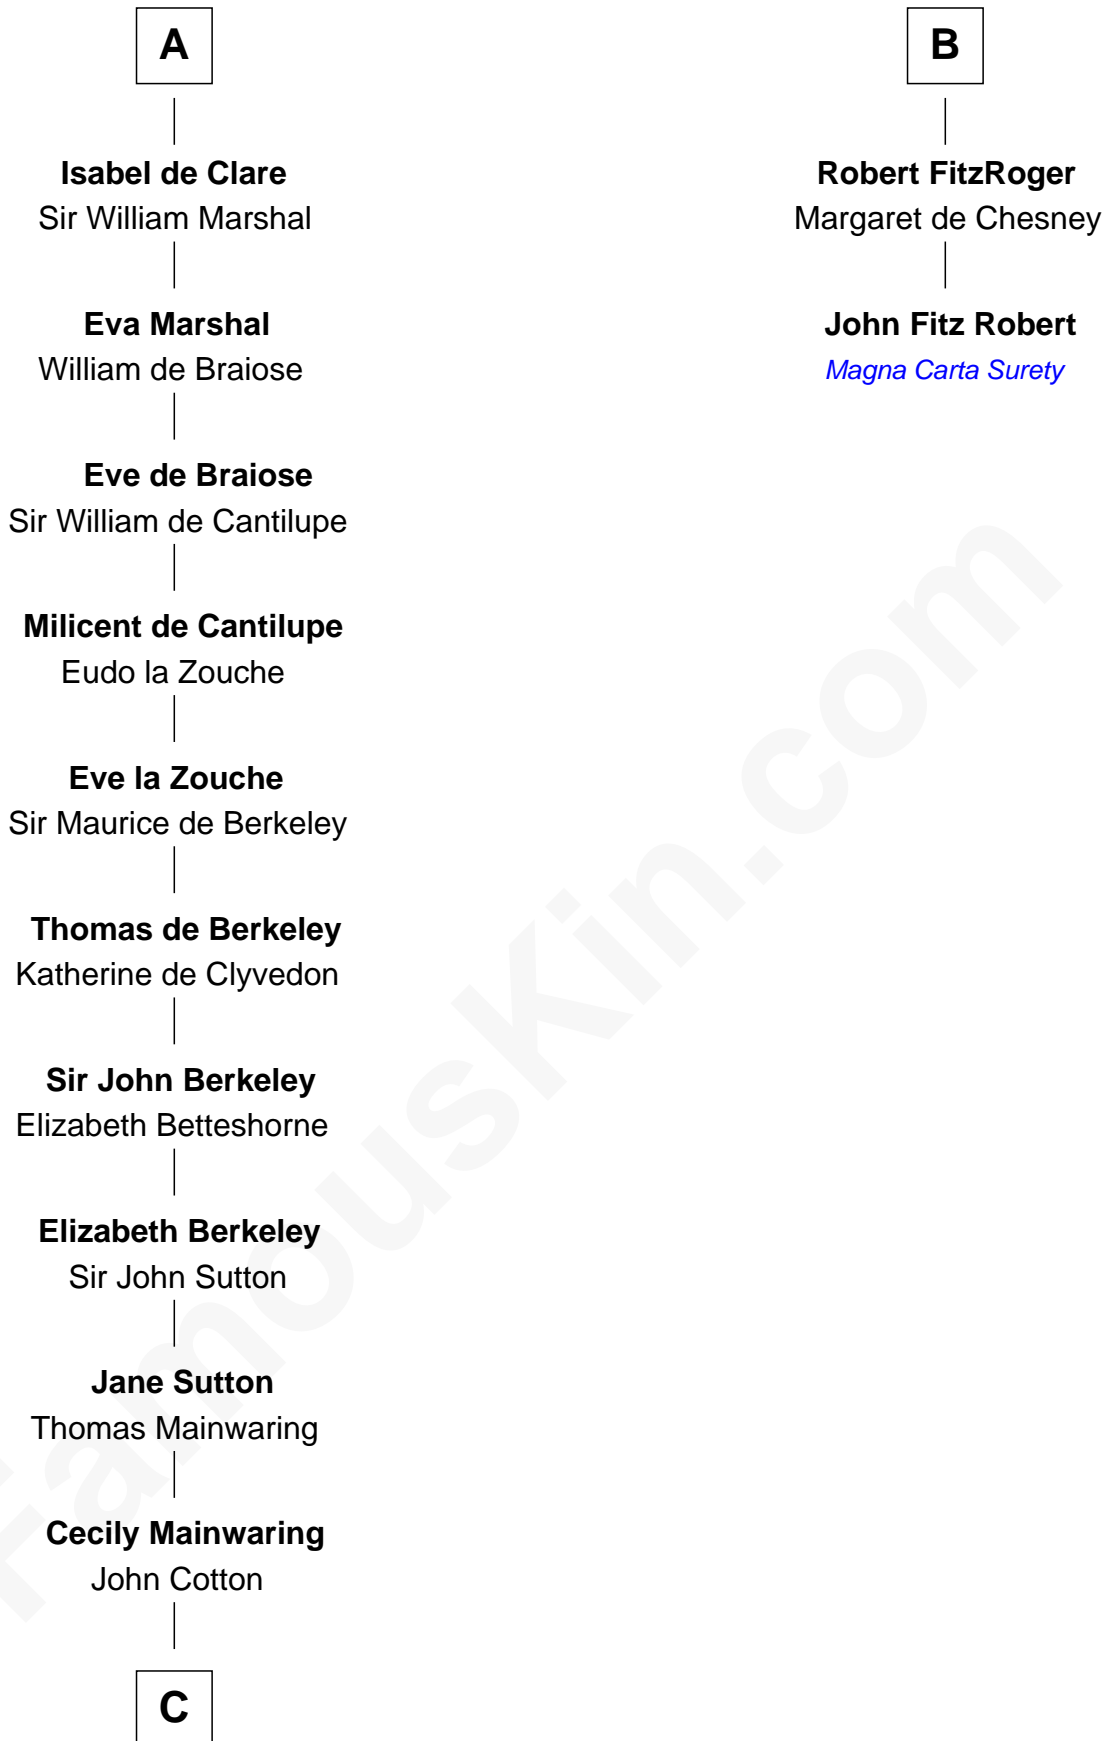

FamousKin.com Relationship Chart of Robert Abell

(c1605 - 1663) Great Migration Immigrant 1630

8th cousin 12 times removed of

John Fitz Robert
Magna Carta Surety

C

—
Sir George Cotton

Mary Onley

—
Richard Cotton

Mary Mainwaring

—
Frances Cotton

George Abell

—
Robert Abell

Great Migration Immigrant 1630

FamousKin.com