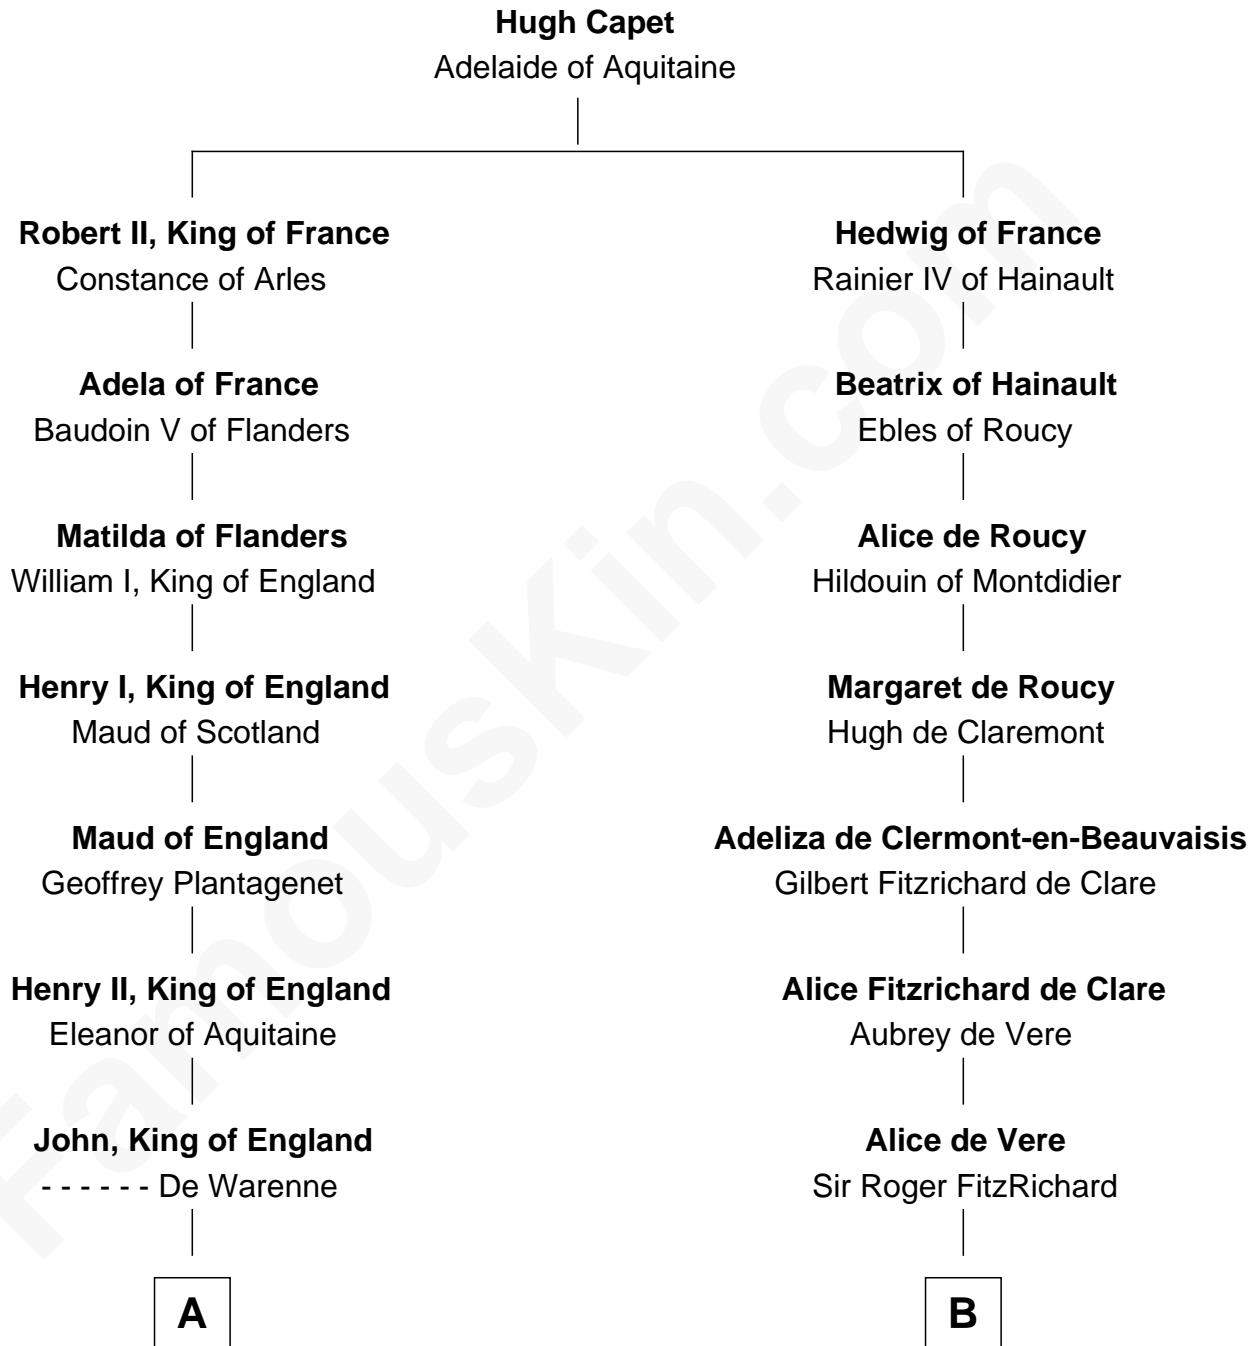

FamousKin.com

Relationship Chart of

Robert Abell

(c1605 - 1663) Great Migration Immigrant 1630

8th cousin 11 times removed of

John Fitz Robert
Magna Carta Surety

C

Richard Cotton
Mary Mainwaring

Frances Cotton
George Abell

Robert Abell

Great Migration Immigrant 1630

FamousKin.com