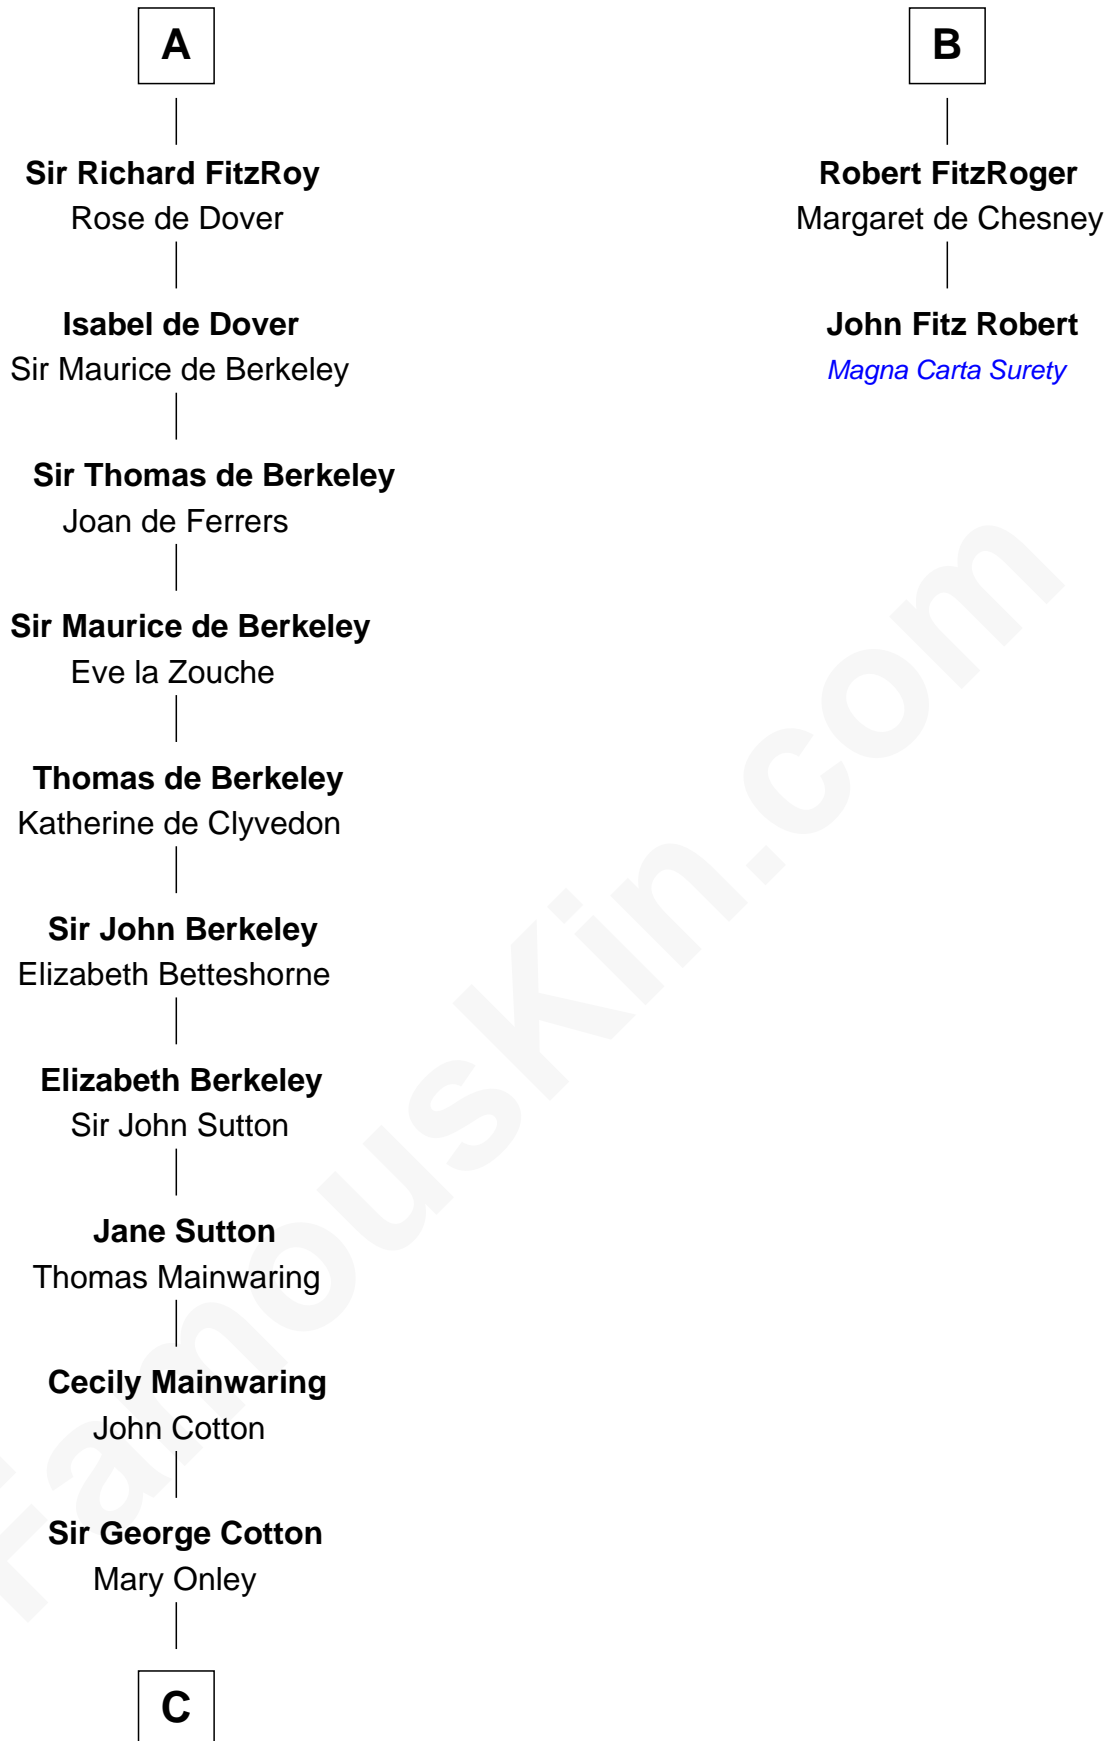

FamousKin.com

Relationship Chart of

Robert Abell

(c1605 - 1663) Great Migration Immigrant 1630

8th cousin 11 times removed of

John Fitz Robert
Magna Carta Surety

C

Richard Cotton
Mary Mainwaring

Frances Cotton
George Abell

Robert Abell

Great Migration Immigrant 1630

FamousKin.com