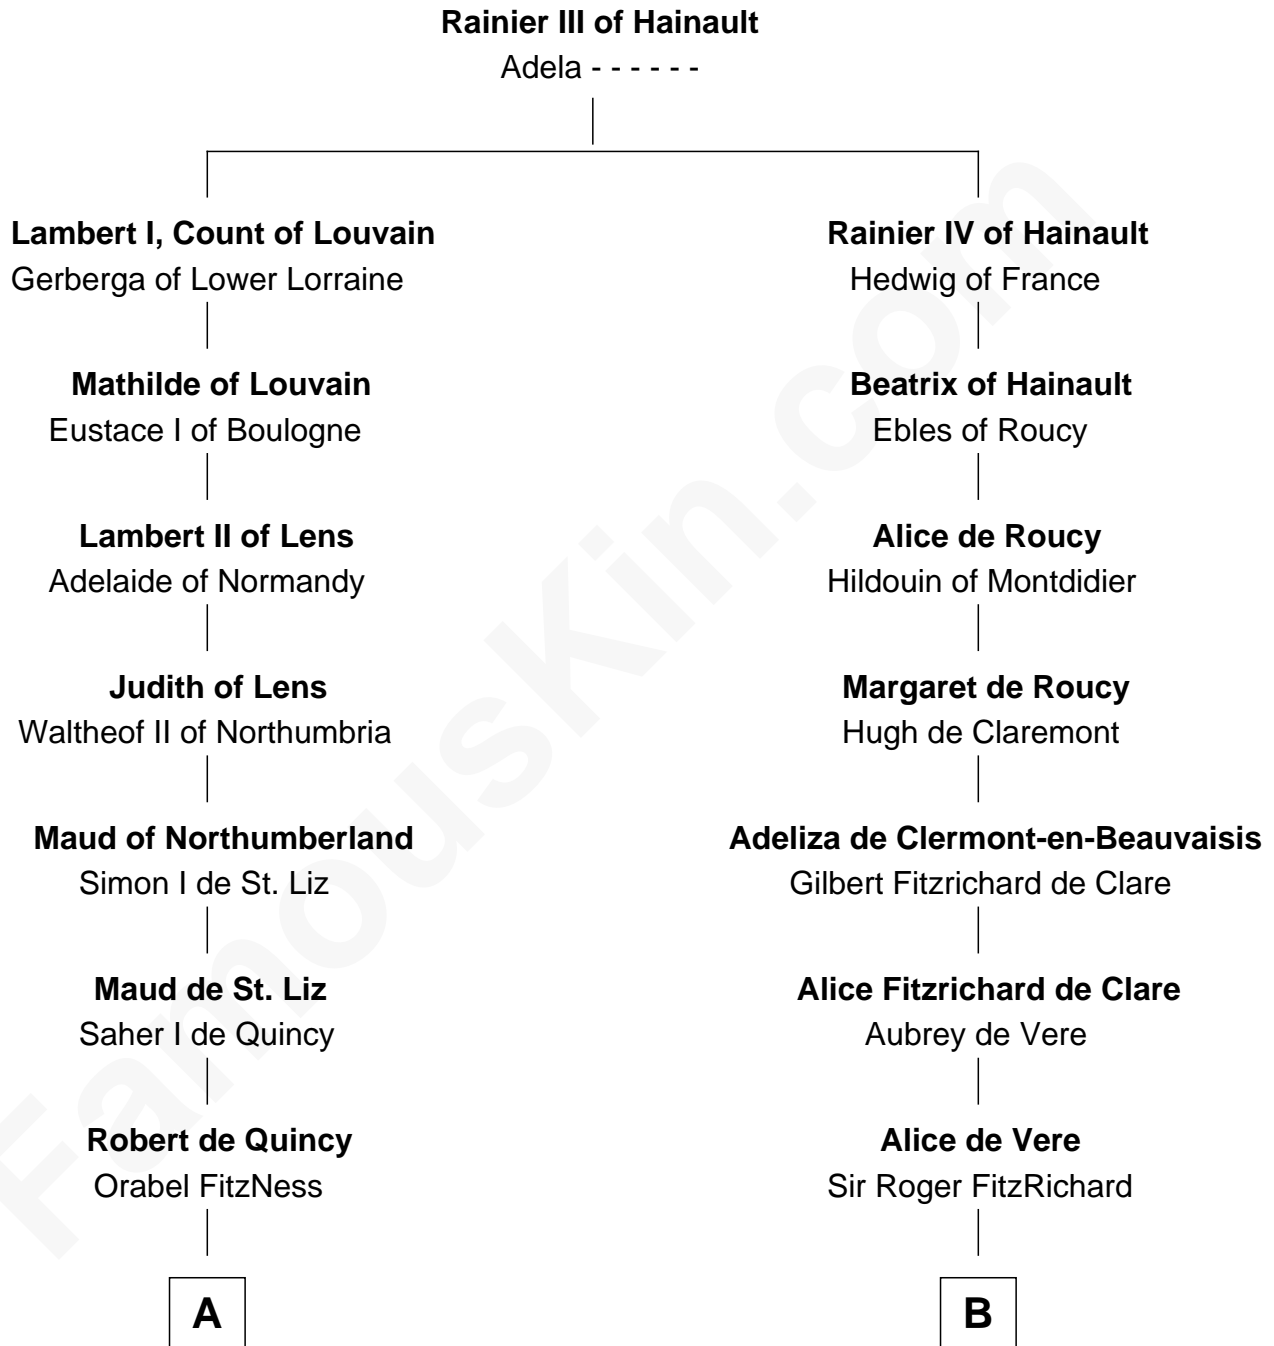

FamousKin.com Relationship Chart of

Robert Abell

(c1605 - 1663) Great Migration Immigrant 1630

8th cousin 12 times removed of

John Fitz Robert

Magna Carta Surety

C

—
Sir George Cotton

Mary Onley

—
Richard Cotton

Mary Mainwaring

—
Frances Cotton

George Abell

—
Robert Abell

Great Migration Immigrant 1630

FamousKin.com