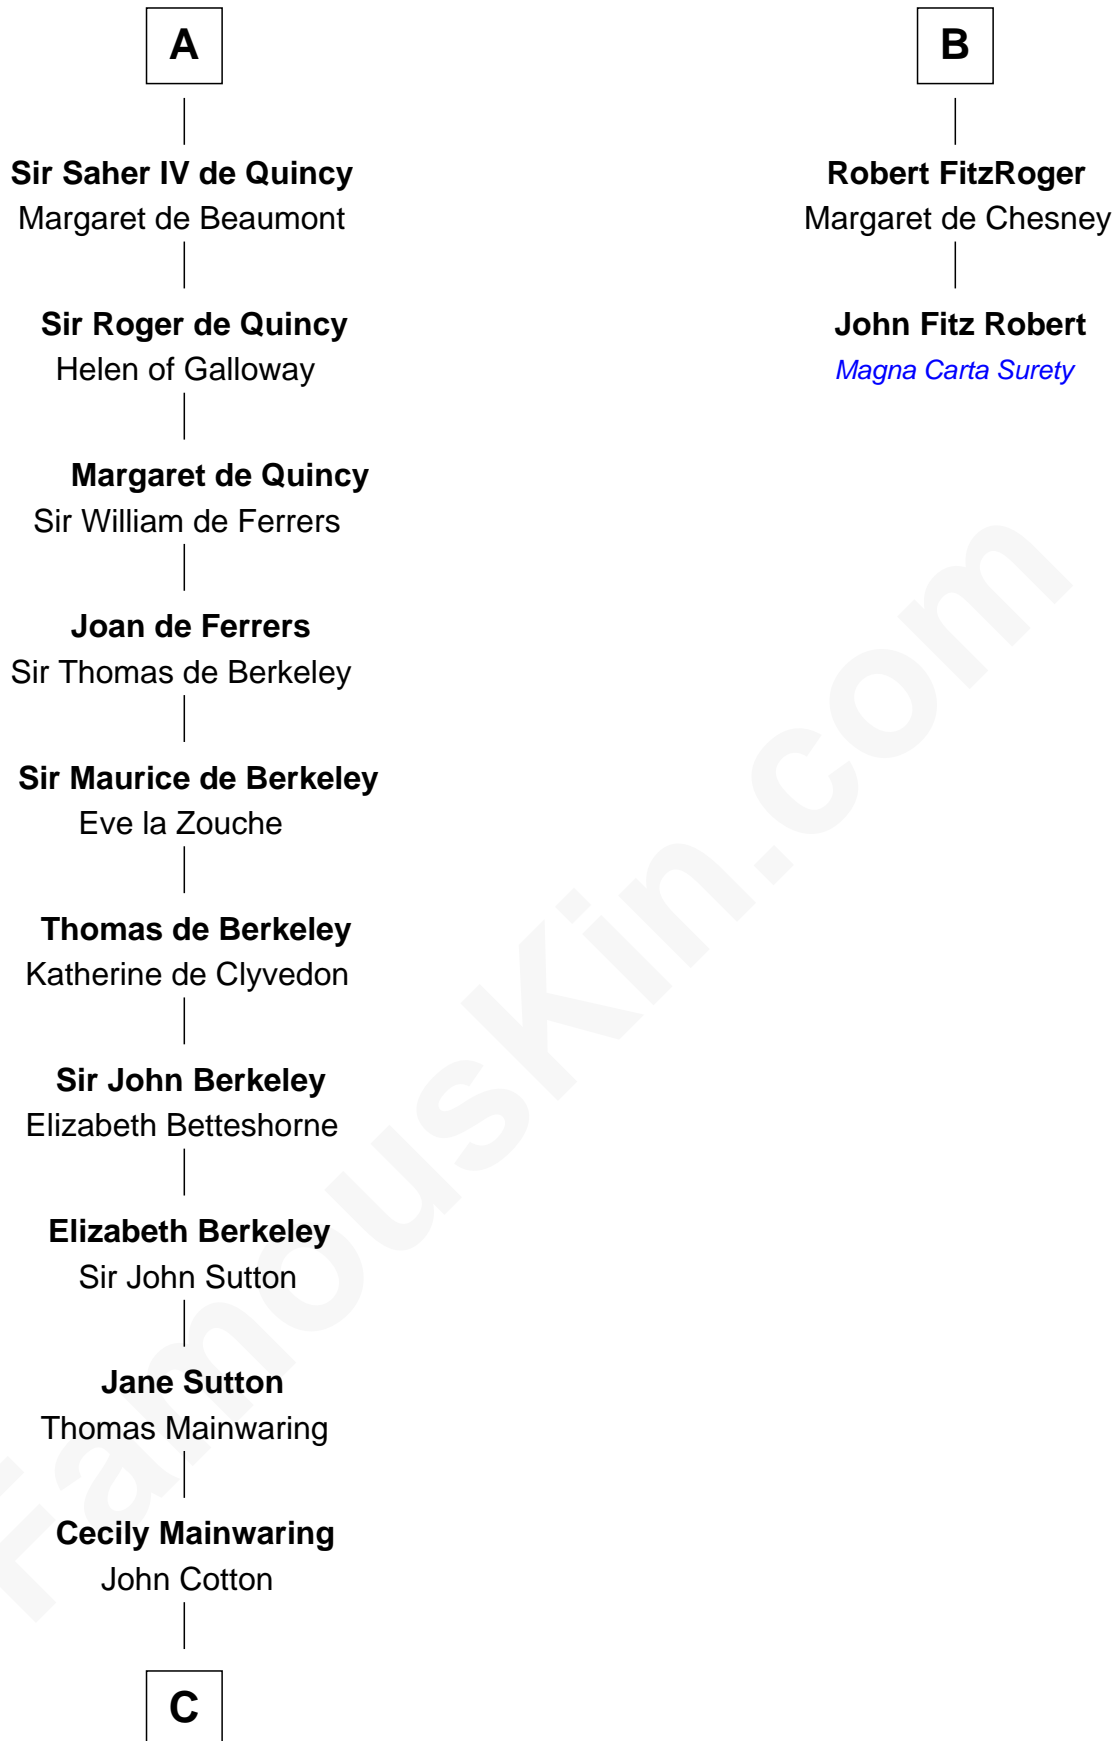

FamousKin.com Relationship Chart of

Robert Abell

(c1605 - 1663) Great Migration Immigrant 1630

8th cousin 12 times removed of

John Fitz Robert

Magna Carta Surety

C

—
Sir George Cotton

Mary Onley

—
Richard Cotton

Mary Mainwaring

—
Frances Cotton

George Abell

—
Robert Abell

Great Migration Immigrant 1630

FamousKin.com