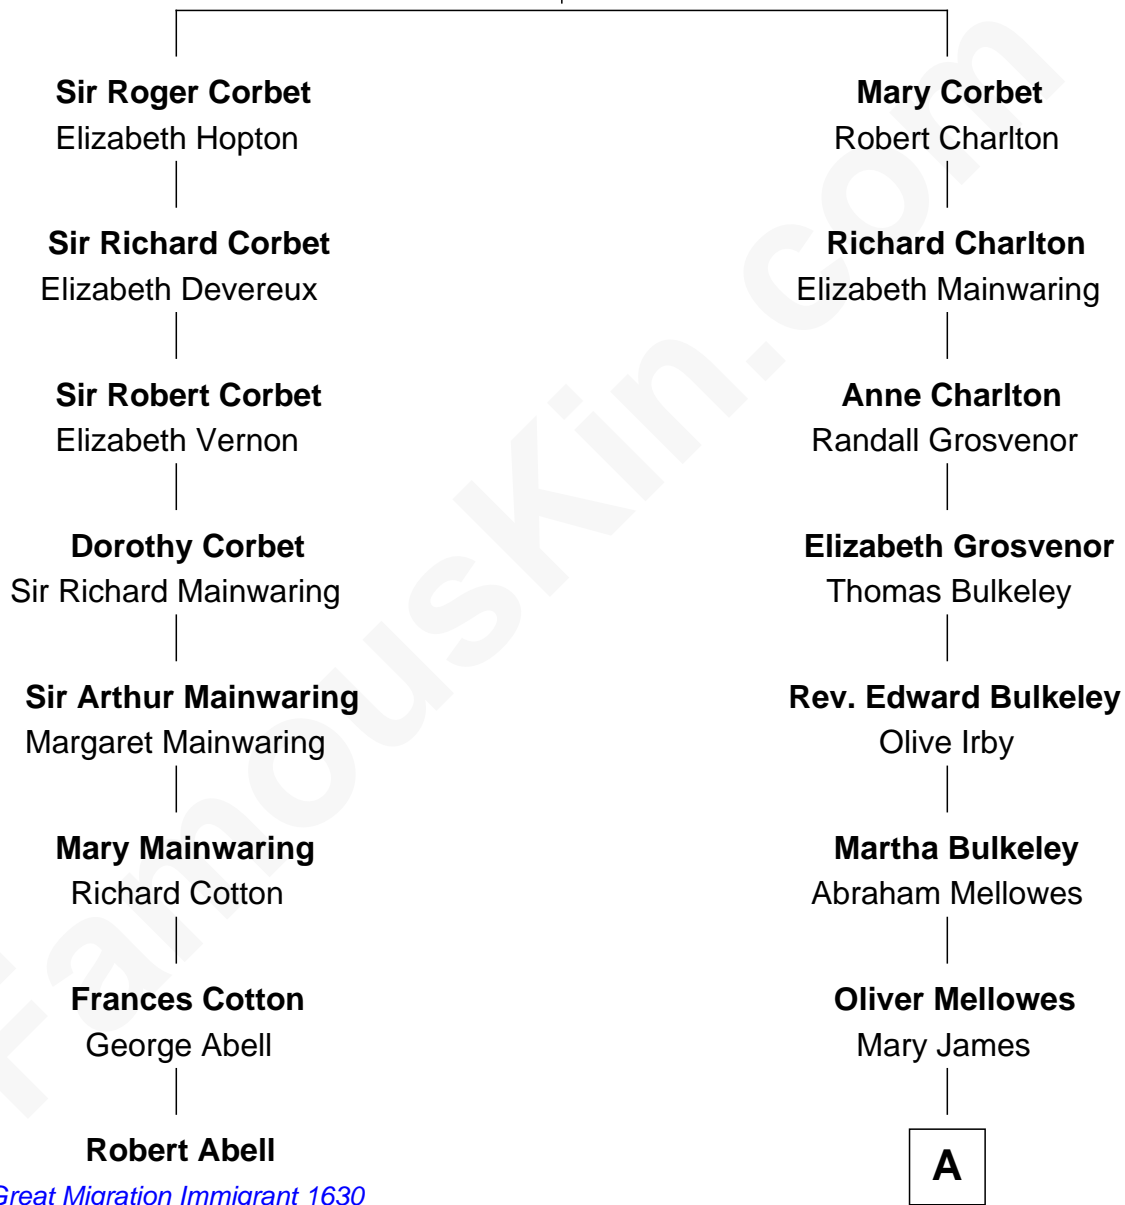

# FamousKin.com Relationship Chart of

**Robert Abell**

(c1605 - 1663) *Great Migration Immigrant 1630*

7th cousin 11 times removed of

**Edward Norton**

*Movie Actor*

**Sir Robert Corbet**

Margaret - - - - -

**A**

**Elizabeth Mellowes**

Edward Wright

**Elizabeth Wright**

John Hartwell

**Edward Hartwell**

Sarah Wilder

**Joseph Hartwell**