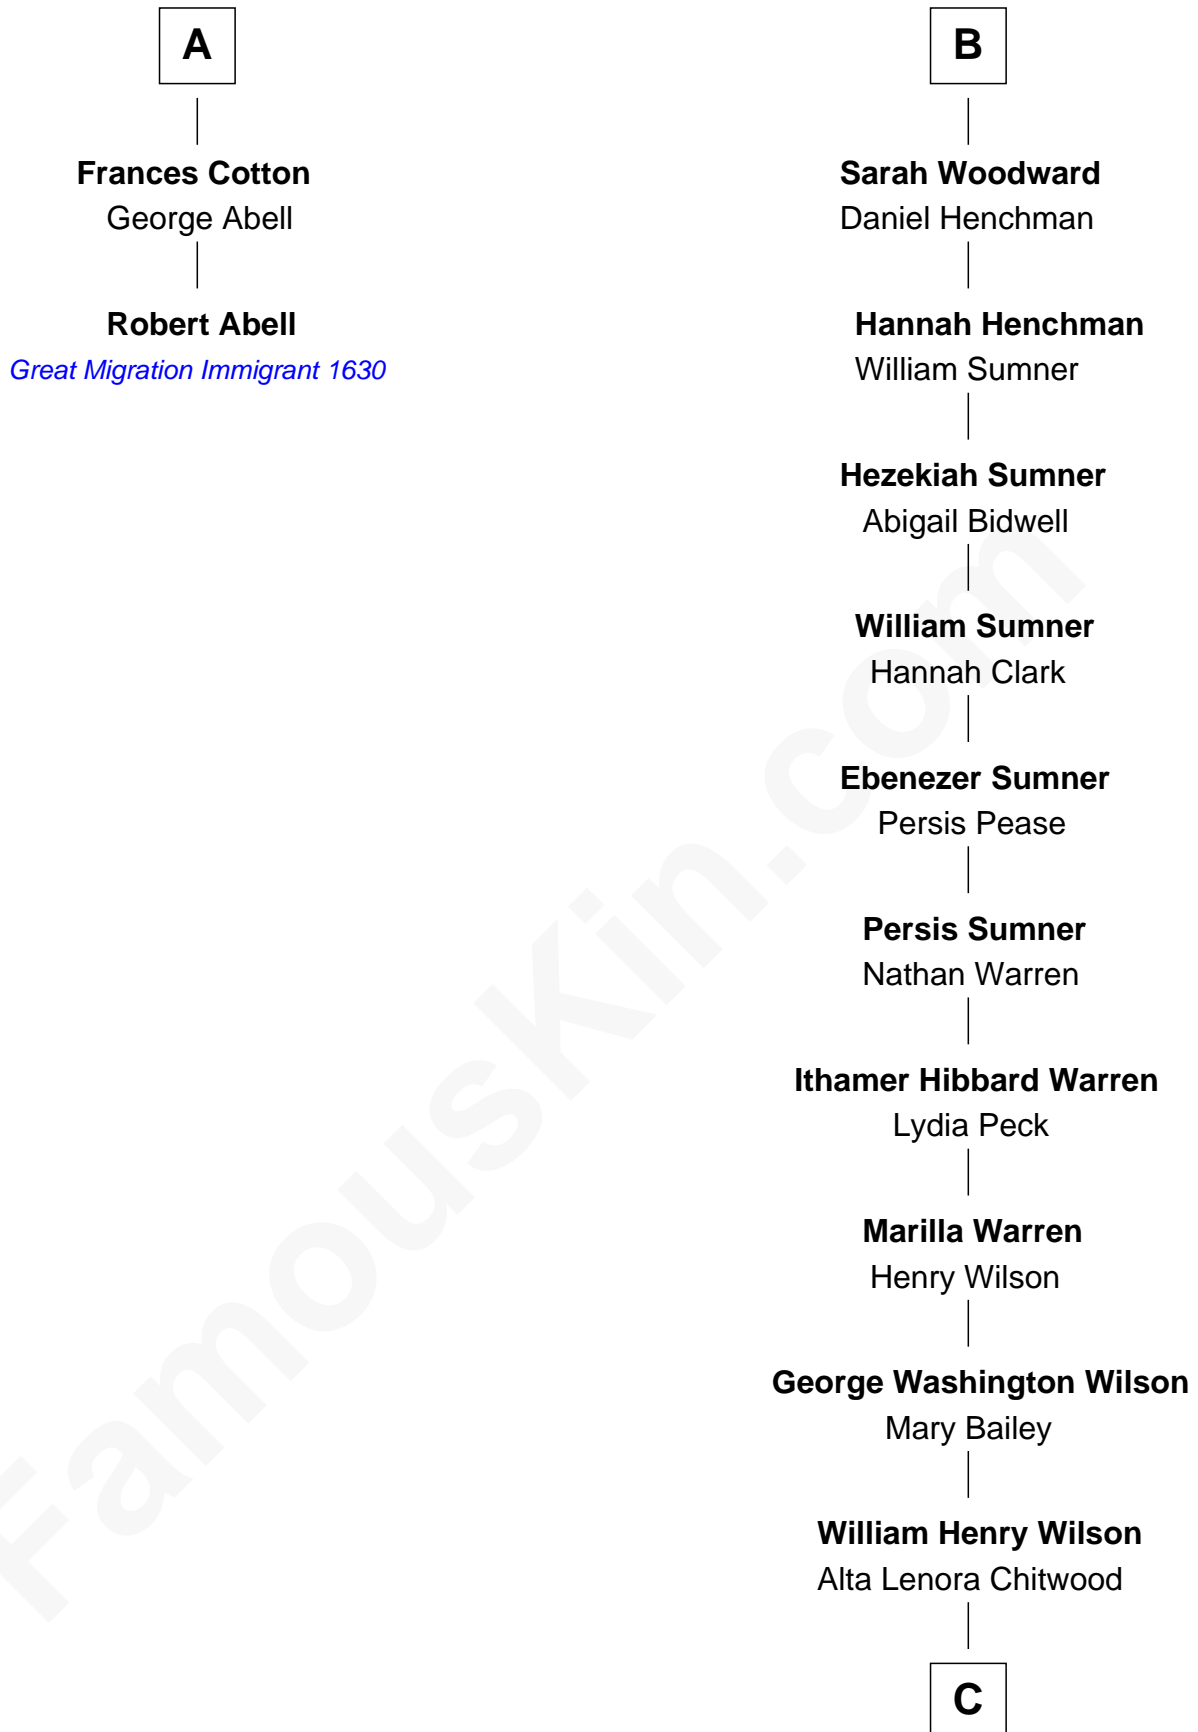

FamousKin.com Relationship Chart of

Robert Abell

(c1605 - 1663) Great Migration Immigrant 1630

8th cousin 12 times removed of

Kevin Love

NBA All-Star Player

Sir Walter Devereux

Elizabeth Bromwich

C

William Coral Wilson
Edith Sophia Sthole

Emily Glee Wilson
Edward Milton Love

Stanley Sthole Love
Karen McCartney

Kevin Love
NBA All-Star Player