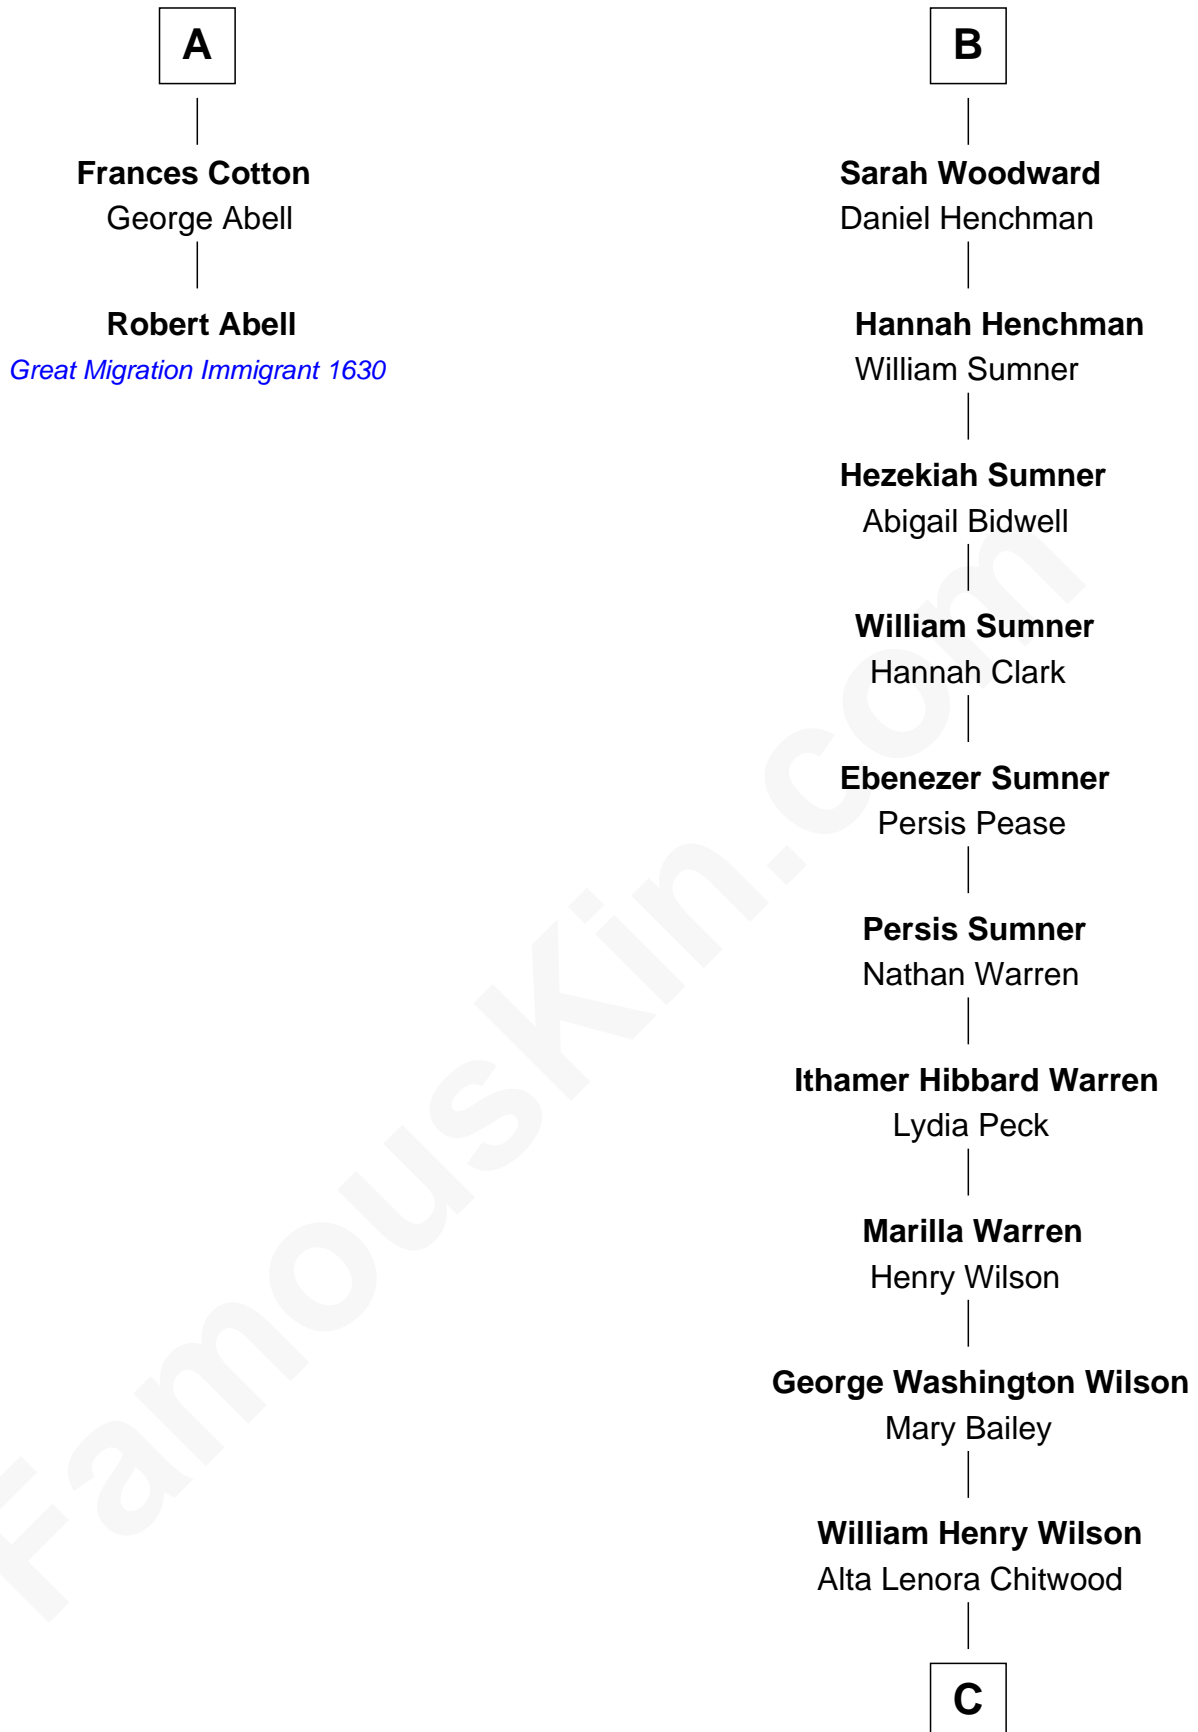

FamousKin.com Relationship Chart of

Robert Abell

(c1605 - 1663) *Great Migration Immigrant 1630*

8th cousin 11 times removed of

Mike Love

Co-Founder of The Beach Boys

Sir Walter Devereux

Elizabeth Bromwich

C

William Coral Wilson

Edith Sophia Sthole

Emily Glee Wilson

Edward Milton Love

Mike Love

Co-Founder of The Beach Boys

FamousKin.com