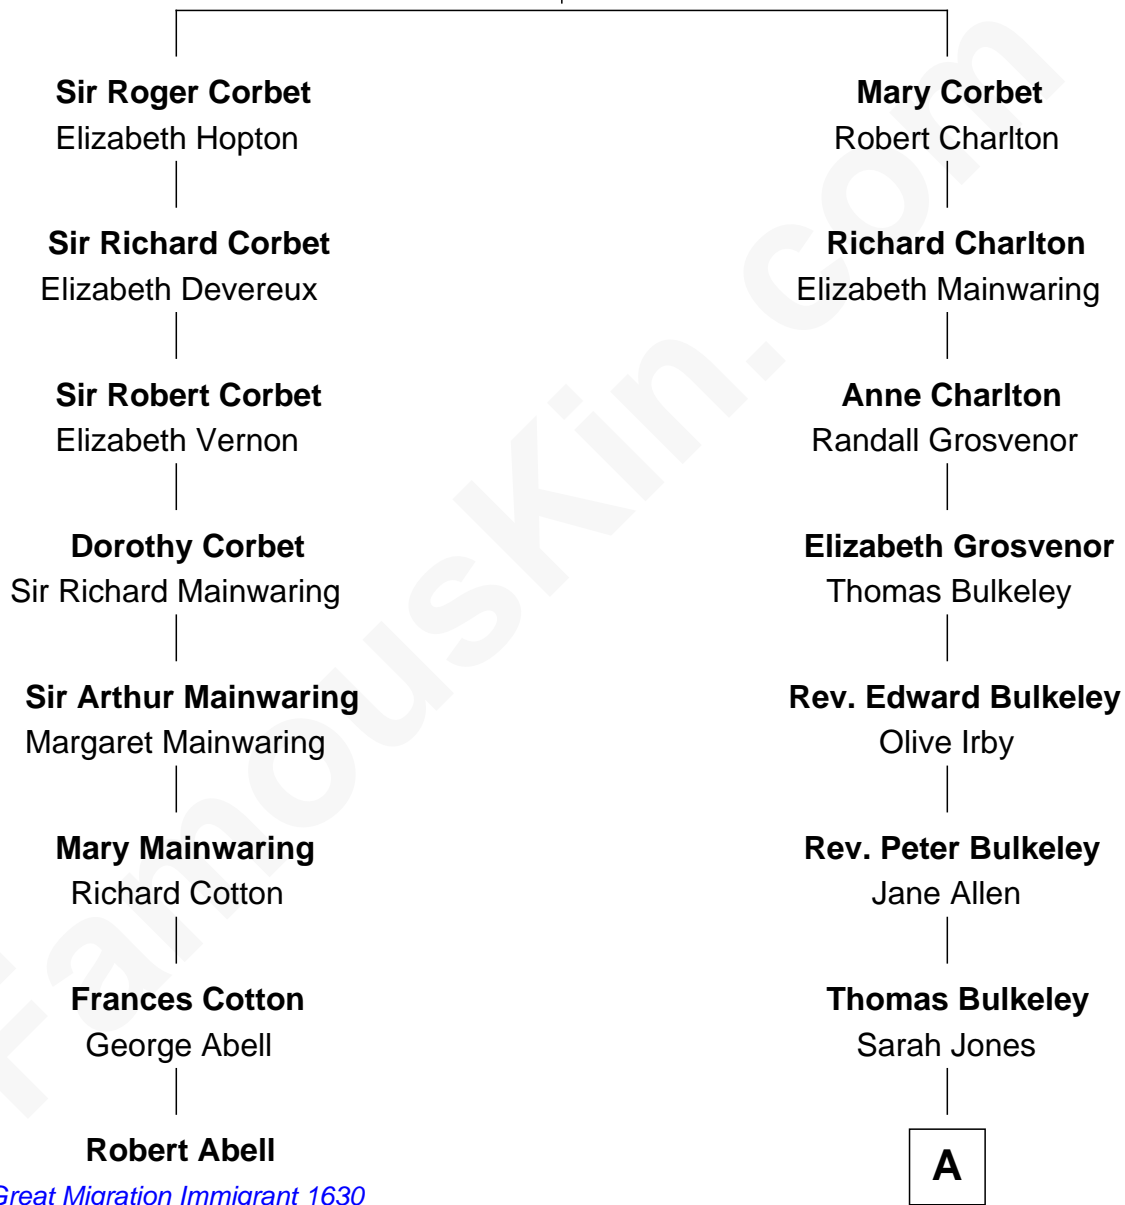

FamousKin.com Relationship Chart of

Robert Abell

(c1605 - 1663) *Great Migration Immigrant 1630*

7th cousin 11 times removed of

Mizuo Peck

TV and Movie Actress

Sir Robert Corbet

Margaret - - - - -

Sarah Blakeslee

Nancy Todd

Eliada Sanford

Lucretia Sanford

George Leete

Lucretia Leete

William Augustus Peck

George Lyman Peck