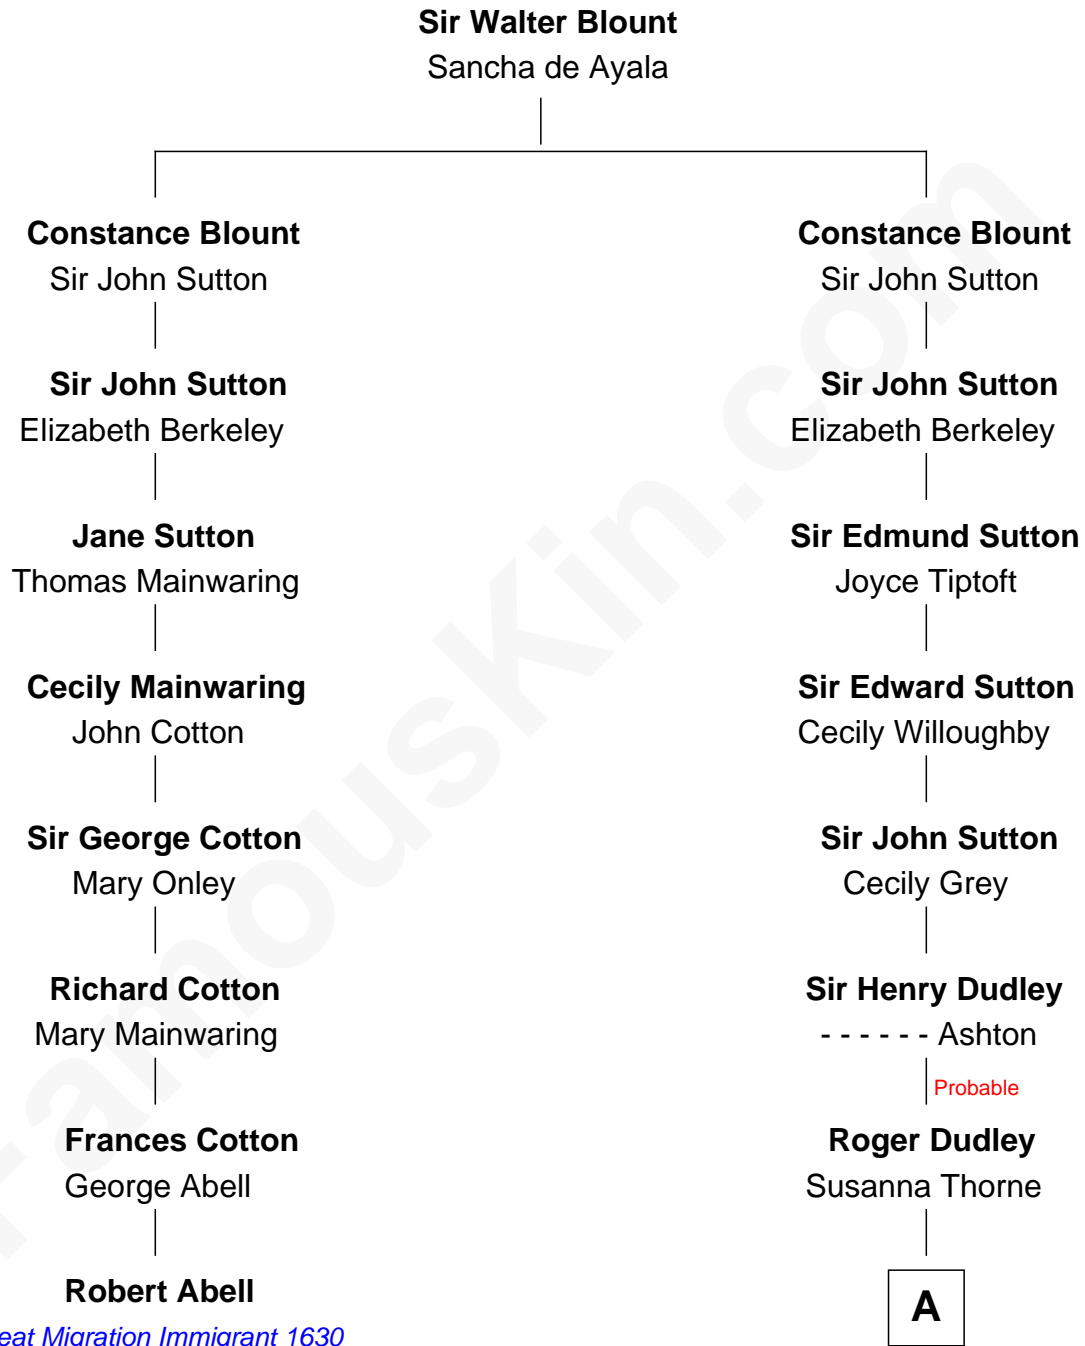

FamousKin.com

Relationship Chart of

Robert Abell

(c1605 - 1663) Great Migration Immigrant 1630

7th cousin 8 times removed of

Oliver Wendell Holmes, Jr.
U.S. Supreme Court Justice

A

Gov. Thomas Dudley

Dorothy York

Anne Dudley

Gov. Simon Bradstreet

Samuel Bradstreet

Mercy Tyng

Mercy Bradstreet

Dr. James Oliver

Sarah Oliver