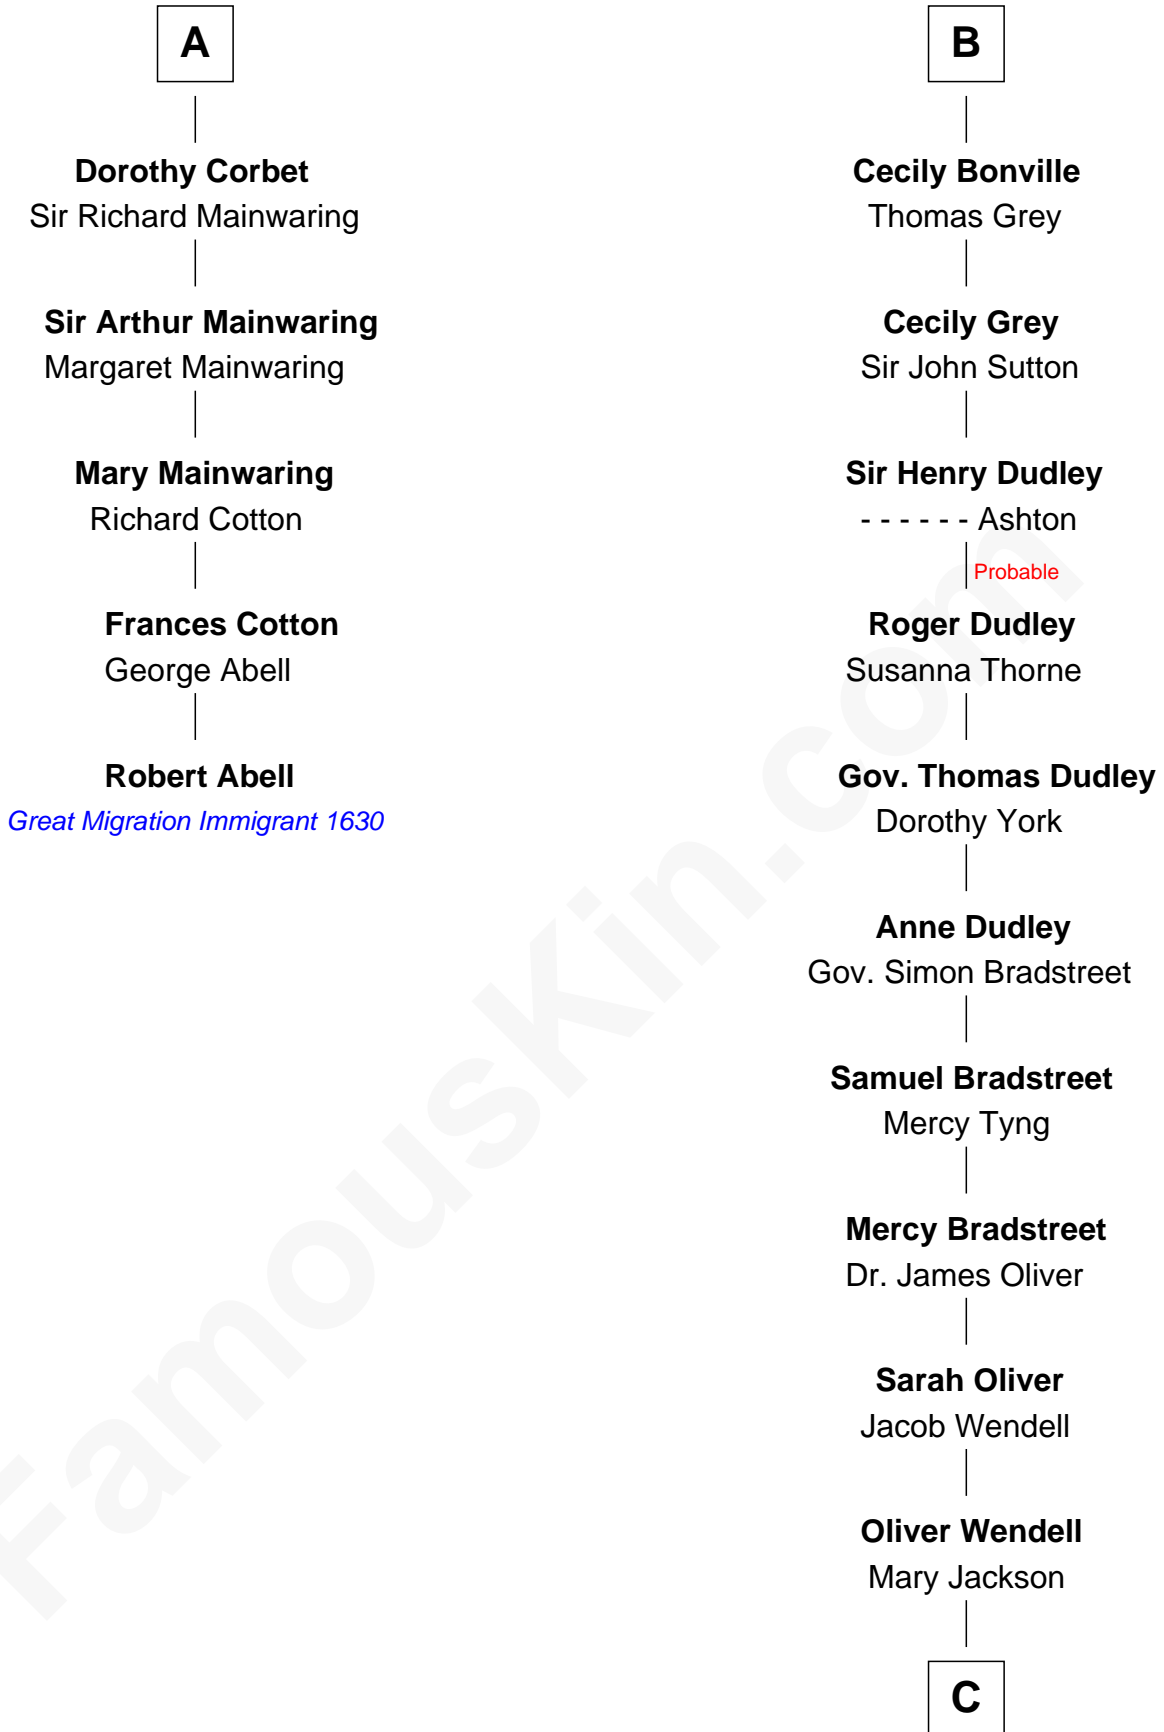

FamousKin.com

Relationship Chart of

Robert Abell

(c1605 - 1663) Great Migration Immigrant 1630

11th cousin 8 times removed of

Oliver Wendell Holmes, Jr.
U.S. Supreme Court Justice

Sir Richard de Burgh

Margaret - - - - -

Elizabeth Butler

John Talbot

Ann Talbot

Sir Henry Vernon

Elizabeth Vernon

Sir Robert Corbet

A

Eleanor de Burgh

Sir Thomas de Multon

Elizabeth de Multon

Sir Robert de Harington

Sir John Harington

- - - - -

Sir Robert Harington

Isabel Loring

Sir William Harington

Margaret Hill

Elizabeth Harington

William Bonville

William Bonville

Katherine Neville

B

C

Sarah Wendell
Rev. Abiel Holmes