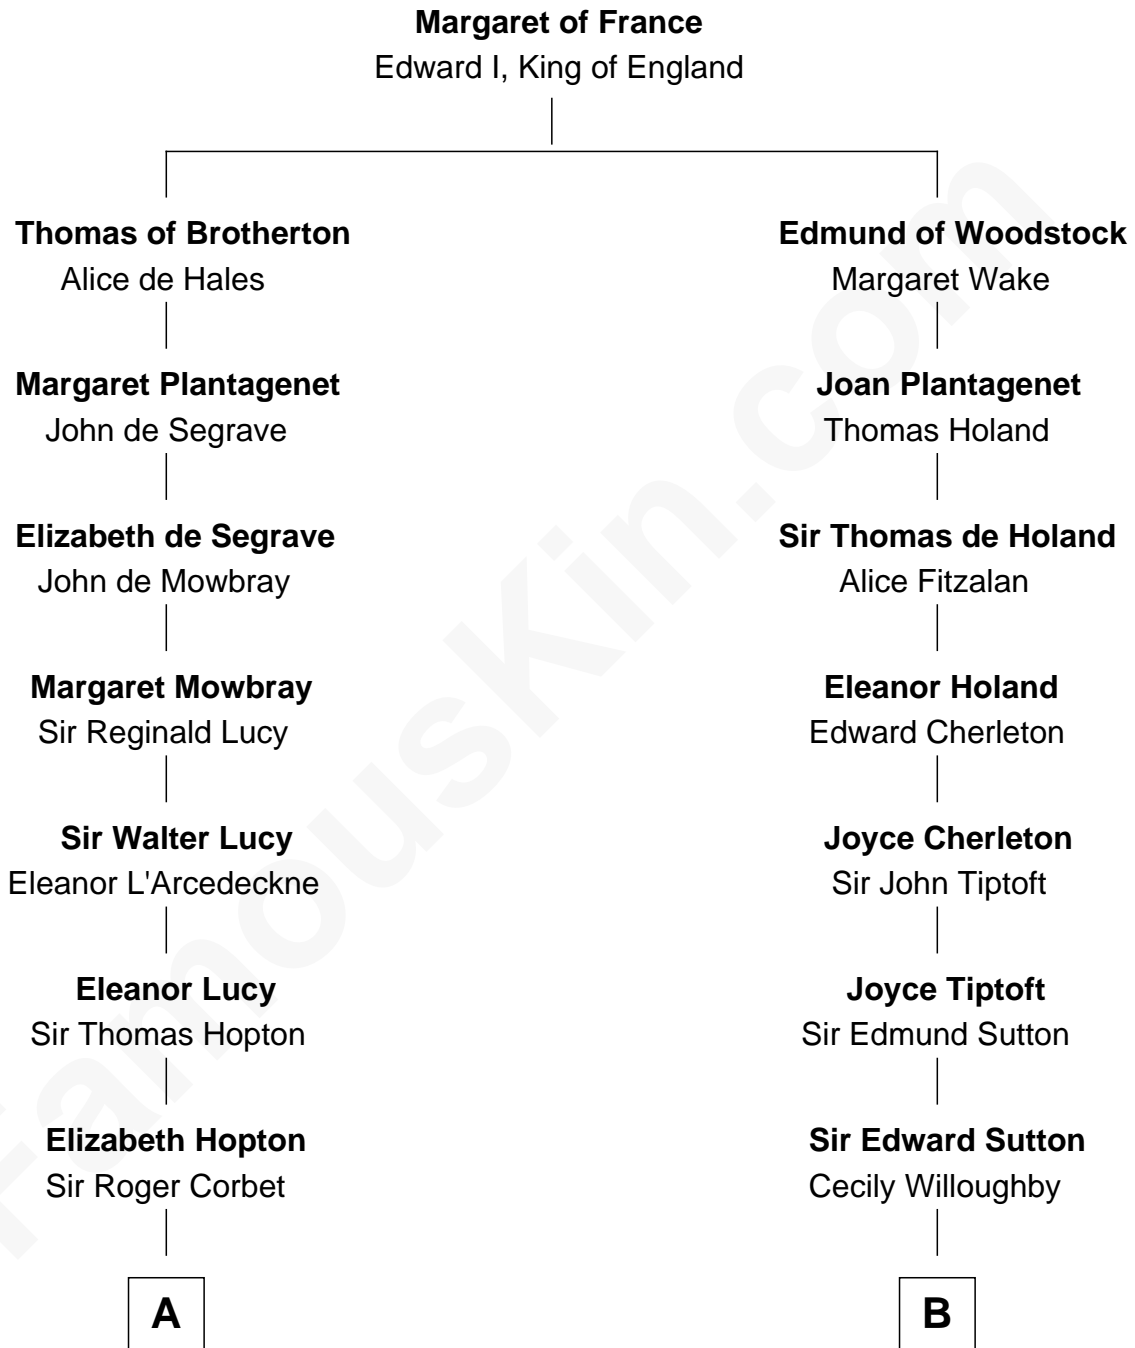

FamousKin.com

Relationship Chart of

Robert Abell

(c1605 - 1663) Great Migration Immigrant 1630

13th cousin 5 times removed of

Oliver Wendell Holmes, Jr.
U.S. Supreme Court Justice

C

Oliver Wendell Holmes

Amelia Lee Jackson

Oliver Wendell Holmes, Jr.

U.S. Supreme Court Justice

FamousKin.com