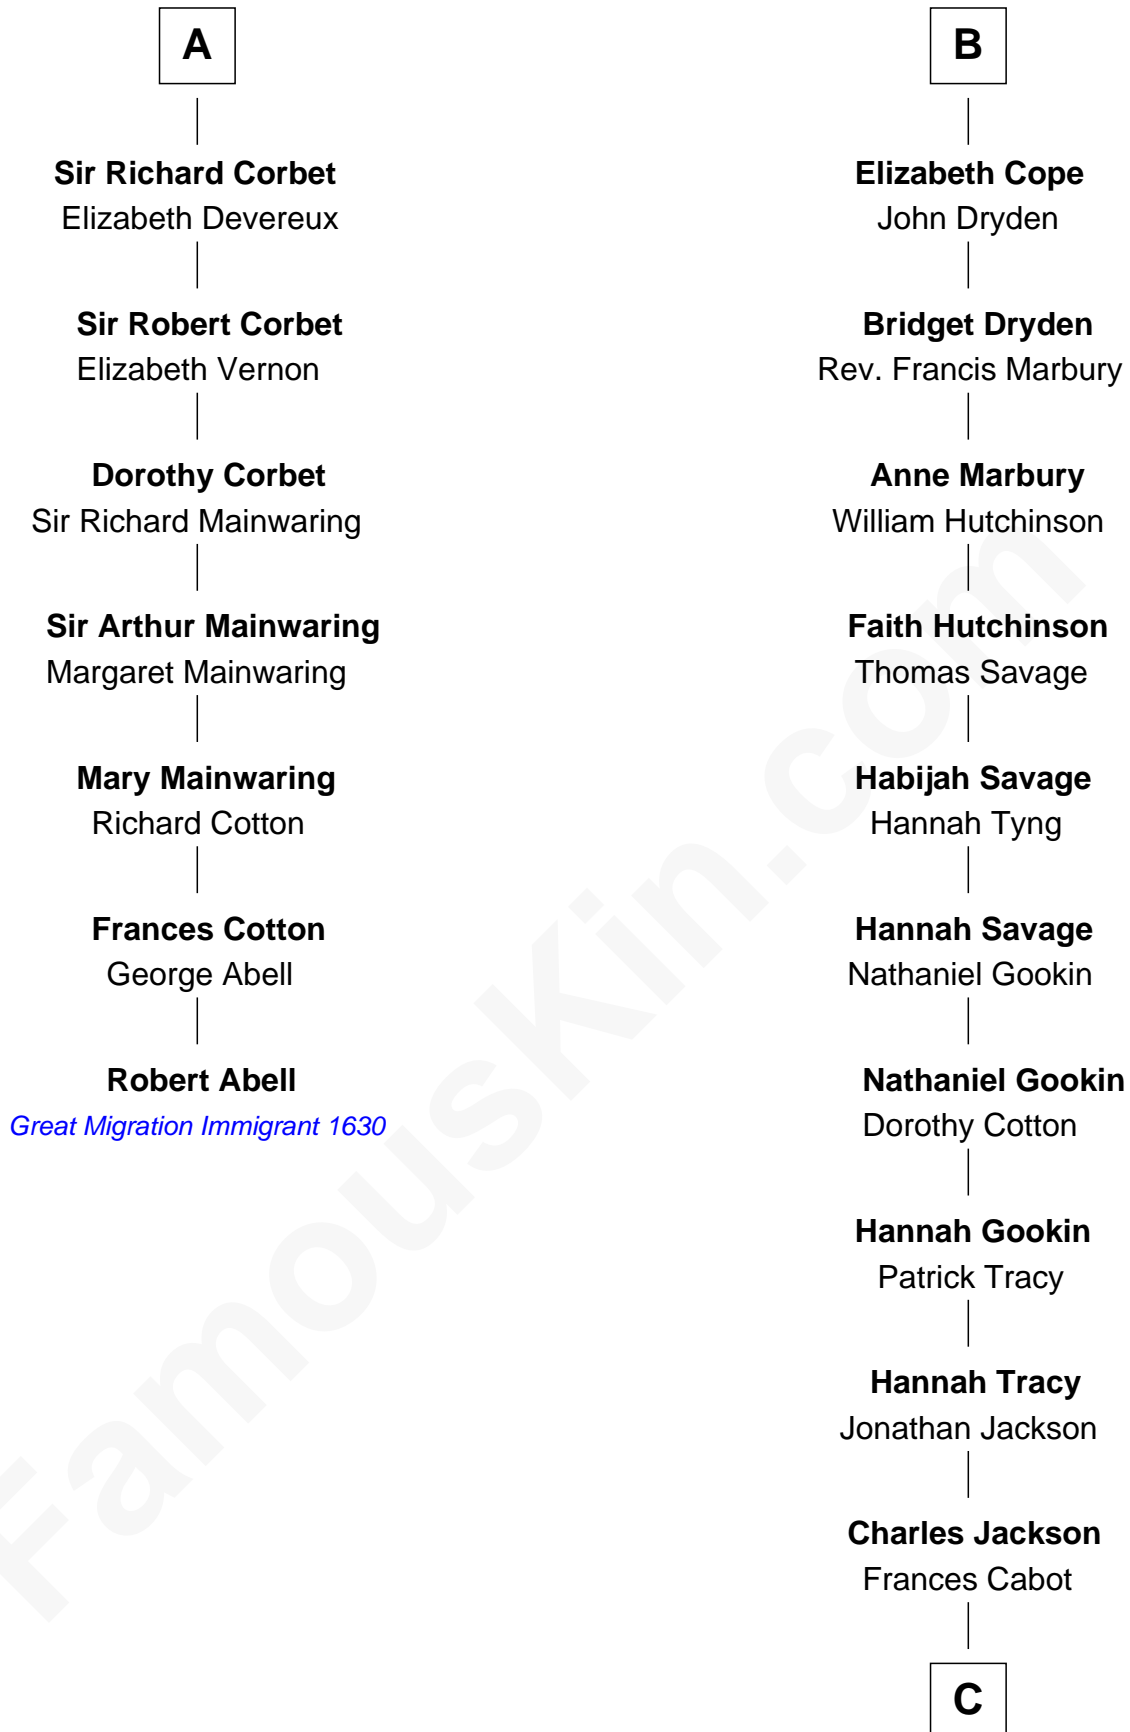

FamousKin.com

Relationship Chart of

Robert Abell

(c1605 - 1663) Great Migration Immigrant 1630

13th cousin 5 times removed of

Oliver Wendell Holmes, Jr.
U.S. Supreme Court Justice

Sir Gilbert Talbot
Pernel le Boteler

Elizabeth Talbot
Sir Henry de Grey

Richard Grey
Blanche de la Vache

Alice Grey
Sir William Burley

Elizabeth Burley
Sir John Hopton

Sir Walter Hopton
Joan Mortimer

Sir Thomas Hopton
Eleanor Lucy

Elizabeth Hopton
Sir Roger Corbet

A

Sir Richard Talbot
Ankaret le Strange

Mary Talbot
Sir Thomas Greene

Sir Thomas Greene
Phillippa Ferrers

Elizabeth Greene
William Raleigh

Sir Edward Raleigh
Margaret Verney

Sir Edward Raleigh
Anne Chamberlayne

Bridget Raleigh
Sir John Cope

B

C

Amelia Lee Jackson
Oliver Wendell Holmes

Oliver Wendell Holmes, Jr.
U.S. Supreme Court Justice

FamousKin.com