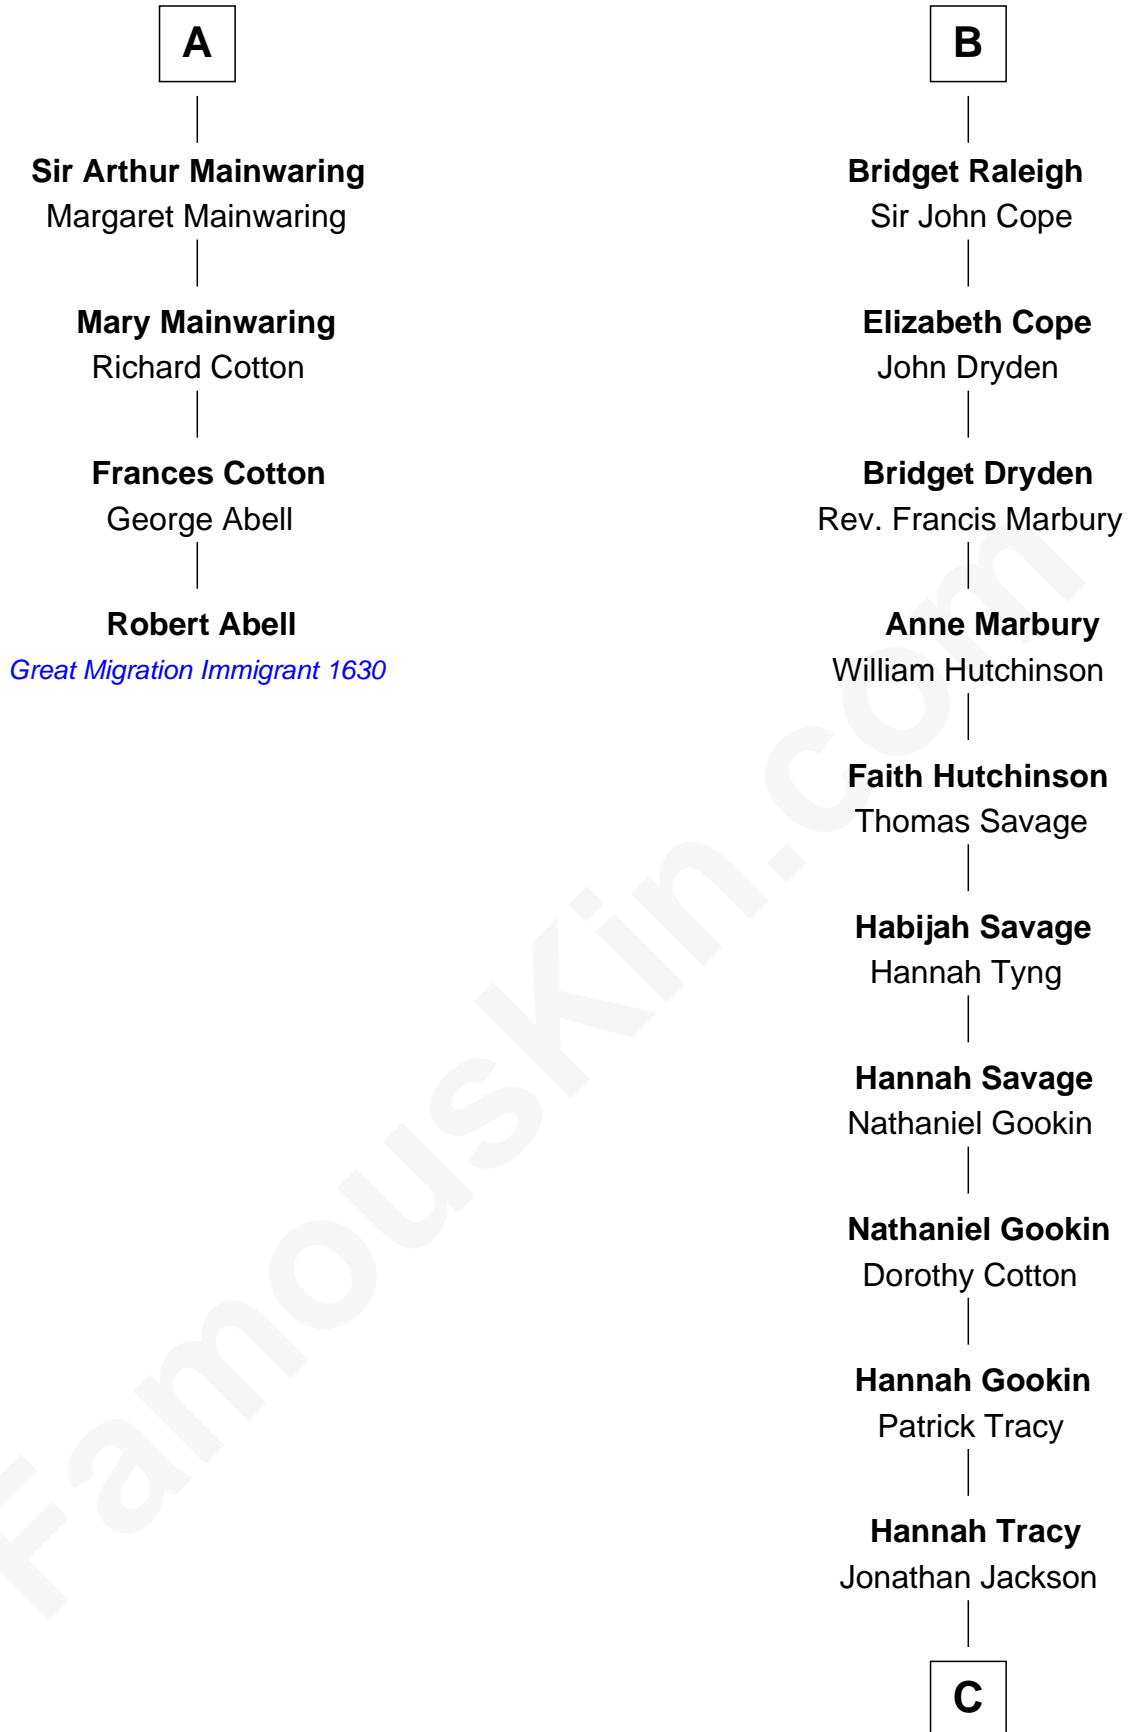

FamousKin.com

Relationship Chart of

Robert Abell

(c1605 - 1663) Great Migration Immigrant 1630

10th cousin 9 times removed of

Oliver Wendell Holmes, Jr.
U.S. Supreme Court Justice

C

Charles Jackson

Frances Cabot

Amelia Lee Jackson

Oliver Wendell Holmes

Oliver Wendell Holmes, Jr.

U.S. Supreme Court Justice

FamousKin.com