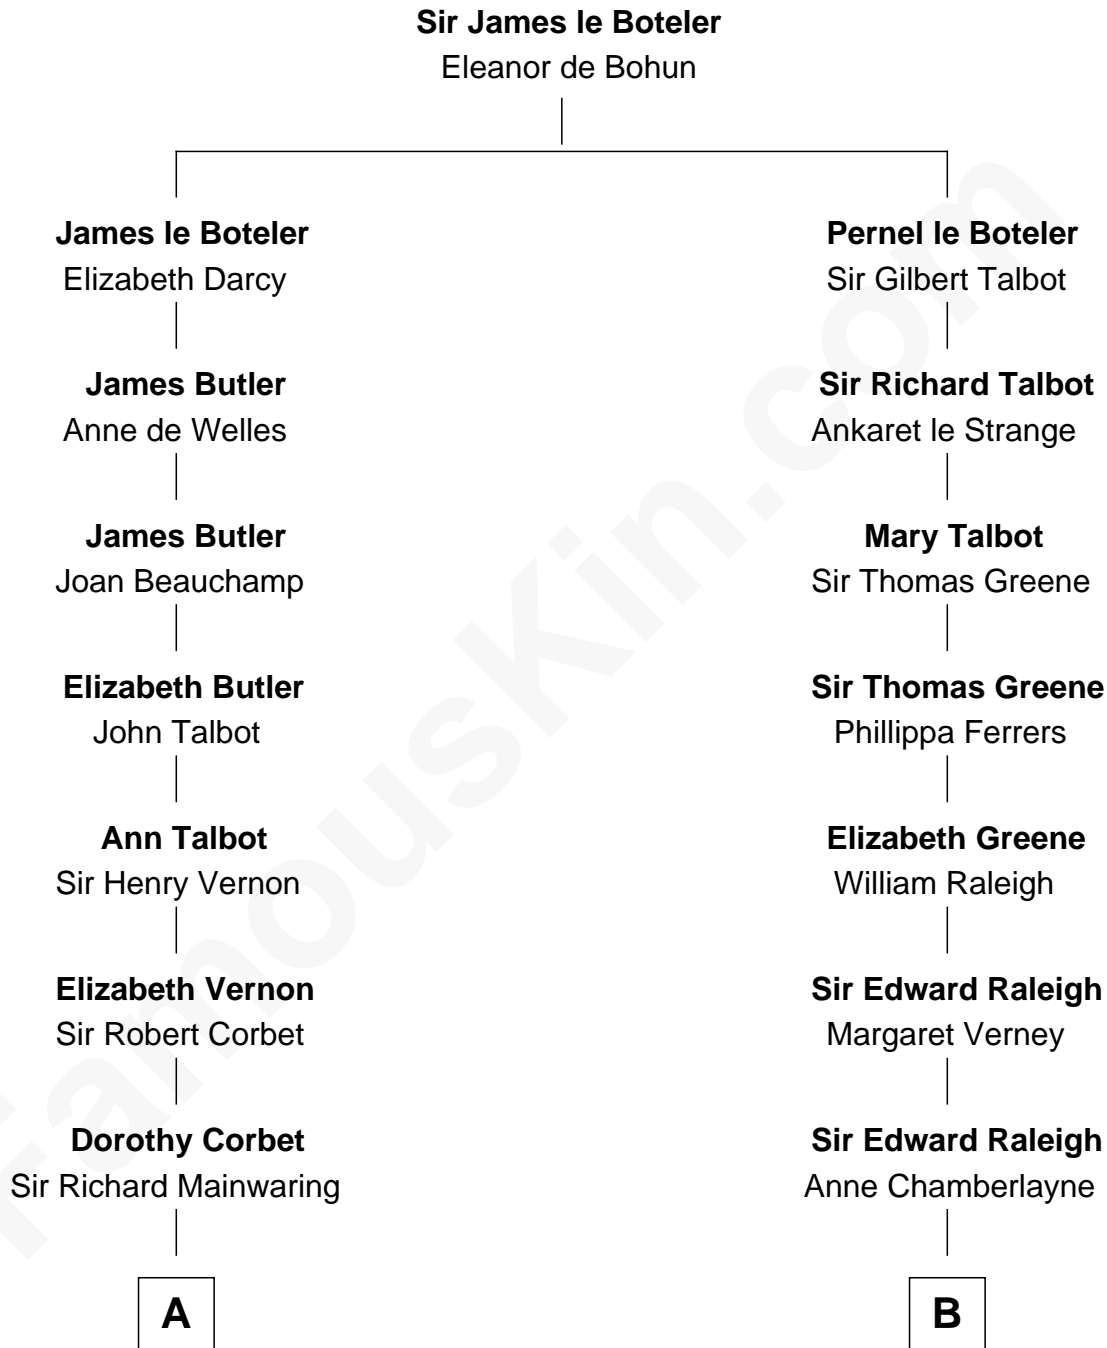

FamousKin.com

Relationship Chart of

Robert Abell

(c1605 - 1663) Great Migration Immigrant 1630

10th cousin 9 times removed of

Oliver Wendell Holmes, Jr.
U.S. Supreme Court Justice

C

Charles Jackson

Frances Cabot

Amelia Lee Jackson

Oliver Wendell Holmes

Oliver Wendell Holmes, Jr.

U.S. Supreme Court Justice

FamousKin.com