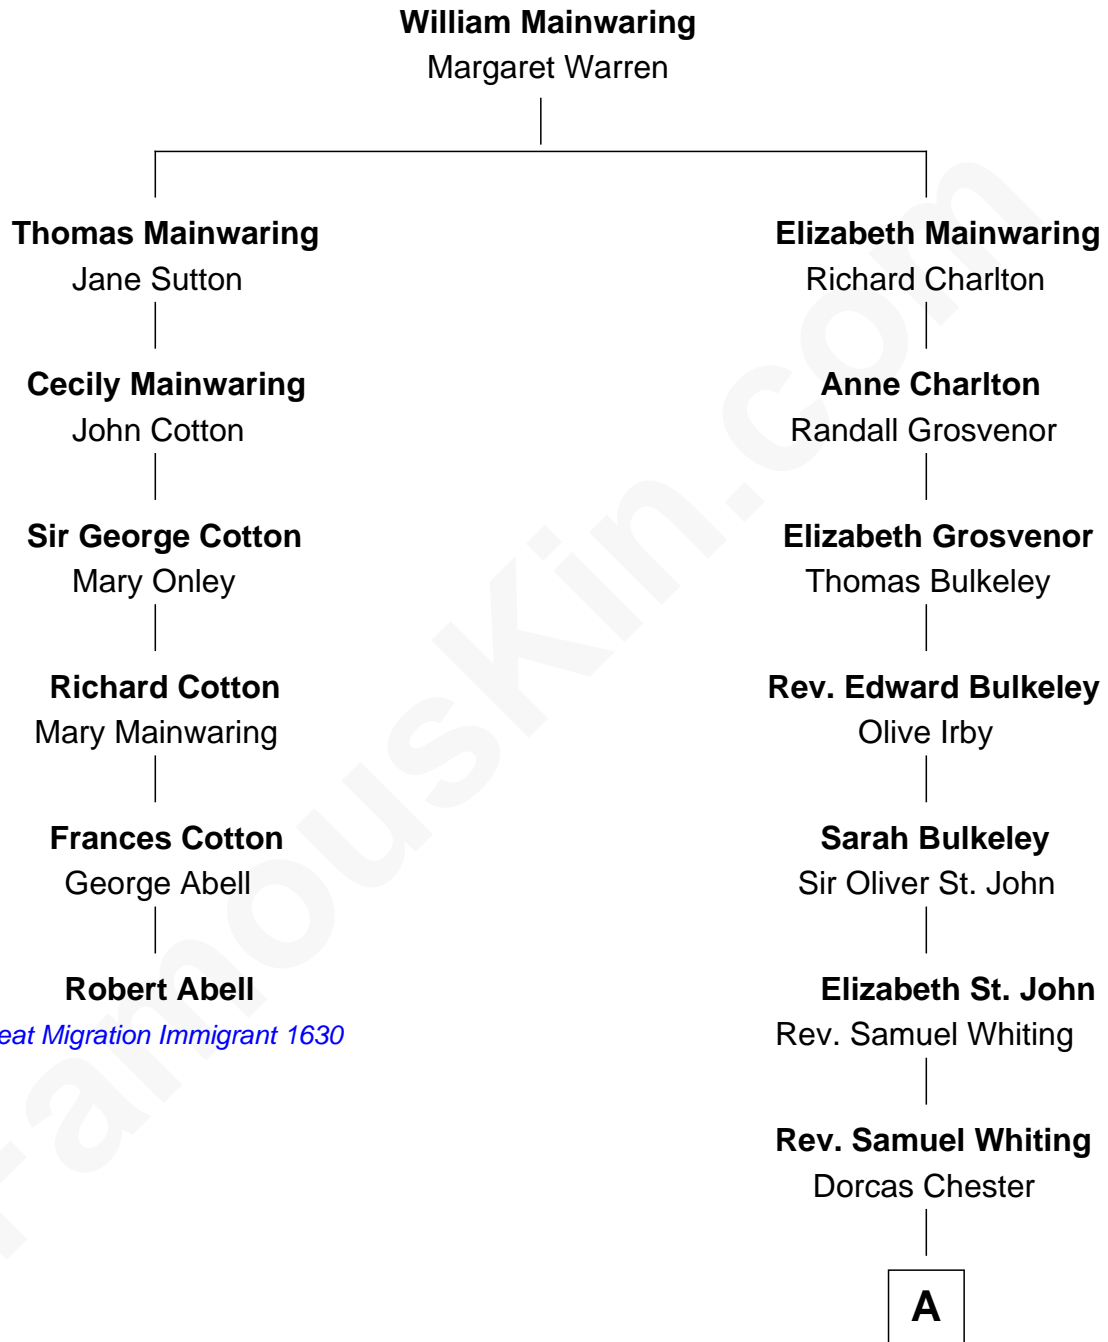

FamousKin.com Relationship Chart of

Robert Abell

(c1605 - 1663) *Great Migration Immigrant 1630*

5th cousin 10 times removed of

Endicott Peabody

62nd Governor of Massachusetts

A

Samuel Whiting