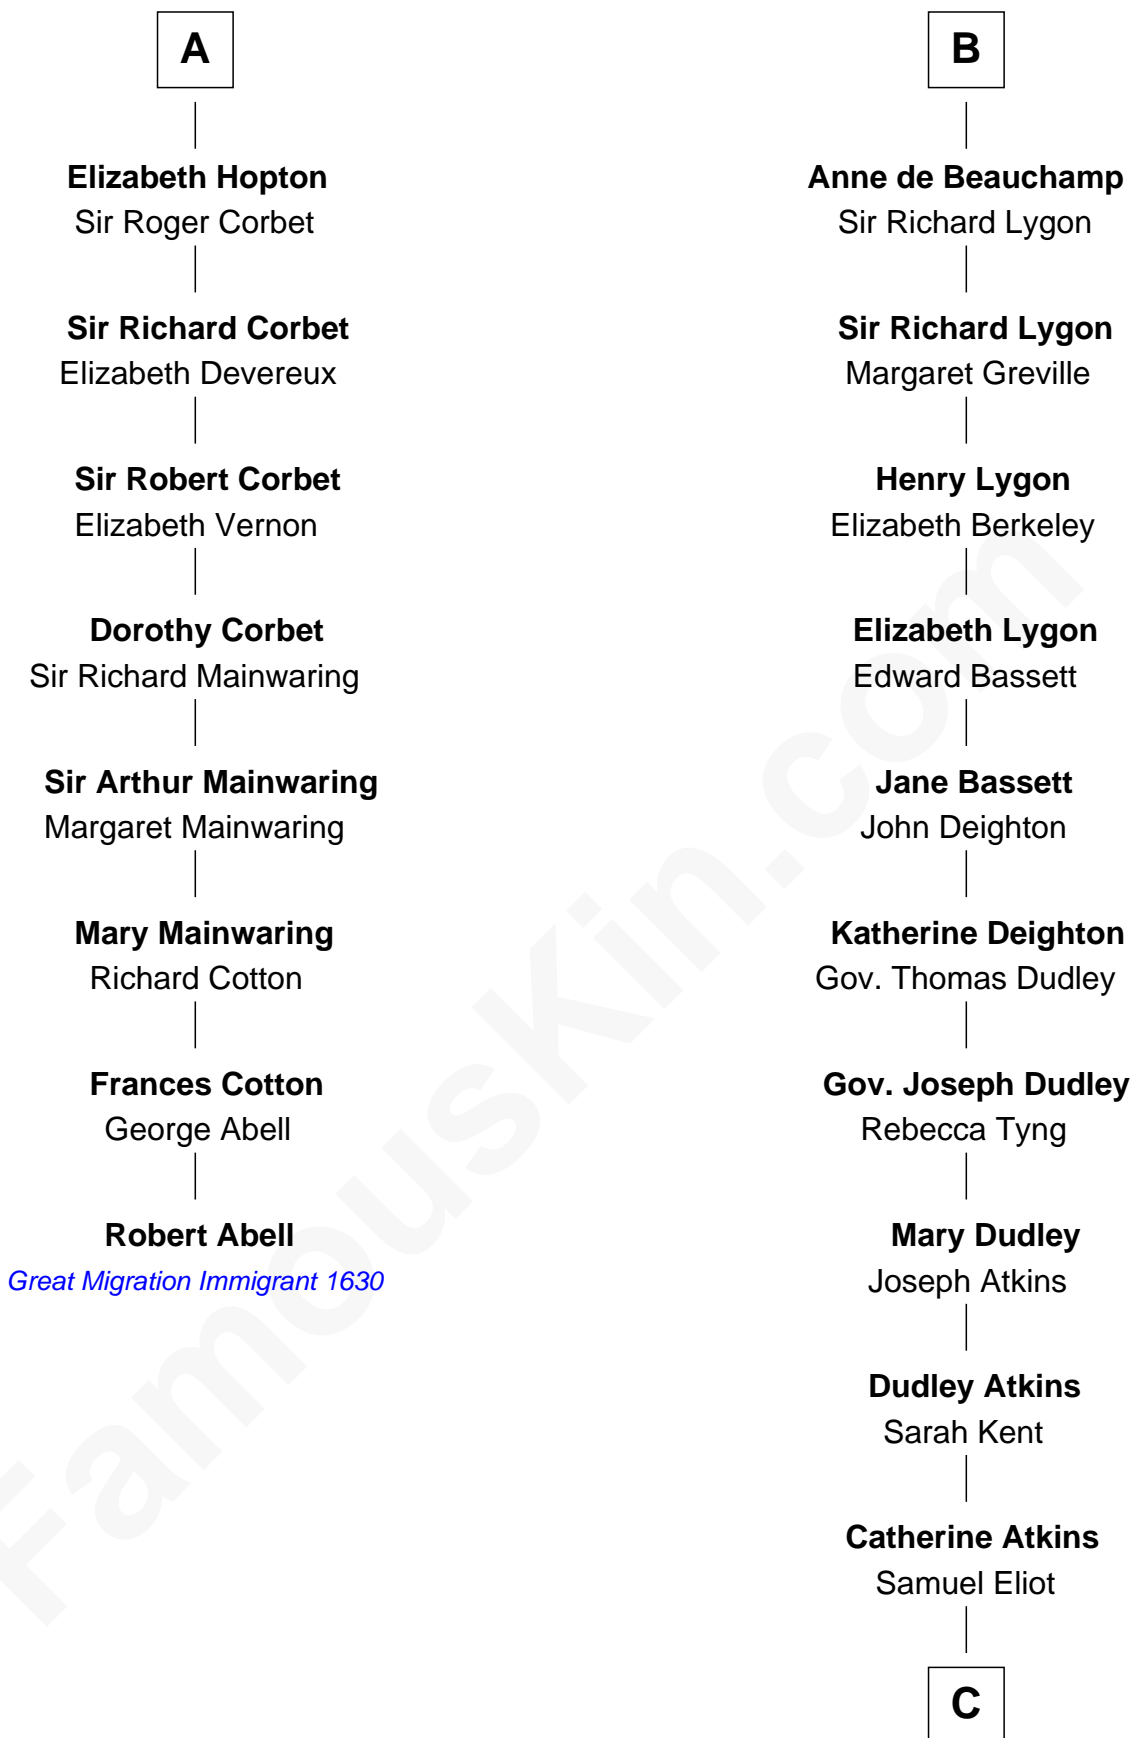

FamousKin.com Relationship Chart of

Robert Abell

(c1605 - 1663) Great Migration Immigrant 1630

14th cousin 7 times removed of

Endicott Peabody

62nd Governor of Massachusetts

John de Botetourte

Maud FitzThomas

C

—
Mary Harrison Eliot
Edmund Dwight

—
Mary Eliot Dwight
Dr. Samuel Parkman

—
Henry Parkman
Mary Frances Parker

—
Mary Elizabeth Parkman
Rt. Rev. Malcolm Endicott Peabody

—
Endicott Peabody
62nd Governor of Massachusetts