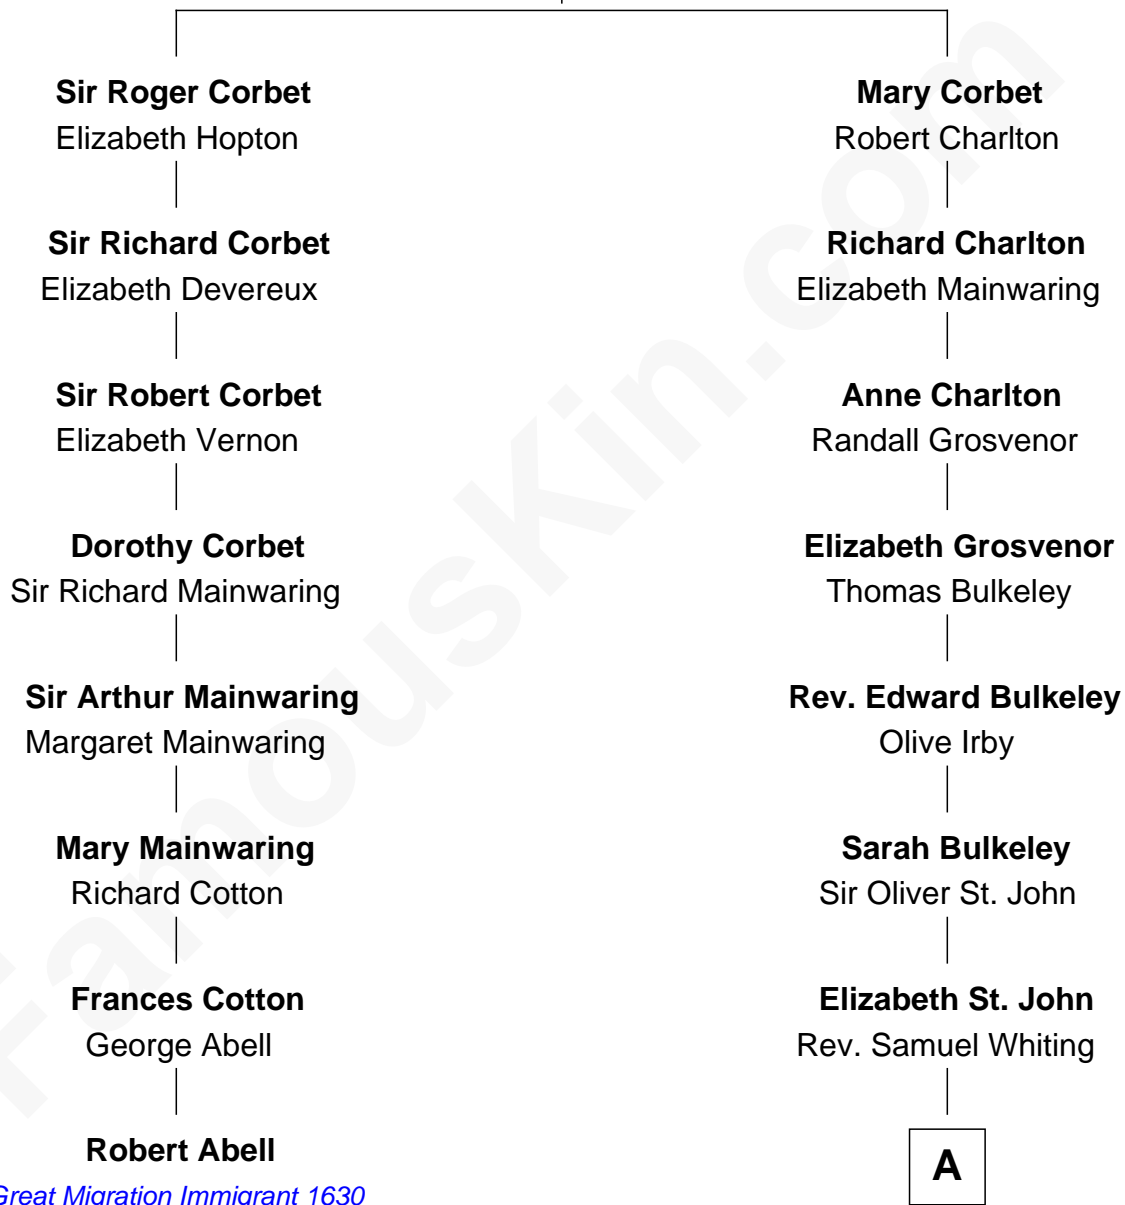

# FamousKin.com Relationship Chart of

**Robert Abell**

(c1605 - 1663) *Great Migration Immigrant 1630*

7th cousin 9 times removed of

**Endicott Peabody**

*62nd Governor of Massachusetts*

**Sir Robert Corbet**

Margaret - - - - -

**A**

**Rev. Samuel Whiting**

Dorcas Chester

**Samuel Whiting**

Elizabeth Read

**Elizabeth Whiting**

Rev. Samuel Ruggles