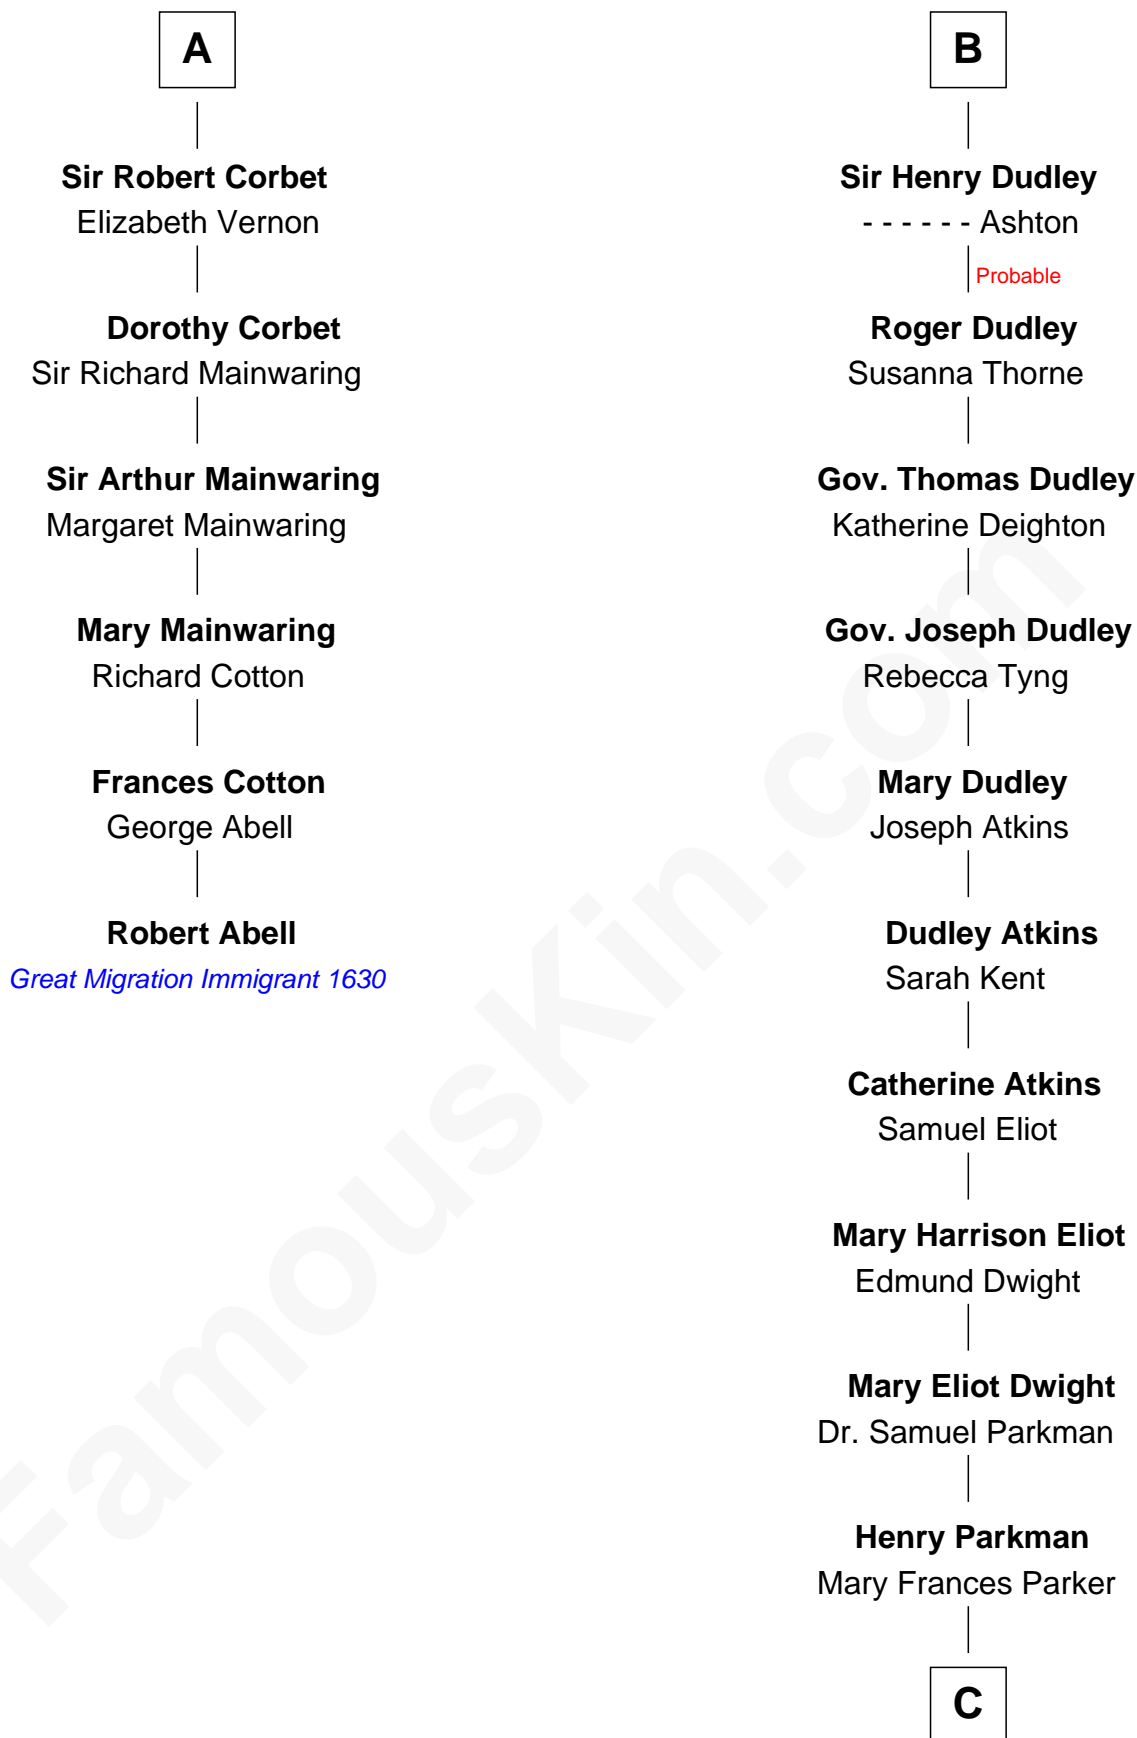

FamousKin.com

Relationship Chart of

Robert Abell

(c1605 - 1663) Great Migration Immigrant 1630

12th cousin 6 times removed of

Endicott Peabody

62nd Governor of Massachusetts

C

Mary Elizabeth Parkman
Rt. Rev. Malcolm Endicott Peabody

Endicott Peabody
62nd Governor of Massachusetts

FamousKin.com